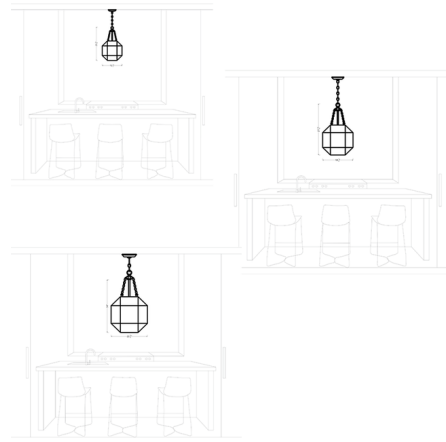

Lightology

lightology.com
866-954-4489
05-20-26

Project: _____

Company: _____

Location: _____ Fixture Type: _____

SPEC #: **VCS1067158**

Approved On: _____ Approved By: _____

Morrison Pendant By Visual Comfort Studio

Description

The Morrison Pendant brings a clean tailored look to your interior space. The clean steel frame and geometric glass adds a decorative element to your room. Available with Incandescent or LED lamp options. LED option is Title 24 Compliant.

Shown in satin brass / clear

Specifications

COLOR	Clear
BODY FINISH	Satin Brass
WATTAGE	180W
DIMMER	Standard 120V
DIMENSIONS	18.5"W x 27.25"H
BULB NOT INCLUDED	3 x B10/Candelabra (E12)/60W/120V Incandescent
COUNTRY OF ORIGIN	China