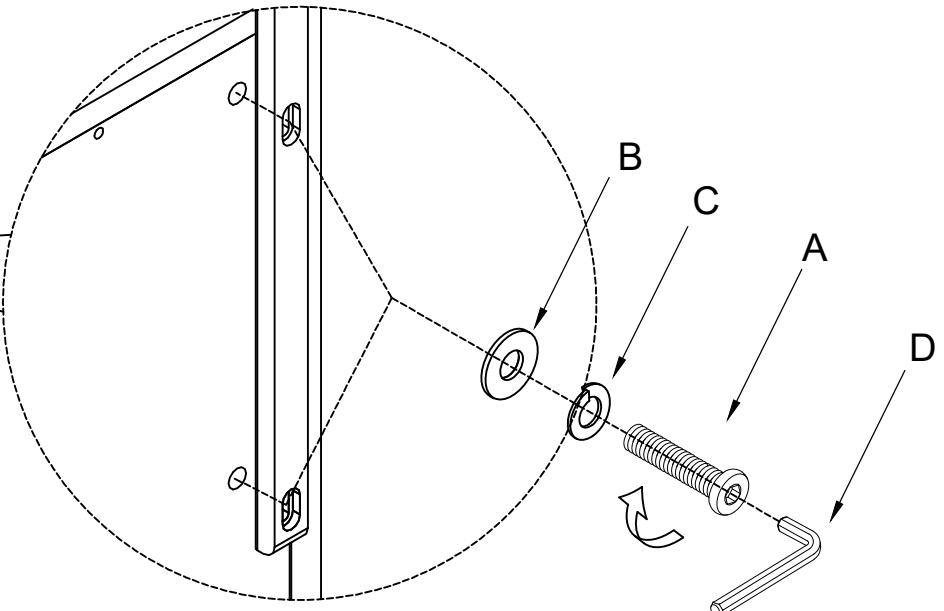

Note: Some furniture is heavy, it is recommended that two people assembly this item to avoid injury or damage.

1ST WAY

Step 1

Step 2

Complete

PARTS LIST:

No.	Description	Sketch	Q'ty
1	Square mirror		1
2	Mirror support		2

HARDWARE LIST:

No.	Drawing	Description	Q'ty
A		1/4" x1-1/2" Bolt	8
B		1/4" xØ19x2 Flat washer	8
C		1/4" xØ12x3 Lock washer	8
D		4mm Allen key	1

Thank you for purchasing this quality product from A.R.T. Furniture. Be sure to check all packing material for parts which may have come loose inside the carton during shipment. Identify and count all parts and compare with the parts list below.