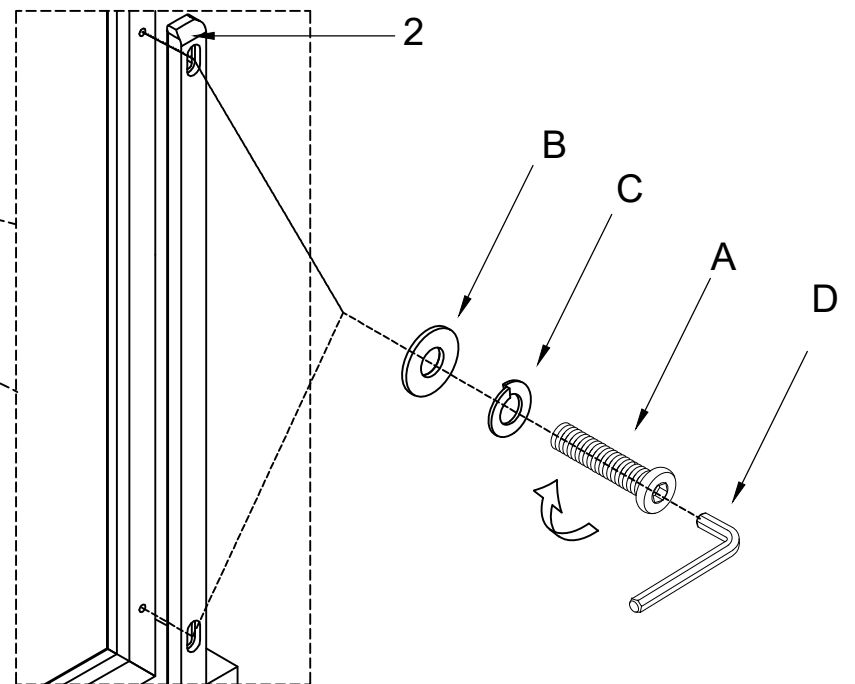

Note: Some furniture is heavy, it is recommended that two people assembly this item to avoid injury or damage.

1ST WAY

Step 1

Step 2

Complete

PARTS LIST:

No.	Description	Sketch	Q'ty
1	Square mirror		1
2	Mirror support		2

HARDWARE LIST:

No.	Drawing	Description	Q'ty
A		1/4" x1-1/2" Bolt	8
B		1/4" xØ19x2 Flat washer	8
C		1/4" xØ12x3 Lock washer	8
D		4mm Allen key	1

Thank you for purchasing this quality product from A.R.T. Furniture. Be sure to check all packing material for parts which may have come loose inside the carton during shipment. Identify and count all parts and compare with the parts list below.