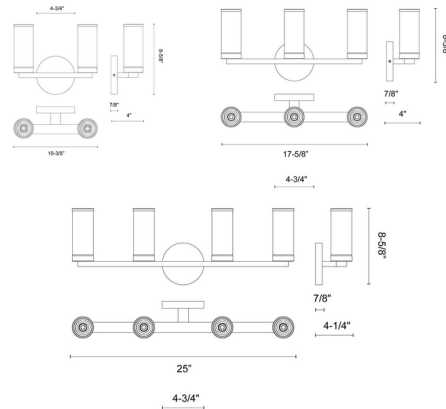

Shown in natural brass / clear