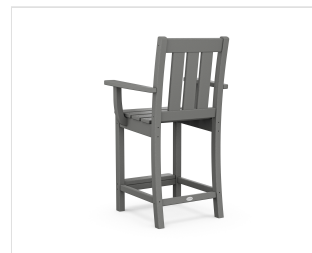

POLYWOOD®

Sustainable Outdoor Furniture

CLIMATETUFF™
MATERIALS

COLORSTAY™
TECHNOLOGY

MADE IN
THE USA

CONSCIOUSLY
CRAFTED

Oxford Counter Arm Chair

BRAND | POLYWOOD®

COLLECTION | Oxford

SKU | TLD251

SPECIFICATIONS

Weight	28.25 lbs
Width	24.87"
Height	41.16"
Depth	22.03"
Arm Height	31.22"
Seat Width	18.17"
Seat Depth	16.39"
Seat Height	24.0"

AVAILABLE LUMBER COLORS