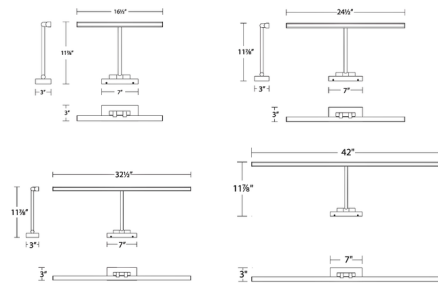

CLICK TO VIEW PRODUCT

Notes: