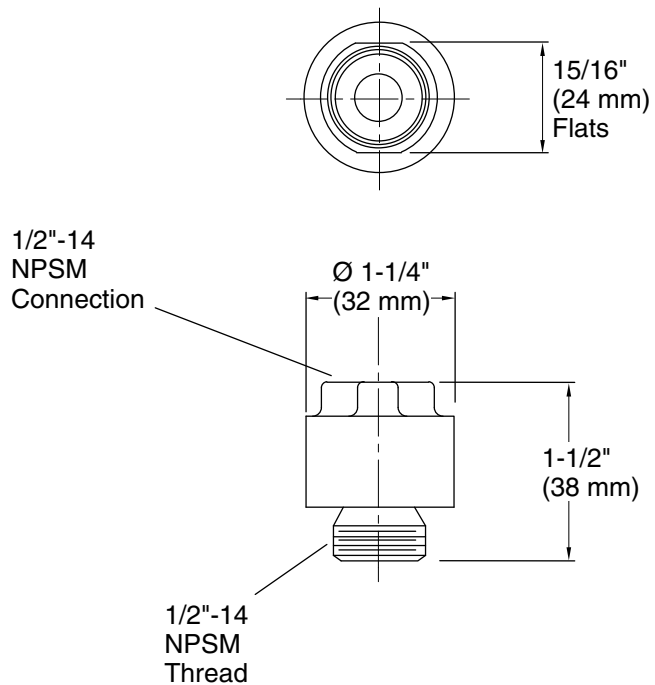

Features

- 1/2" (12.7 mm) square vacuum breaker
- For use with Persona handshower system

Material

- Solid-brass construction for durability and reliability
- KOHLER finishes resist corrosion and tarnishing

Technical Information

All product dimensions are nominal.

Material: Brass

Notes

Install this product according to the installation instructions.