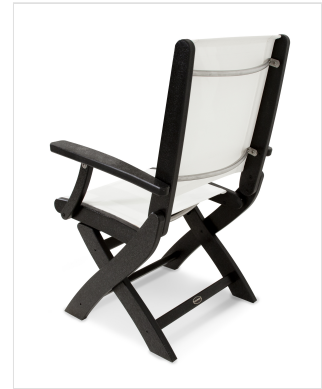

POLYWOOD®

Sustainable Outdoor Furniture

CLIMATETUFF™
MATERIALS

COLORSTAY™
TECHNOLOGY

MADE IN
THE USA

CONSCIOUSLY
CRAFTED

Coastal Folding Chair

BRAND | POLYWOOD®

COLLECTION | Coastal

SKU | 9000

SPECIFICATIONS

Weight	22.0 lbs
Width	24.61"
Height	37.7"
Depth	25.26"
Arm Height	25.49"
Seat Width	17.0"
Seat Depth	16.84"
Seat Height	17.5"

AVAILABLE LUMBER COLORS