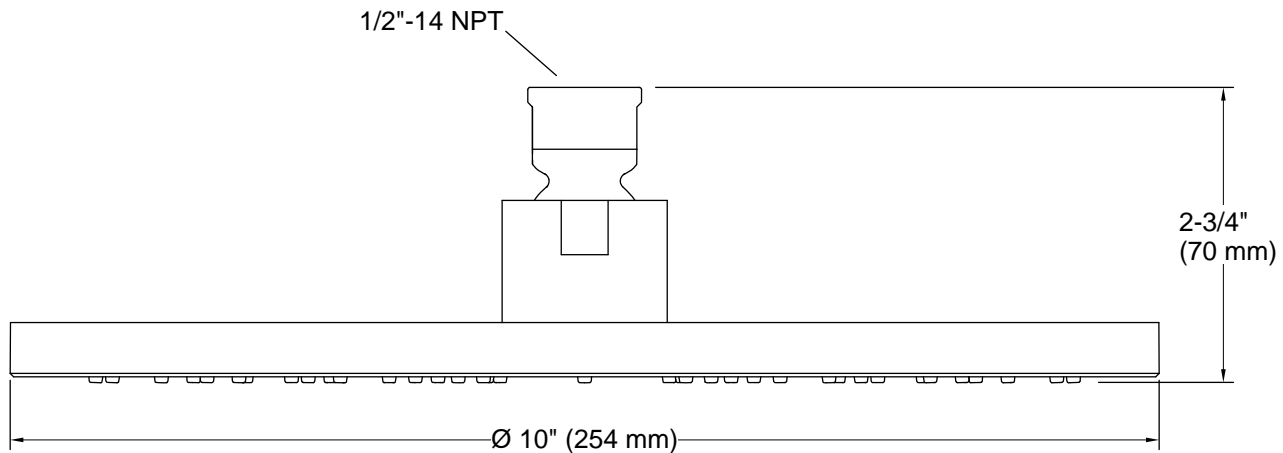

Technical Information

All product dimensions are nominal.

Handshower:

Rated maximum flow: 0 gal/min (0 l/min)

Showerhead/Body Spray:

Rated maximum flow: 2.5 gal/min (9.5 l/min)

Notes

Install this product according to the installation instructions.