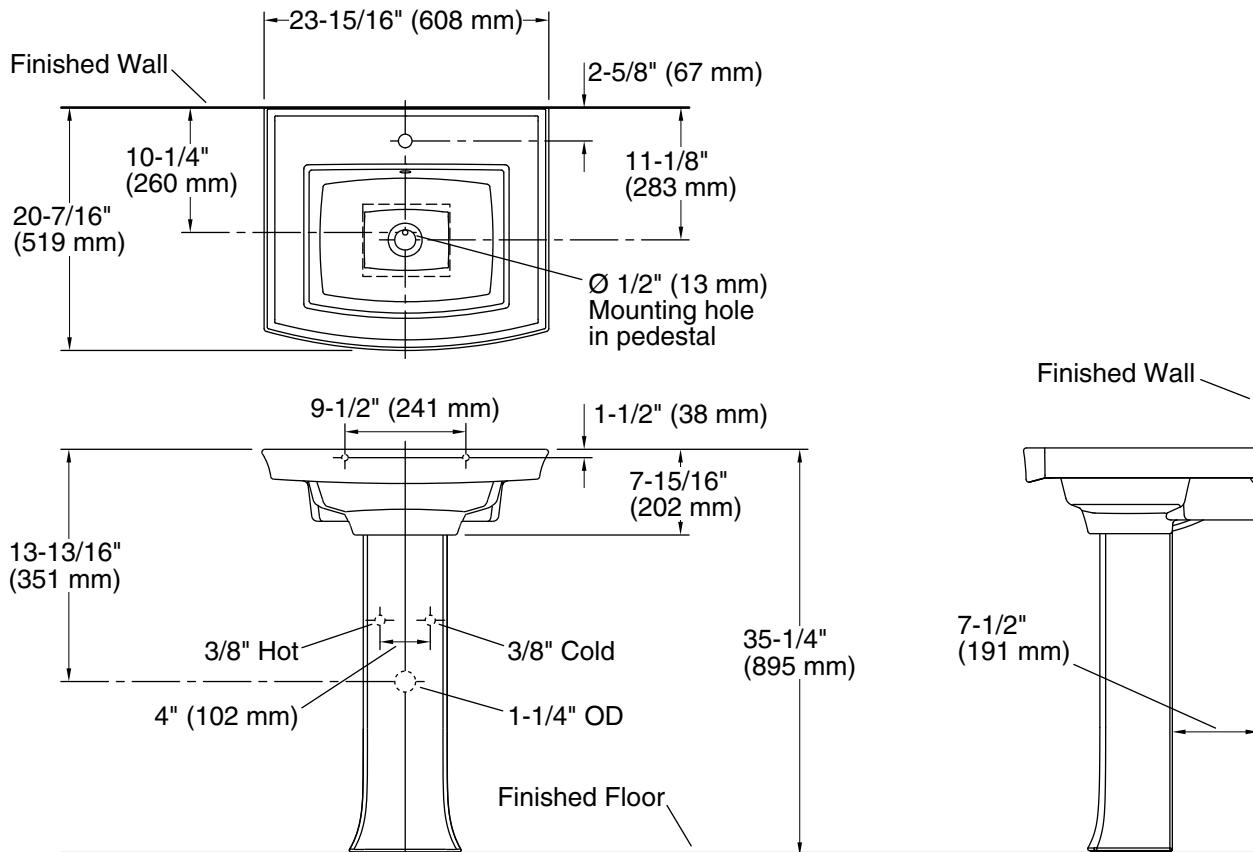

Features

- Single faucet hole
- Classic rectangular basin
- Overflow drain
- Combination consists of the K-2358-1 basin and the K-2357 pedestal
- Coordinates with other products in the Archer collection

Material

- Vitreous china

Installation

- Pedestal

Recommended Products/Accessories

K-7605-P Angle Supply with Stop (pair)
K-8998 P-Trap
K-23726 Drain treatment
K-23725 Cast iron cleaner

Included Components

K-2357 Bathroom Sink Pedestal
K-2358-1 24" rectangular pedestal bathroom sink

Color	Code	Description
	0	White
	96	Biscuit
	7	Black Black™

Technical Information

All product dimensions are nominal.

Basin configuration:	Single Bowl
Bowl area (Only):	Length: 16-1/4" (413 mm) Width: 11-15/16" (303 mm) Water depth: 4" (102 mm)
With overflow:	Yes
Number of deck holes:	1
Faucet hole(s):	1-3/8" (35 mm)
Drain hole:	1-3/4" (44 mm)