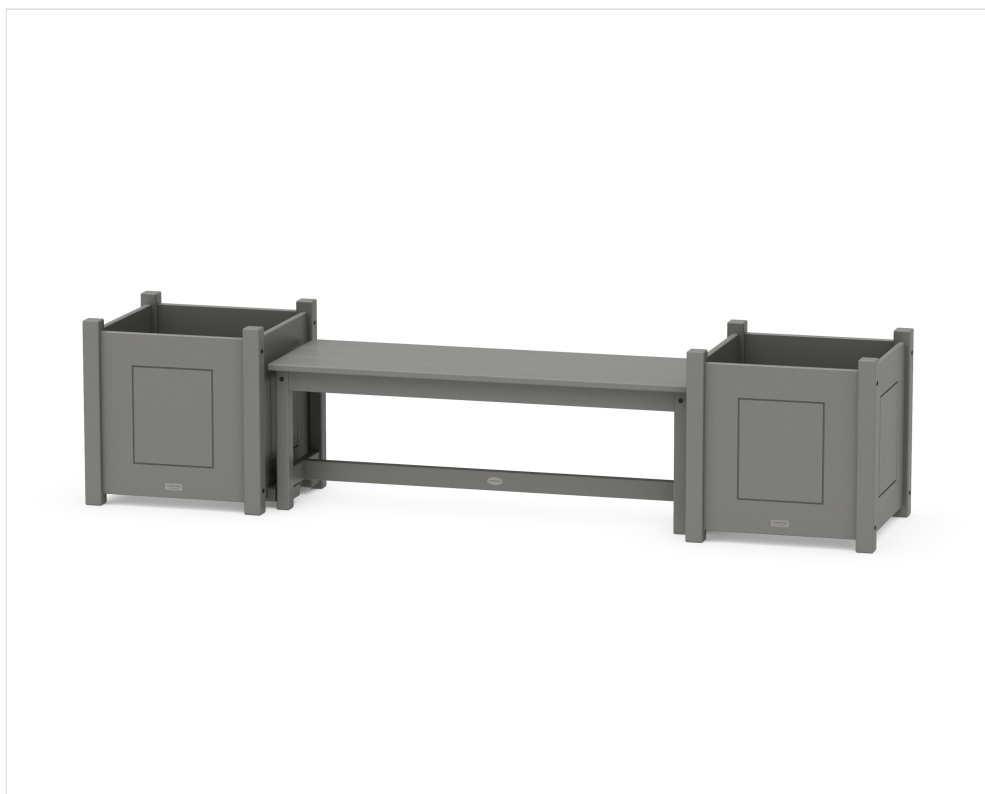

POLYWOOD®

Sustainable Outdoor Furniture

CLIMATETUFF™
MATERIALS

COLORSTAY™
TECHNOLOGY

MADE IN
THE USA

CONSCIOUSLY
CRAFTED

CountryLiving *by* POLYWOOD®

48" Country Living Straight Planter Bench Set - Large

BRAND | POLYWOOD®

COLLECTION | None

SKU | PWS3033-1

SET WEIGHT + DIMENSIONS

Overall Set Weight	124.0 lbs
Recommended Minimum Space (Based on pictured configuration)	82.0" W x 21.0" H x 22.0" D

INDIVIDUAL ITEM DIMENSIONS

Qty	NAME	SKU	DIMENSIONS (W x H x D)
1	48" Planter Bench	BNP48	48.0" x 16.75" x 16.38"
2	Country Living Large Square Planter Box	CL6331S	20.72" x 21.0" x 20.73"
2	Modular Planter Connection Block	P15675	1.5" x 4.0" x 12.5"