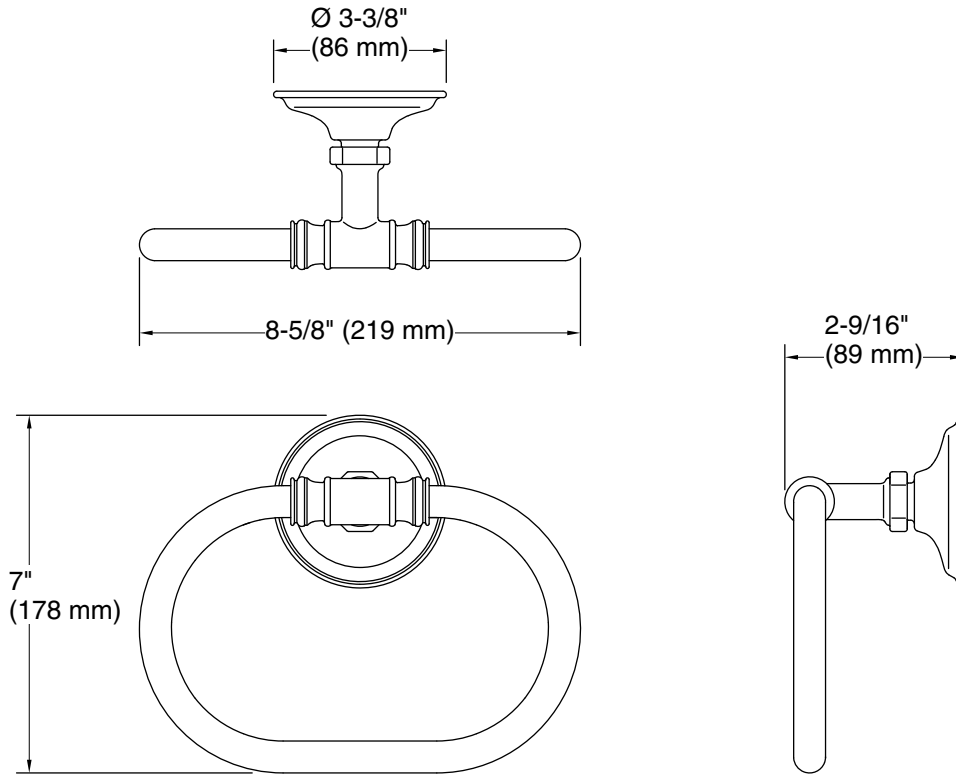

Features

- Coordinates with transitional-style KOHLER® faucets and showering components

Material

- Premium metal construction for durability and reliability
- KOHLER finishes resist corrosion and tarnishing

Codes/Standards

None Applicable

KOHLER® One-Year Limited Warranty

See website for detailed warranty information.

Technical Information

All product dimensions are nominal.

Material: Zinc, Stainless Steel

Notes