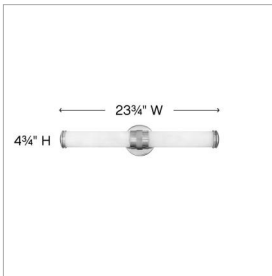

## 5073CM

### LARGE LED VANITY

Remi's slim profile and sophisticated details seamlessly merge with LED technology to master both form and function. The etched white glass cylinder is finely detailed with precise, stepped end caps, and the cast knurled bracelet in luxe finish options is artfully crafted with vintage appeal. This chic, transitional design ensures Remi's ability to complement a wide variety of bath or interior spaces.

DETAILS	
FINISH:	Chrome
MATERIAL:	Aluminum
GLASS:	Etched White
DIMMABLE:	YES - CL TYPE DIMMER (SSL7A)

DIMENSIONS	
WIDTH:	23.8"
HEIGHT:	4.8"
WEIGHT:	3lb
BACK PLATE:	4.75" Dia.
EXTENSION:	3.8"
TOP TO OUTLET:	2.5"

LIGHT SOURCE	
LIGHT SOURCE:	Integrated LED
LED NAME:	LEVO98-532
WATTAGE:	36w LED *Included
VOLTAGE:	120v
LUMENS:	2450
CRI:	93
INCANDESCENT EQUIVALENCY:	4 x 60w
DIMMABLE:	YES - CL TYPE DIMMER (SSL7A)

SHIPPING	
CARTON LENGTH:	26
CARTON WIDTH:	7
CARTON HEIGHT:	10.5
CARTON WEIGHT:	4.5