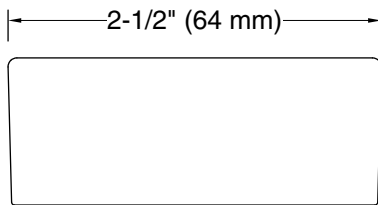

Technical Information

All product dimensions are nominal.

Material: Zinc

Notes

Install this product according to the installation instructions.