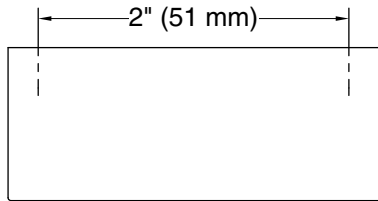

Technical Information

All product dimensions are nominal.

Material: Zinc

Notes

Install this product according to the installation instructions.