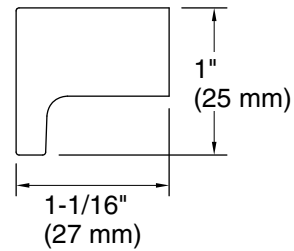

Technical Information

All product dimensions are nominal.

Material: Zinc

Notes

Install this product according to the installation instructions.