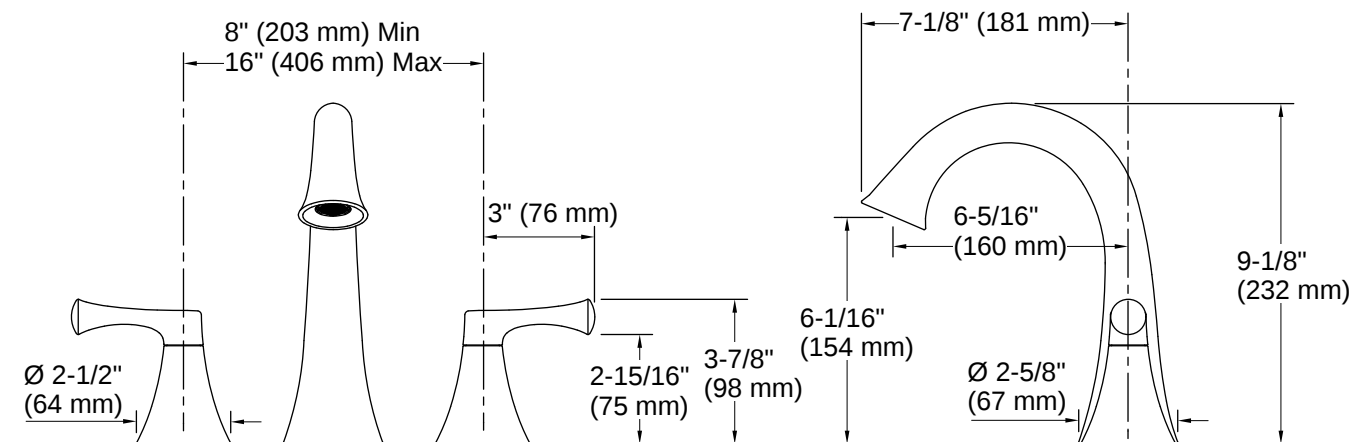

Installation

- Deck-mount

Installation Notes

Install this product according to the installation instructions.

ADA, OBC, CSA B651 compliant when installed to the specific requirements of these regulations.