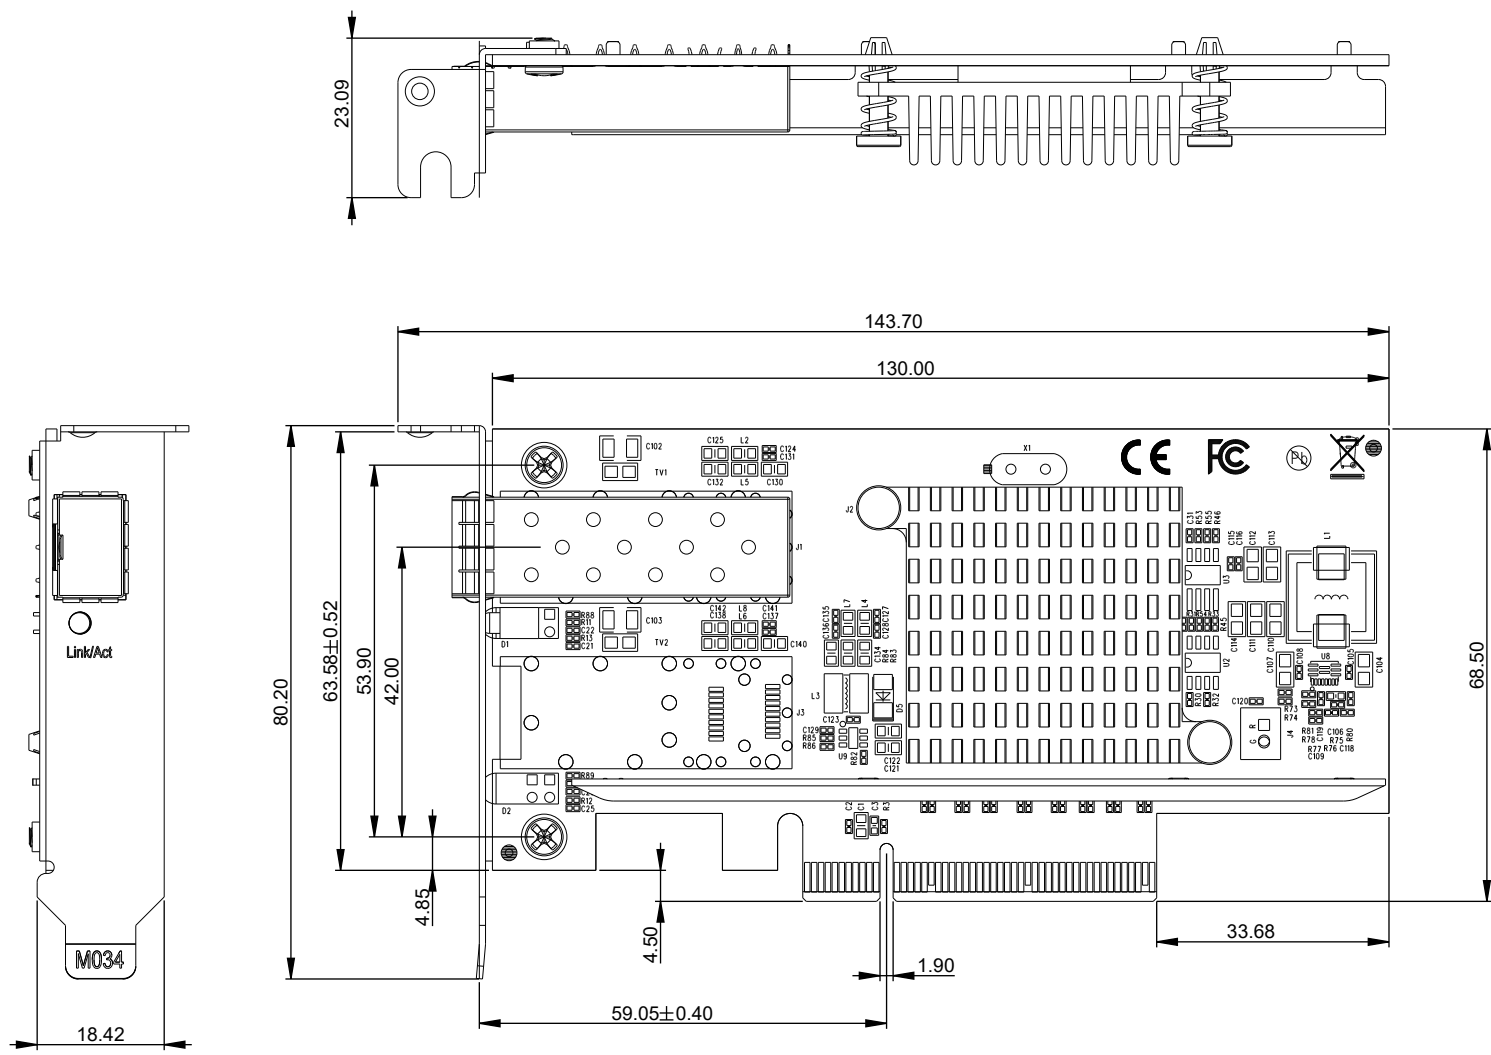

THIRD ANGLE PROJECTION

GENERAL NOTES

DIMENSIONS ARE IN MM - DO NOT SCALE
 THIS DOCUMENT CONTAINS CONFIDENTIAL, PROPRIETARY INFORMATION THAT IS PROPERTY OF STARTECH.COM

PRODUCT ID	PEX10000SFPI (standard bracket)		
DESCRIPTION	1-Port 10G Open SFP+ Network Card - PCIe - Intel Chip - MM/SM		
DO NOT SCALE	SHEET: 1 OF 2	UPLOAD DATE: 10/16/2025	

THIRD ANGLE PROJECTION

GENERAL NOTES

DIMENSIONS ARE IN MM - DO NOT SCALE
 THIS DOCUMENT CONTAINS CONFIDENTIAL, PROPRIETARY INFORMATION THAT IS PROPERTY OF STARTECH.COM

PRODUCT ID	PEX10000SFPI (low profile bracket)		
DESCRIPTION	1-Port 10G Open SFP+ Network Card - PCIe - Intel Chip - MM/SM		
DO NOT SCALE	SHEET: 2 OF 2	UPLOAD DATE: 10/16/2025	