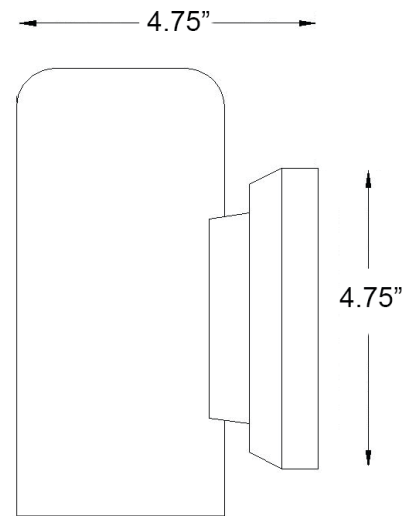

31991BK

1-LIGHT WALL SCONCE

Front View

Side View

Description:	1-light wall sconce
Finish:	Matte black
Dimensions:	4-1/2" W x 7" H x 4-3/4" ext. Height on center: 4"
Bulbs:	1-50w PAR20
Installed Weight:	4.5 lbs.
Certification:	Wet location

Material:	MarbleX®
Glass:	NA
Back Plate Dimensions:	4-1/2" x 4-3/4"
Chain/Wire:	NA
Additional Finishes:	Architectural bronze