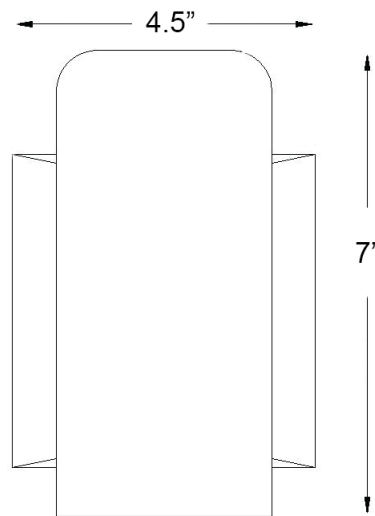

31991BK

1-LIGHT WALL SCONCE

Front View

Side View

Description:	1-light wall sconce
Finish:	Matte black
Dimensions:	4-1/2" W x 7" H x 4-3/4" ext. Height on center: 4"
Bulbs:	1-50w PAR20
Installed Weight:	4.5 lbs.
Certification:	Wet location

Material:	MarbleX®
Glass:	NA
Back Plate Dimensions:	4-1/2" x 4-3/4"
Chain/Wire:	NA
Additional Finishes:	Architectural bronze