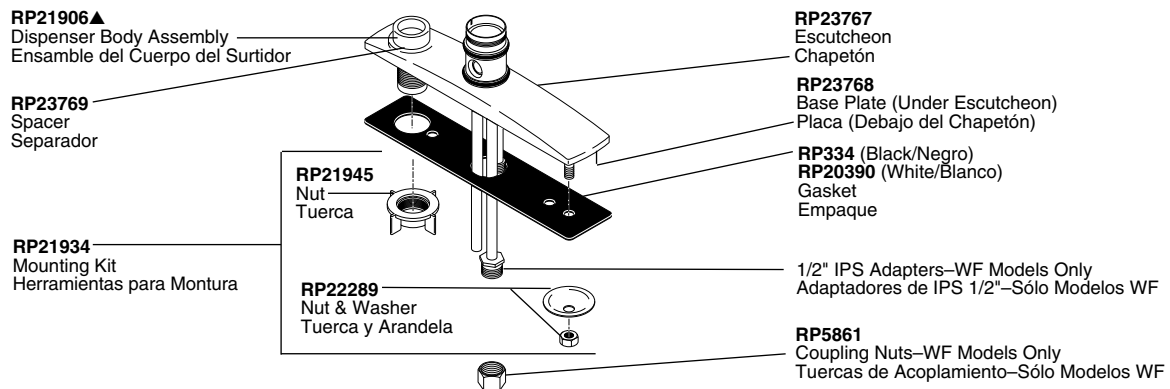

Models/Modelos 100-D* & 400-D Series