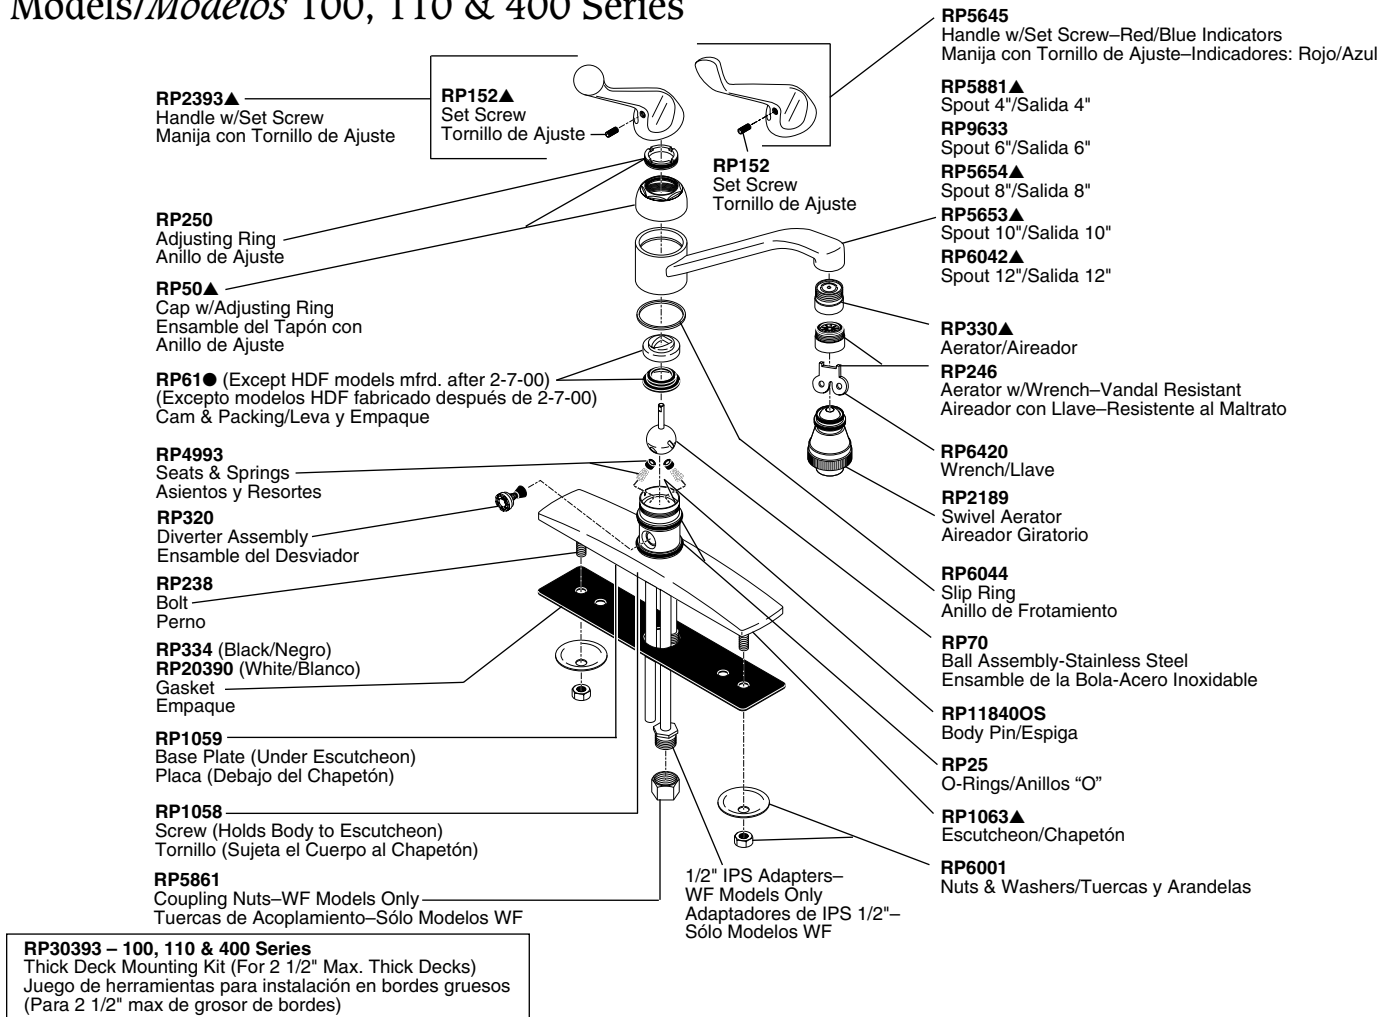

# Single Handle Kitchen Faucets

## Manija de Palanca para Fregaderos

### Models/Modelos 100, 110 & 400 Series

### Models/Modelos 101 & 175 Series