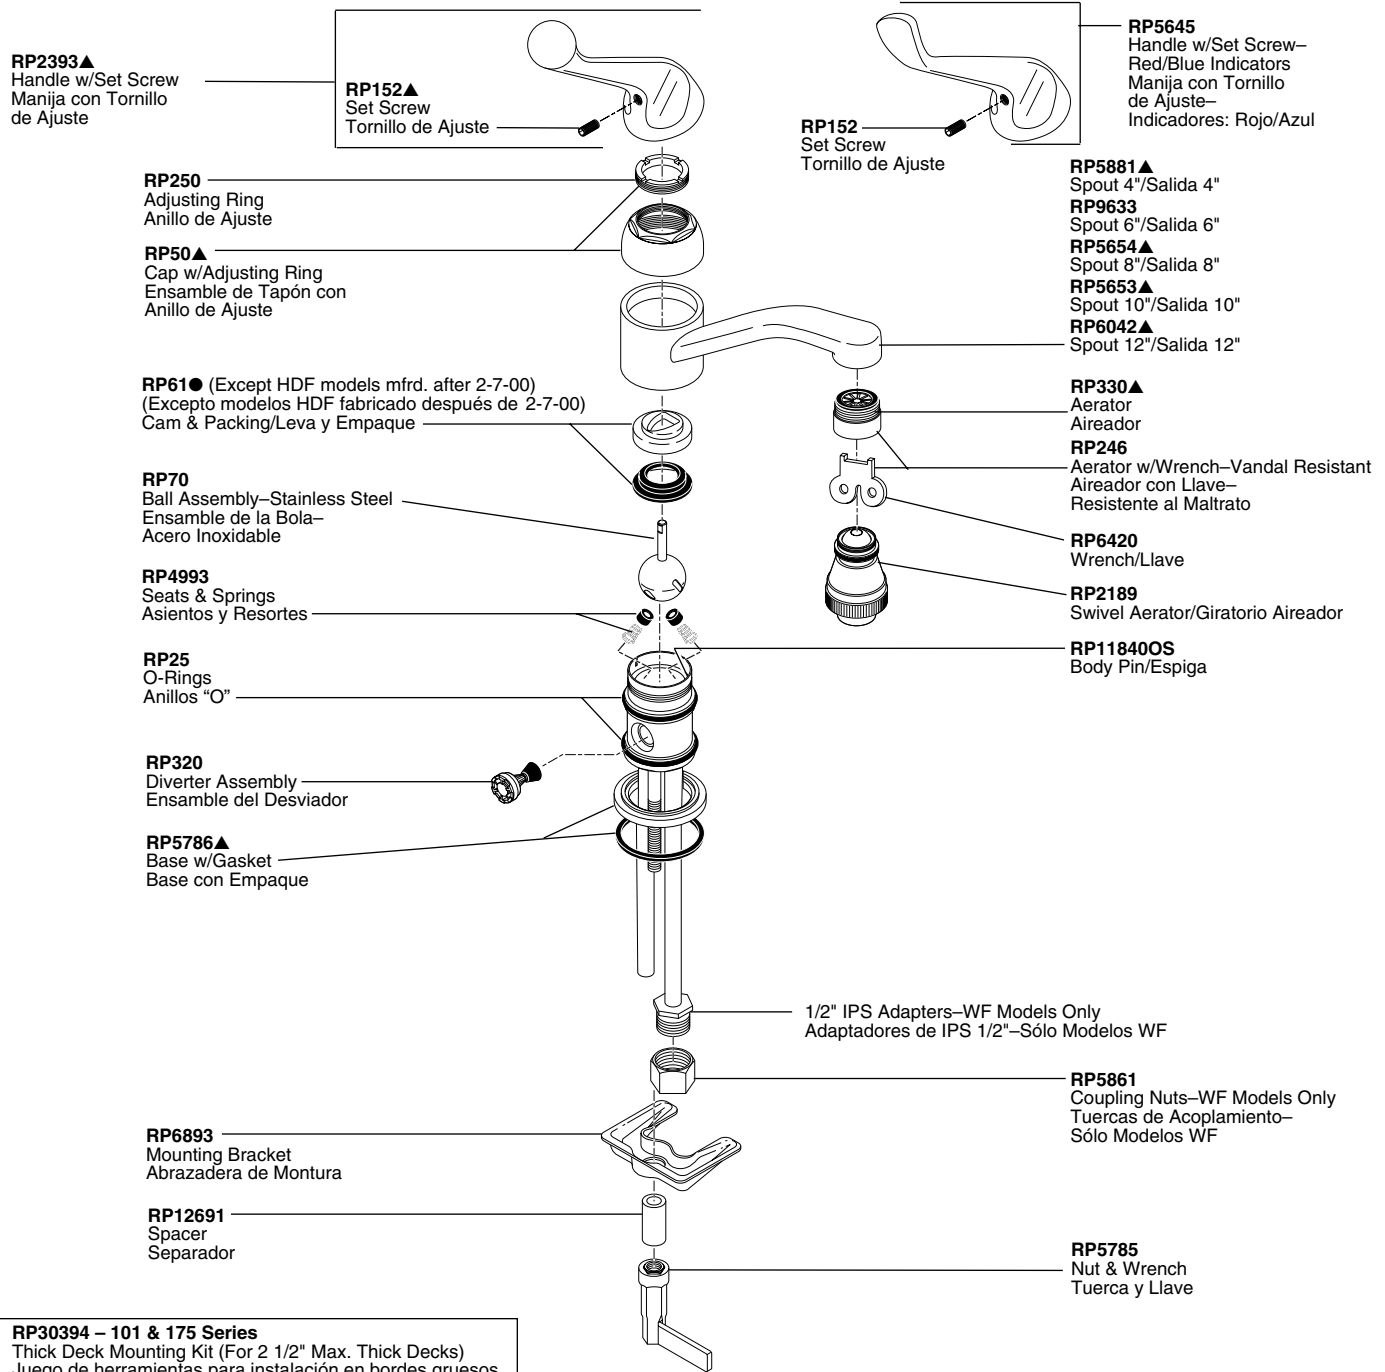

## Manija de Palanca para Fregaderos

### Models/Modelos 100, 110 & 400 Series

# Single Handle Kitchen Faucets

# Single Handle Lavatory Faucets