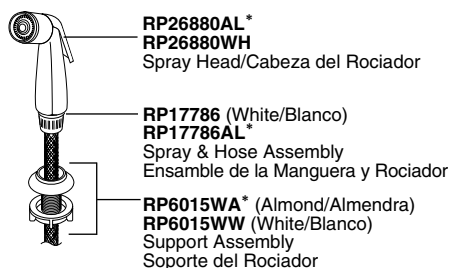

Models/Modelos 100-D* & 400-D Series