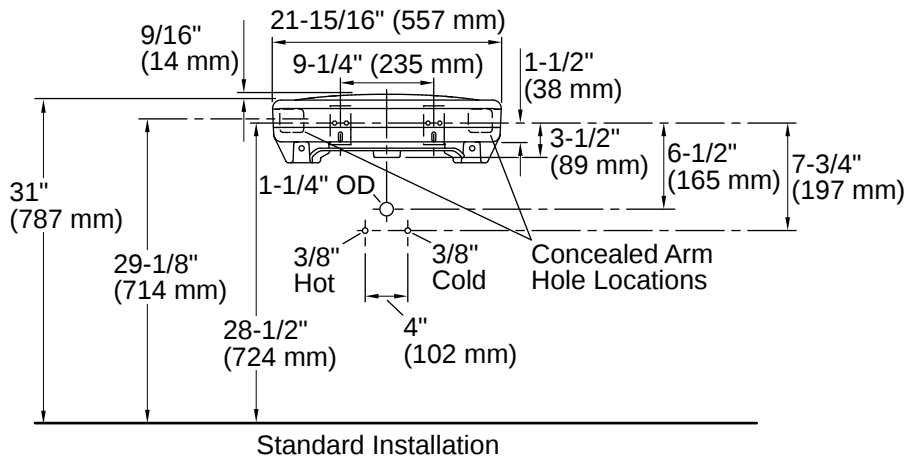

Installation

- Wall-mount
- Drilled for concealed arm carrier installation

Installation Notes

Install this product according to the installation instructions.

Product dimensions are nominal and may vary per ASME A112.19.2 tolerances.

ADA, OBC, CSA B651 compliant when installed to the specific requirements of these regulations.