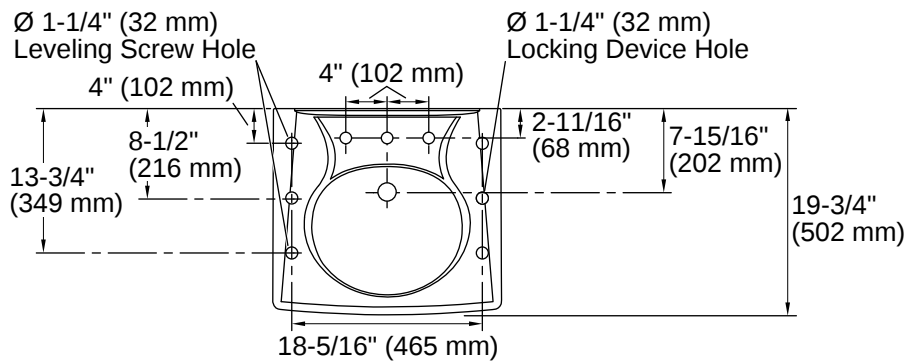

Installation

- Wall-mount
- Drilled for concealed arm carrier installation

Installation Notes

Install this product according to the installation instructions.

Product dimensions are nominal and may vary per ASME A112.19.2 tolerances.

ADA, OBC, CSA B651 compliant when installed to the specific requirements of these regulations.