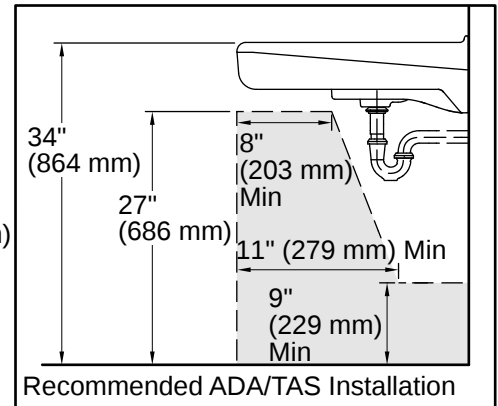

Installation

- Wall-mount
- Drilled for concealed arm carrier installation

Installation Notes

Install this product according to the installation instructions.

Product dimensions are nominal and may vary per ASME A112.19.2 tolerances.

ADA, OBC, CSA B651 compliant when installed to the specific requirements of these regulations.