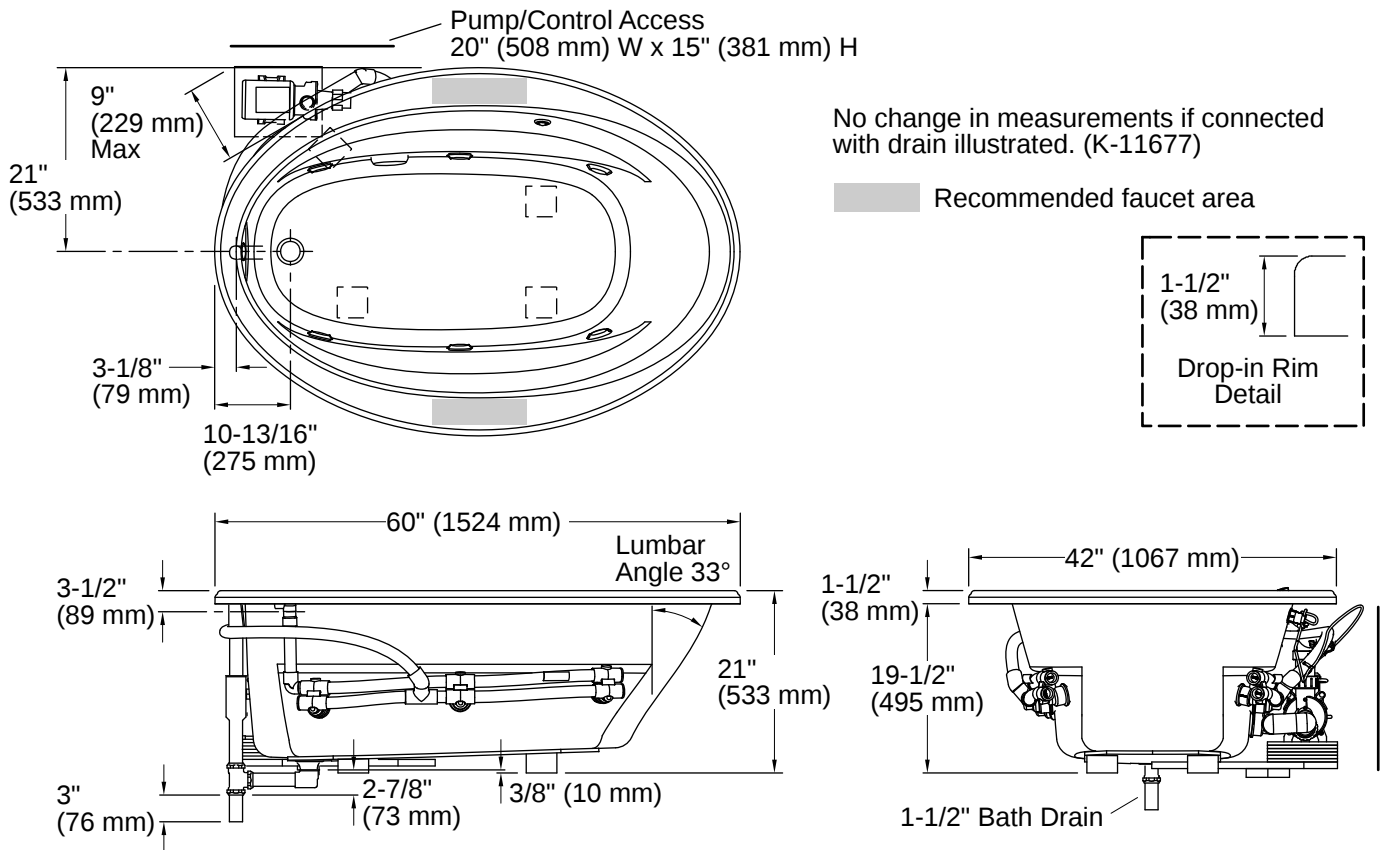

THE BOLD LOOK
OF **KOHLER**®

Codes/Standards

ASME A112.19.7/CSA B45.10
 CSA B45.5/IAPMO Z124
 ASTM E162
 ASTM E662
 UL 1795
 UL Listed

Technical Information

All product dimensions are nominal.

Drain Location:	Reversible
Drain Hole Diameter:	2-1/4" (57 mm)
Basin Area, Bottom:	43" x 21-9/16" (1092 mm x 548 mm)
Basin Area, Top:	53-1/2" x 32-1/8" (1359 mm x 816 mm)
Water Depth:	15" (381 mm)
Water Capacity:	57 gal (215.8 L)
Minimum Floor Load:	35 lbs/ft ²
Weight:	110 lbs (49.9 kg)

Pump: 120 V, 15 A, 60 Hz

Electrical Component Ratings

Pump: 120 V, 7.5 A, 60 Hz

Number of Speeds: Single

Warranty

See website for detailed warranty information.

KOHLER® Plastic Baths and Shower Bases Lifetime Limited Warranty|KOHLER® Hydrotherapy Components Five-Year Limited Warranty

Installation

- Reversible drain
- Drop-in or undermount

Installation Notes

Install this product according to the installation instructions.

Measure your actual product for rough-in details.

The hot water supply should be 70% of the capacity of the bath or greater. Installations will vary.

Kit is required for under-mount installations (sold separately).

The pump extends 9" (229 mm) beyond the edge of rim. Modify the framing as needed.