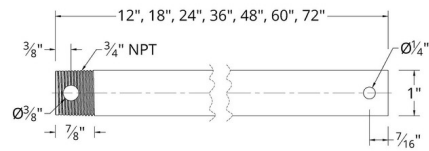

Description

The WAC Lighting Fan Downrod is designed for use with WAC Lighting fans to extend fan height. Constructed out of steel in a variety of finish options. Suitable for wet locations.

Shown in matte white

Specifications

COLOR	N/A
BODY FINISH	Matte White
WATTAGE	N/A
DIMMER	N/A
DIMENSIONS	72\"L x 0.75\"W
BULB	N/A
COUNTRY OF ORIGIN	China

CLICK TO VIEW PRODUCT

Notes: