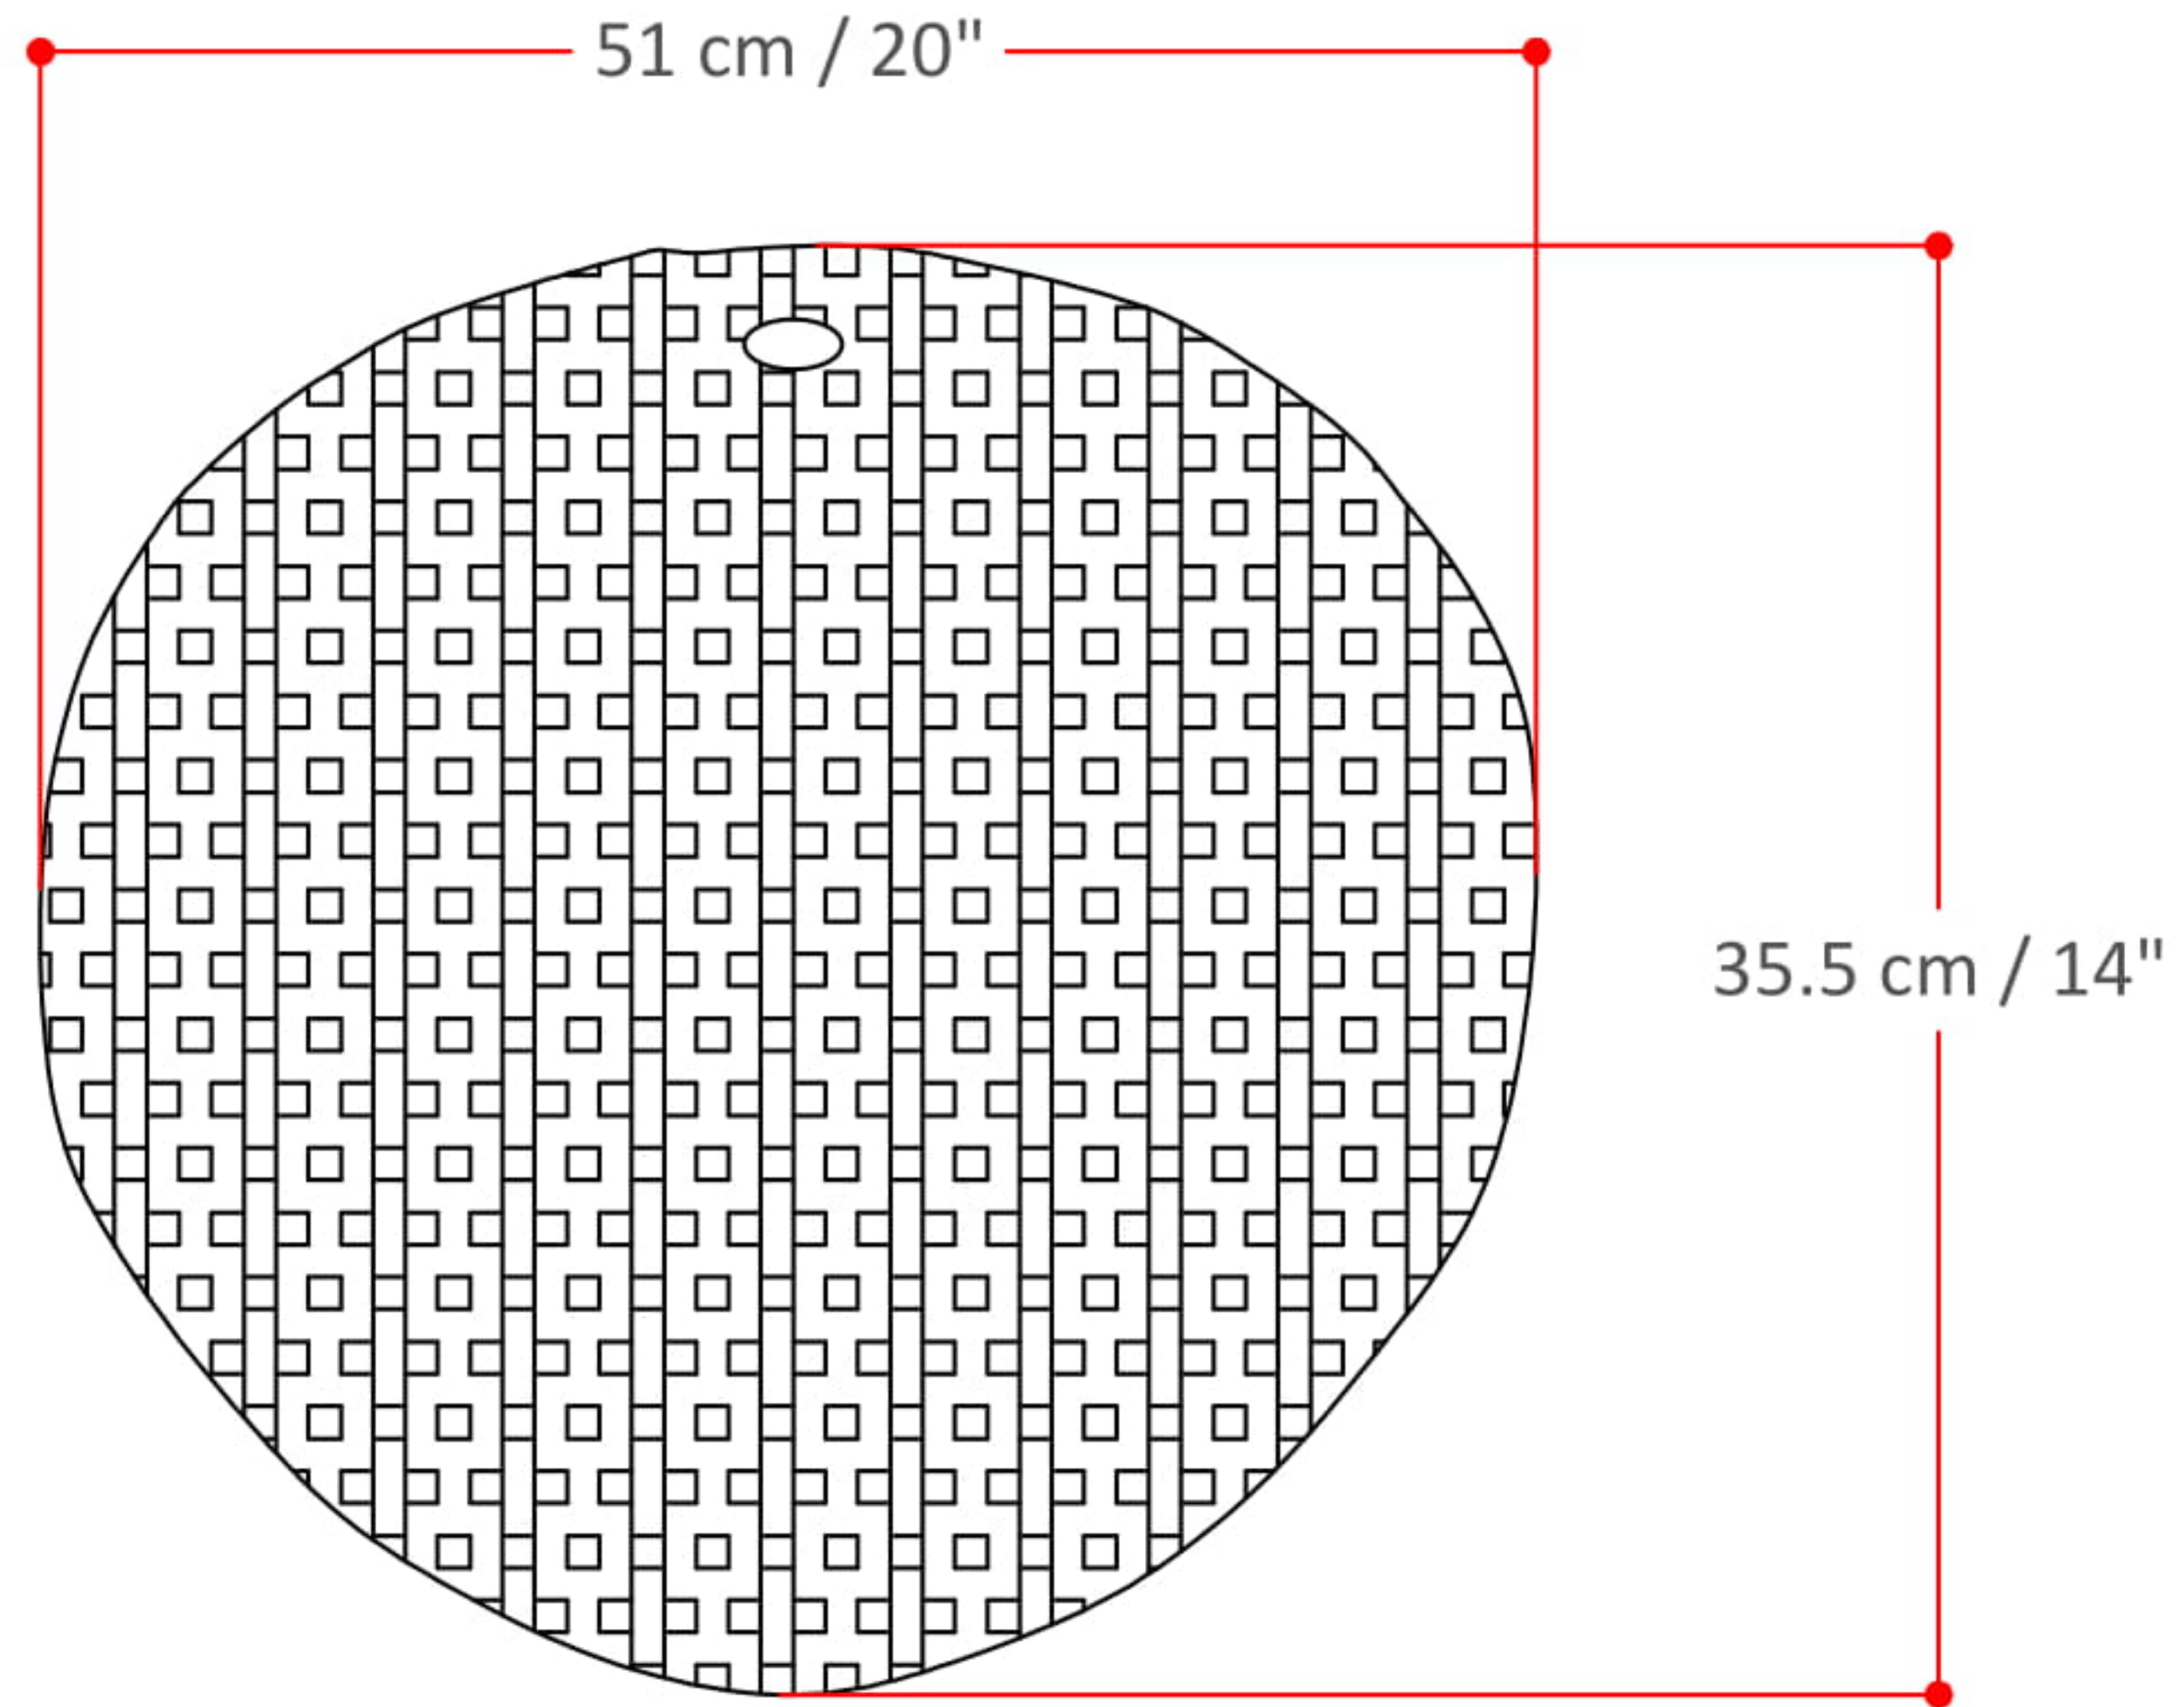

ASHLYNN HAND KNIT ROUND POUF

Net Weight- 3.3 (lb)