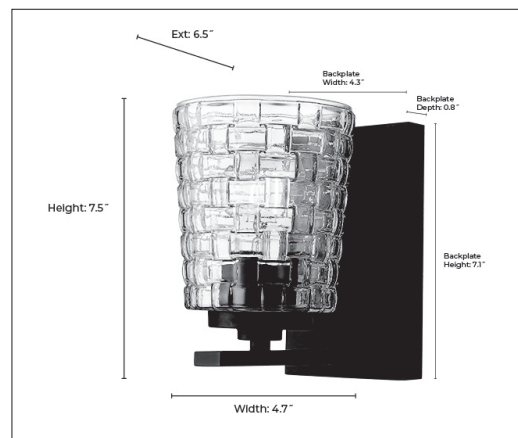

22101

SABEN ONE LIGHT SCONCE

FINISH

MB - Matte Black
PN - Polished Nickel
VB - Vintage Brass

DIMENSIONS

Width 4.7"
Height 7.5"
Ext. 6.5"
Backplate Width 4.3"
Backplate Height 7.1"
Backplate Depth 0.8"
Weight 1.98 lbs

MATERIAL

Steel

GLASS

Clear Woven Lattice

LAMPING

Bulbs 1-Medium
Bulb Base Medium (E26)
Watts per Bulb 60W
Voltage 120V
Total Wattage 60W
Bulbs Included No

CERTIFICATION

ETL Listed Damp Location

ITEM NUMBER

SKUs 22101 MB
22101 PN
22101 VB

22101 MB

22101 PN

22101 VB

Millennium Lighting
105 Declaration Drive
McDonough, GA 30253
www.millenniumlighting.com