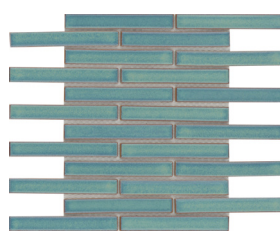

Let the love affair with herringbone continue, starring Regala™ mosaic tile. Options abound with this collection, enabling herringbone and offset patterns, along with a special mini version. The full offering pops with soft neutrals as well as color options in perennial favorites, blue and green.

Present Mini Herringbone

Token Mini Herringbone

Gift Offset

Bequest Offset

Present Offset

Token Offset

Gift Mini Offset

Bequest Mini Offset

Present Mini Offset

Token Mini Offset

Sizes				
	Herringbone 8.15" x 9.65" Chip Size: 1" x 6"	Mini Herringbone 11.08" x 11.08" Chip Size: 0.5" x 2"	Offset 11.69" x 11.53" Chip Size: 1" x 6"	Mini Offset 11.73" x 11.73" Chip Size: 0.5" x 2"
Thickness	5.5mm	5.5mm	5.5mm	5.5mm