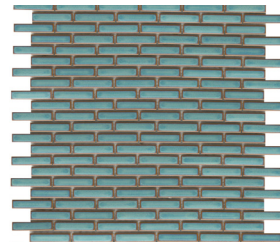

Let the love affair with herringbone continue, starring Regala™ mosaic tile. Options abound with this collection, enabling herringbone and offset patterns, along with a special mini version. The full offering pops with soft neutrals as well as color options in perennial favorites, blue and green.

Present Mini Herringbone

Token Mini Herringbone

Gift Offset

Bequest Offset

Present Offset

Token Offset

Gift Mini Offset

Bequest Mini Offset

Present Mini Offset

Token Mini Offset

Sizes				
	Herringbone 8.15" x 9.65" Chip Size: 1" x 6"	Mini Herringbone 11.08" x 11.08" Chip Size: 0.5" x 2"	Offset 11.69" x 11.53" Chip Size: 1" x 6"	Mini Offset 11.73" x 11.73" Chip Size: 0.5" x 2"
Thickness	5.5mm	5.5mm	5.5mm	5.5mm