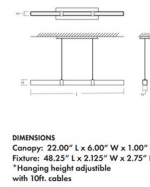

CLICK TO VIEW PRODUCT

Notes: