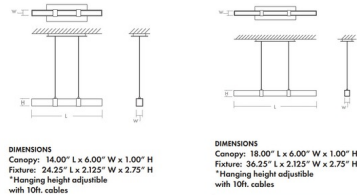

CLICK TO VIEW PRODUCT

Notes: