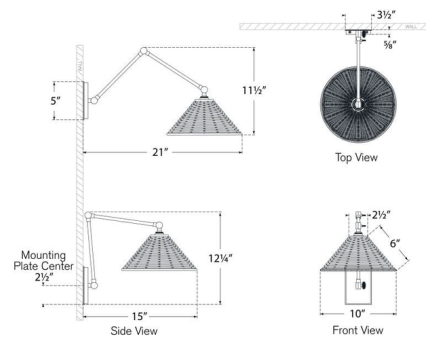

Description

The Wimberley Double Swing Arm Wall Light combines a sleek metal plate and arm with the organic appeal of a natural wicker or fabric shade. The articulating arms and shade can be adjusted to change light direction. With its casual style and glow of warm light, the Wimberley creates an inviting atmosphere in your space. Note: Fixture does not cover a standard US junction box and requires a 2 x 4 inch junction box. No White Wicker with a Polished Nickel finish.

Shown in soft brass / white wicker

Specifications

COLOR White Wicker
BODY FINISH Soft Brass
WATTAGE 5.5W
DIMMER Standard 120V
DIMENSIONS 10"W x 12.25"H x 21"D
BULB NOT INCLUDED 1 x G16.5/Candelabra (E12)/5.5W/120V LED