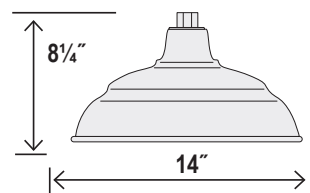

Accepts 3/4" stem

Dimensions

Width	14"
Height	8 1/4"
Wire	100"

Finish & Material

Finishes	ABR - Architectural Bronze
	GA - Galvanized
	GY - Gray
	NB - Navy Blue
	NC - Natural Copper
	SB - Satin Black
	SG - Satin Green
	SR - Satin Red
	WH - White

Material	Metal

Wattage

Bulbs	1-Medium A21
Watts per Bulb	200W
Voltage	120V
Bulbs Included	No

Certification

UL Listed	Wet Location

Item Number

SKU	RWHS14

Note: All finishes on outdoor lighting must be properly maintained and treated. Therefore, we suggest cleaning with a regular application of finish preserving & renewing products such as Rejuvenate.