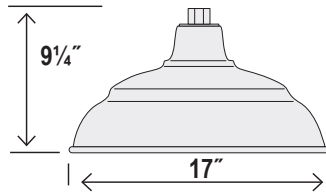

RWHS17 - R SERIES 17" WAREHOUSE SHADE

This item can be converted to a pendant or wall sconce with purchase of separate compatible downrod or goose neck.

Please see compatible downrods and arms below:

- Compatible downrods: RS1, RS2, and RS3
- Compatible with arms: RGN10, RGN12, RGN13, RGN15, RGN22, RGN23, RGN24, RGN30, and RGN41
- Compatible with wire guard: RWG17

Accepts 3/4" stem

Dimensions

Width	17"
Height	9 1/4"
Wire	100"

Finish & Material

Finishes	ABR - Architectural Bronze
	GA - Galvanized
	GY - Gray
	NB - Navy Blue
	NC - Natural Copper
	SB - Satin Black
	SG - Satin Green
	SR - Satin Red
	WH - White

Material	Metal

Wattage

Bulbs	1-Medium A21
Watts per Bulb	200W
Voltage	120V
Bulbs Included	No

Certification

UL Listed	Wet Location

Item Number

SKU	RWHS17

RWHS14 - R SERIES 14" WAREHOUSE SHADE

This item can be converted to a pendant or wall sconce with purchase of separate compatible downrod or goose neck.

Please see compatible downrods and goose neck below:

- Compatible downrods: RS1, RS2, and RS3
- Compatible with arms: RGN10, RGN12, RGN13, RGN15, RGN22, RGN23, RGN24, RGN30, and RGN41
- Compatible with wire guard: RWG14