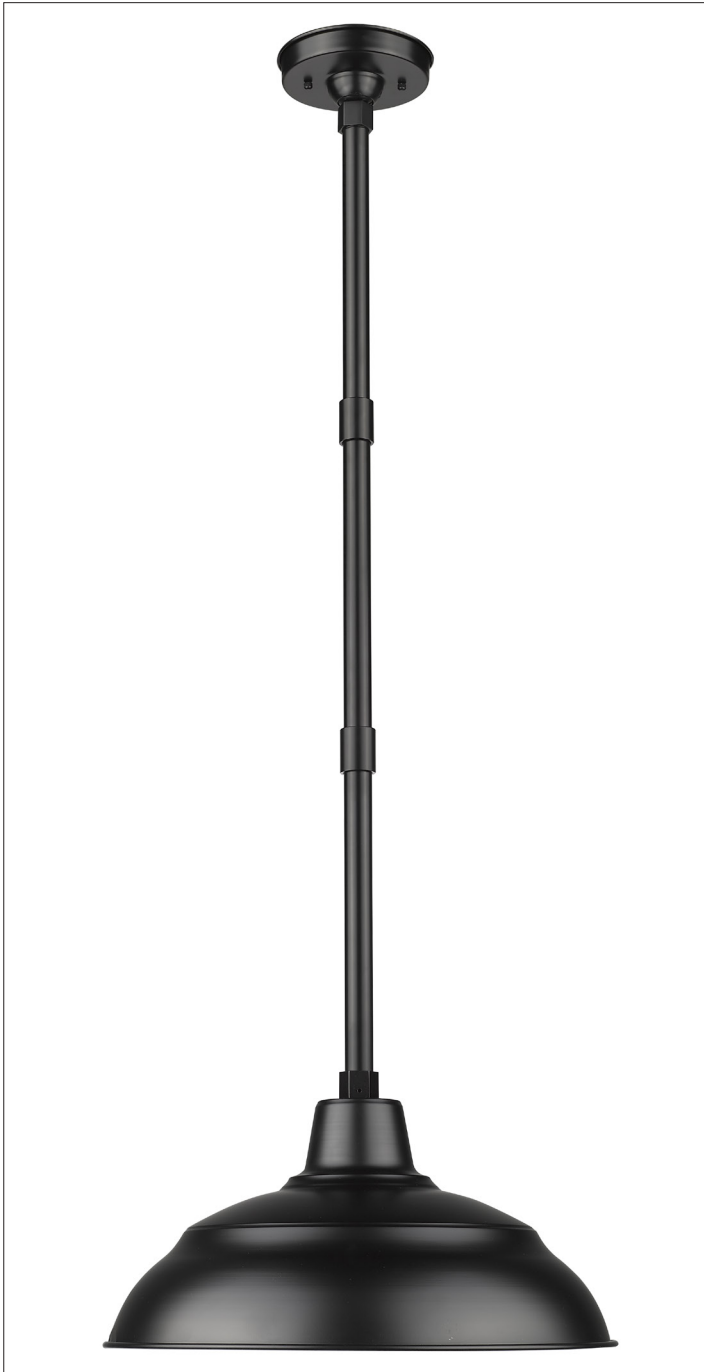

UW17 - 17" WAREHOUSE SHADE WITH STEMS AND CANOPY

UW17-SBL