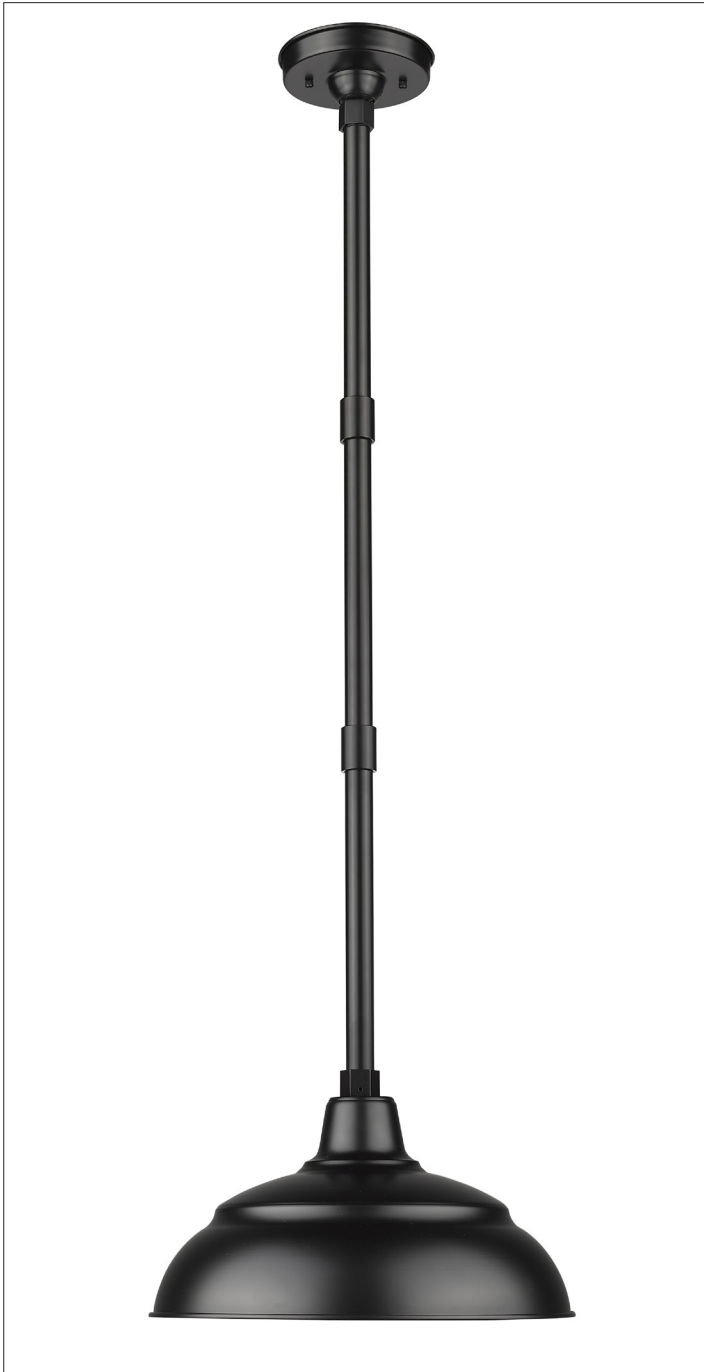

UW14 - 14" WAREHOUSE SHADE WITH STEMS AND CANOPY

Dimensions

Width	14"
Height	12", 24" OR 36"
Depth	14"
Wire	100"
Weight	8 lbs"

Finish & Material

Finish	SB - Satin Black
Material	Metal

Wattage

Bulbs	1-Medium A21
Watts per Bulb	200W
Voltage	120V
Bulbs Included	No

Certification

UL Listed	Wet Location