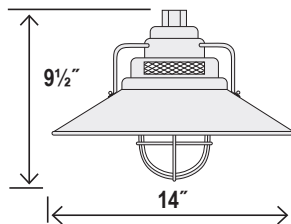

RRRS14 - R SERIES 14" RAILROAD SHADE

This item can be converted to a pendant or wall sconce with purchase of separate compatible downrod or goose neck. Please see compatible downrods and goose neck below:

- Compatible downrods: RS1, RS2, and RS3
- Compatible with arms: RGN10, RGN12, RGN13, RGN15, RGN22, RGN23, RGN24, RGN30, and RGN41