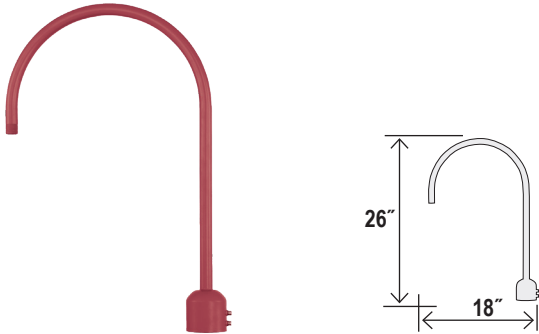

R SERIES OPTIONS

1 LIGHT POST ADAPTERS

- Will work with any RLM shade
- Designed to fit standard 3" posts and pier mount bases
- Unique stem hung design does not require pipe sealant compound on fittings.
- 3/4" inner diameter rigid conduit or water pipe may be substituted for stems or goose necks.

RPAS

Finish & Material

Finishes	ABR - Architectural Bronze AL - Aluminum CP - Copper GA - Galvanized GY - Gray NB - Navy Blue SB - Satin Black SG - Satin Green SR - Satin Red WH - White
Material	Cold Rolled Steel, Die Cast Zinc

Certification

UL Listed Wet Location

Item Number

SKU RPAS

2 LIGHT POST ADAPTERS

- Will work with any RLM shade
- Designed to fit standard 3" posts and pier mount bases
- Unique stem hung design does not require pipe sealant compound on fittings.
- 3/4" inner diameter rigid conduit or water pipe may be substituted for stems or goose necks.