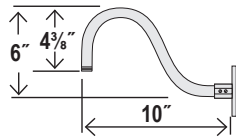

UWS14GN10-SB - 14" WAREHOUSE SHADE WITH 10" GOOSE NECK

Dimensions

Width	14"
Height	12"
Depth	17"
Wire	100"
Weight	5.8 lbs"

Finish & Material

Finish	SB - Satin Black
Material	Metal

Wattage

Bulbs	1-Medium A21
Watts per Bulb	200W
Voltage	120V
Bulbs Included	No

Certification

UL Listed	Wet Location

Item Number

SKU	UWS14GN10-SB

Accepts 3/4" stem