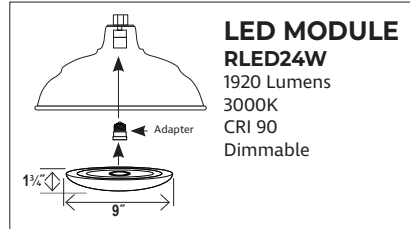

Options:

Dimensions

Width	17"
Height	9 1/4"
Wire	144"

Finish & Material

Finishes	ABR - Architectural Bronze GA - Galvanized NB - Navy Blue SB - Satin Black SG - Satin Green SR - Satin Red WH - White

Material	Steel

Wattage

Bulbs	1-Medium A21
Watts per Bulb	200W
Voltage	120V
Bulbs Included	No

Certification

UL Listed	Damp Location

Item Number

SKU	RWHC17