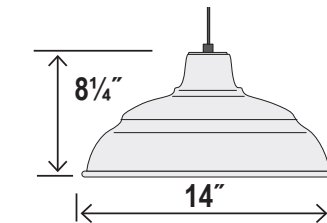

RWHC14 - R SERIES 14" CORD HUNG WAREHOUSE SHADE