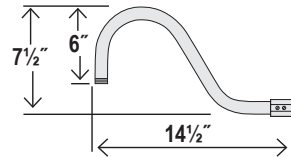

Accepts 3/4" stem

"Making the Desirable Affordable"