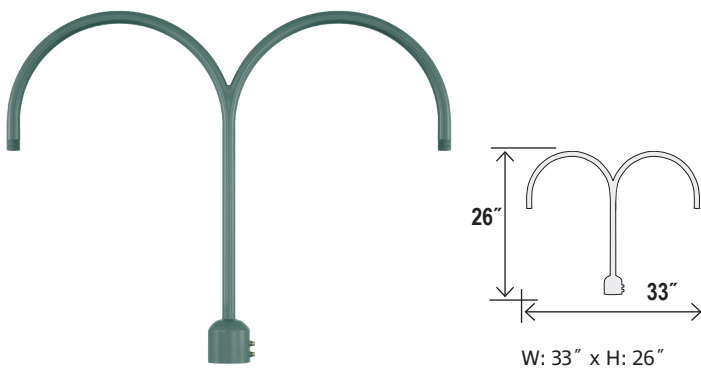

RPAD

Finish & Material

Finishes	ABR - Architectural Bronze AL - Aluminum CP - Copper GA - Galvanized GY - Gray NB - Navy Blue SB - Satin Black SG - Satin Green SR - Satin Red WH - White
Material	Cold Rolled Steel, Die Cast Zinc

Certification

UL Listed Wet Location

Item Number

SKU RPAD