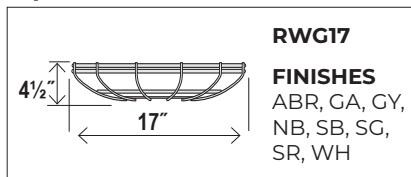

Options:

Note: All finishes on outdoor lighting must be properly maintained and treated. Therefore, we suggest cleaning with a regular application of finish preserving & renewing products such as Rejuvenate.

“Making the Desirable Affordable”