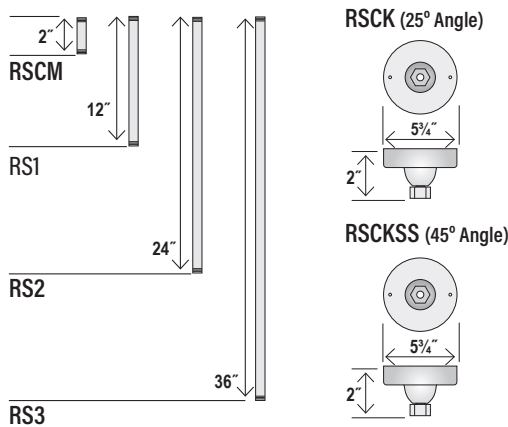

STEMS AND CANOPY KITS - (CEILING MOUNT)

ID: 3/4"

FINISHES

- ABR - Architectural Bronze
- CP - Copper
- GA - Galvanized
- GY - Gray
- NB - Navy Blue
- SB - Satin Black
- SG - Satin Green
- SR - Satin Red
- WH - White

STEM CONNECTORS

Accepts 3/4" stem

FINISHES

- ABR - Architectural Bronze
- AL - Aluminum
- CP - Copper
- GA - Galvanized
- GY - Gray
- NB - Navy Blue
- SB - Satin Black
- SG - Satin Green
- SR - Satin Red
- WH - White