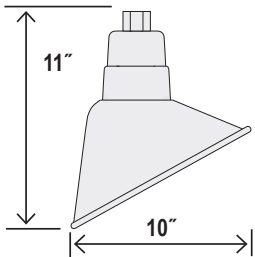

Accepts 3/4" stem