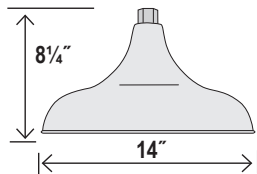

Accepts 3/4" stem

Dimensions

Width	14"
Height	8 1/4"
Wire	100"

Finish & Material

Finishes **SB - Satin Black**

Material **Metal**

Wattage

Bulbs	1-Medium A21
Watts per Bulb	200W
Voltage	120V
Bulbs Included	No

Certification

UL Listed **Wet Location**

Item Number

SKU **RMWHS14**

Note: All finishes on outdoor lighting must be properly maintained and treated. Therefore, we suggest cleaning with a regular application of finish preserving & renewing products such as Rejuvenate.