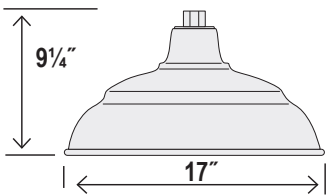

Accepts 3/4" stem

"Making the Desirable Affordable"