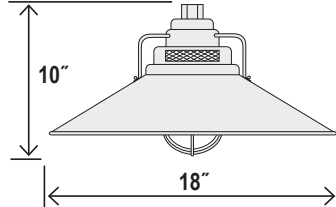

RRRS18 - R SERIES 18" RAILROAD SHADE

This item can be converted to a pendant or wall sconce with purchase of separate compatible downrod or goose neck. Please see compatible downrods and arms below:

- Compatible downrods: RS1, RS2, and RS3
- Compatible with arms: RGN10, RGN12, RGN13, RGN15, RGN22, RGN23, RGN24, RGN30, and RGN41