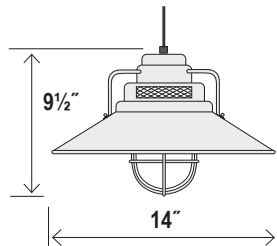

RRRC14 - R SERIES 14" CORD HUNG RAILROAD SHADE