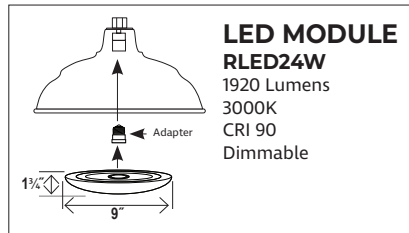

Dimensions

Width	17"
Height	9 1/4"
Wire	144"

Finish & Material

Finishes **NC** - Natural Copper

Material Natural Copper
Steel

Wattage

Bulbs	1-Medium A21
Watts per Bulb	200W
Voltage	120V
Bulbs Included	No

Certification

UL Listed Damp Location

Item Number

SKU RWHC17