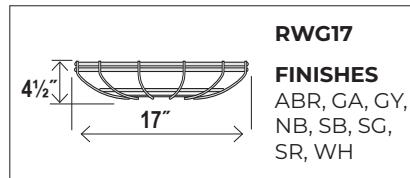

Options:

Dimensions

Width	17"
Height	9 1/4"
Wire	144"

Finish & Material

Finishes	ABR - Architectural Bronze GA - Galvanized NB - Navy Blue SB - Satin Black SG - Satin Green SR - Satin Red WH - White

Material	Steel

Wattage

Bulbs	1-Medium A21
Watts per Bulb	200W
Voltage	120V
Bulbs Included	No

Certification

UL Listed	Damp Location

Item Number

SKU	RWHC17