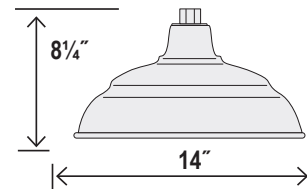

Item Number

SKU	UW14-SBL

Accepts 3/4" stem

UW14-SBL

"Making the Desirable Affordable"