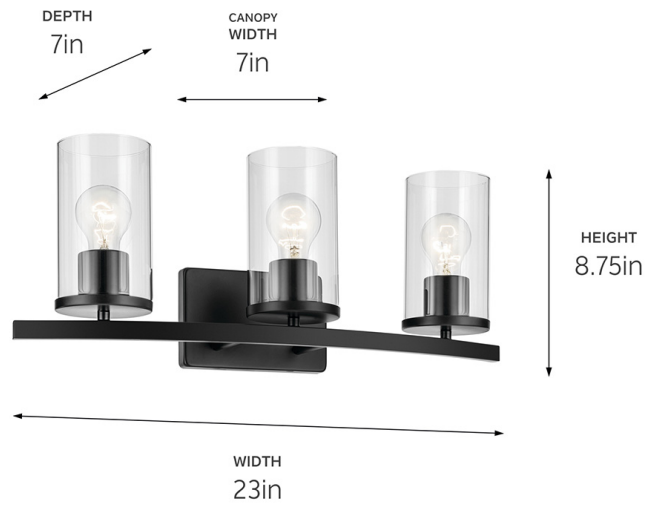

SPECIFICATIONS

Certifications/Qualifications

ADA Compliant	No
Prop65	No
Location Rating	Damp
	kichler.com/warranty

Dimensions

Height	8.75"
Width	23"
Height From Center Of Wall Opening (Spec Sheet)	6.5"
Depth	7"
Weight	6.93 LBS
Canopy Height	4.5"
Canopy Width	7"
Canopy Depth	0.75"

Electrical

Input Voltage	120 V

Light Source

Light Source	Bulb
Lamp Included	Not Included
# Of Bulbs/LED Modules	3
Max Or Nominal Watt	100 W
Lamp Type	A19
Socket Type	E26 (Medium)
Dimmable	Yes
Dimmable Notes	Dimmable when used with dimmer switch (sold separately); when using LED bulbs, see bulb manufacturer dimming specifications.

Mounting/Installation

Interior/Exterior	Interior Product
Mounting Weight	4.73 LBS
Install Glass Up Or Down	Both
Lead Wire Length	6
Wire Connectors	Wire Nuts

FIXTURE ATTRIBUTES

Housing/Glass

Primary Material	Steel
Shade Included	No
Shade Dimensions	4.00 DIA X 6.75

Product/Ordering Information

Sku	45497BKCLR
Finish	Black
UPC	783927050708

Finishes

- Black
- Black
- Brushed Nickel
- Brushed Nickel
- Chrome
- Chrome
- Natural Brass