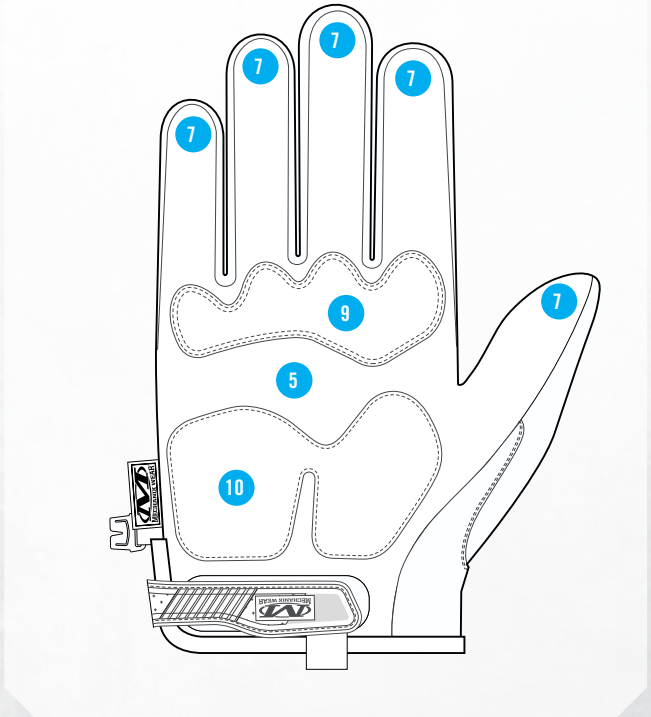

## COLD WEATHER HAND PROTECTION

When the mercury drops, reach for our ColdWork M-Pact® gloves. Stay one step ahead of the cold with 60 gram 3M™ Thinsulate™ Eco Insulation and water-resistant E-Suede to keep the brisk air from sneaking in. When the going gets rough, we incorporated an anatomical Thermoplastic Rubber (TPR) exoskeleton that meets ANSI 138 Level 2 impact standard. The palm side features our tried-and-true synthetic leather infused with touchscreen technology, and dedicated D30® palm padding for comfort.

### FEATURES

- 1 Thermoplastic Rubber (TPR) closure creates a secure fit to your wrist.
- 2 Thermoplastic Rubber (TPR) impact protection meets ANSI 138 Level 2 impact standard.
- 3 Water-resistant E-Suede back of hand.
- 4 Laminated wind barrier provides critical wind-resistance.
- 5 60 gram 3M™ Thinsulate™ Eco Insulation traps warm air to help regulate your body temperature.
- 6 Rugged Armortex® thumb saddle reinforcement.
- 7 Touchscreen capable synthetic leather provides the perfect blend of dexterity and durability.
- 8 Dual-layer internal fingertip reinforces the index finger and thumb for added durability.
- 9 Armortex® palm reinforcement provides added durability.
- 10 D30® palm padding absorbs and dissipates high-impact energy.
- 11 Removable spring clip keeps your gloves organized for easy storage.