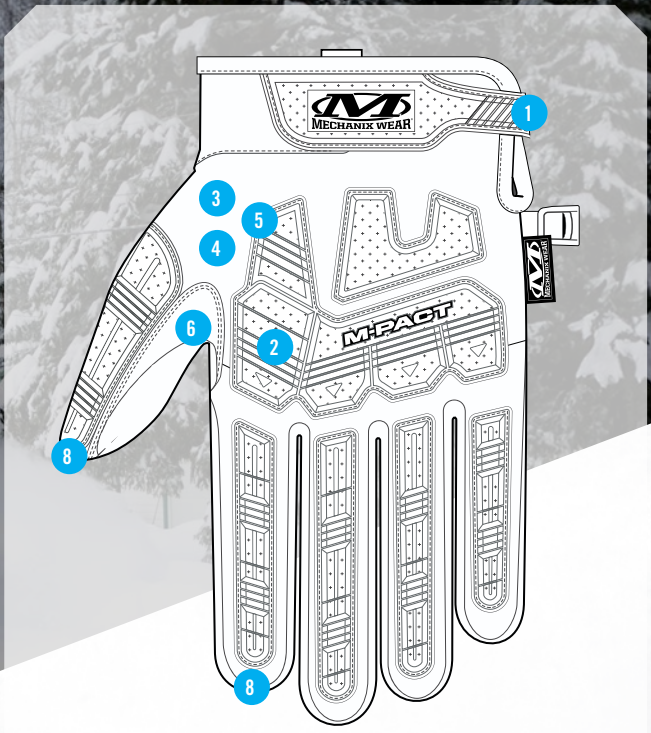

## COLD WEATHER HAND PROTECTION

When the mercury drops, reach for our ColdWork M-Pact® gloves. Stay one step ahead of the cold with 60 gram 3M™ Thinsulate™ Eco Insulation and water-resistant E-Suede to keep the brisk air from sneaking in. When the going gets rough, we incorporated an anatomical Thermoplastic Rubber (TPR) exoskeleton that meets ANSI 138 Level 2 impact standard. The palm side features our tried-and-true synthetic leather infused with touchscreen technology, and dedicated D30® palm padding for comfort.

### FEATURES

- 1 Thermoplastic Rubber (TPR) closure creates a secure fit to your wrist.
- 2 Thermoplastic Rubber (TPR) impact protection meets ANSI 138 Level 2 impact standard.
- 3 Water-resistant E-Suede back of hand.
- 4 Laminated wind barrier provides critical wind-resistance.
- 5 60 gram 3M™ Thinsulate™ Eco Insulation traps warm air to help regulate your body temperature.
- 6 Rugged Armortex® thumb saddle reinforcement.
- 7 Touchscreen capable synthetic leather provides the perfect blend of dexterity and durability.
- 8 Dual-layer internal fingertip reinforces the index finger and thumb for added durability.
- 9 Armortex® palm reinforcement provides added durability.
- 10 D30® palm padding absorbs and dissipates high-impact energy.
- 11 Removable spring clip keeps your gloves organized for easy storage.