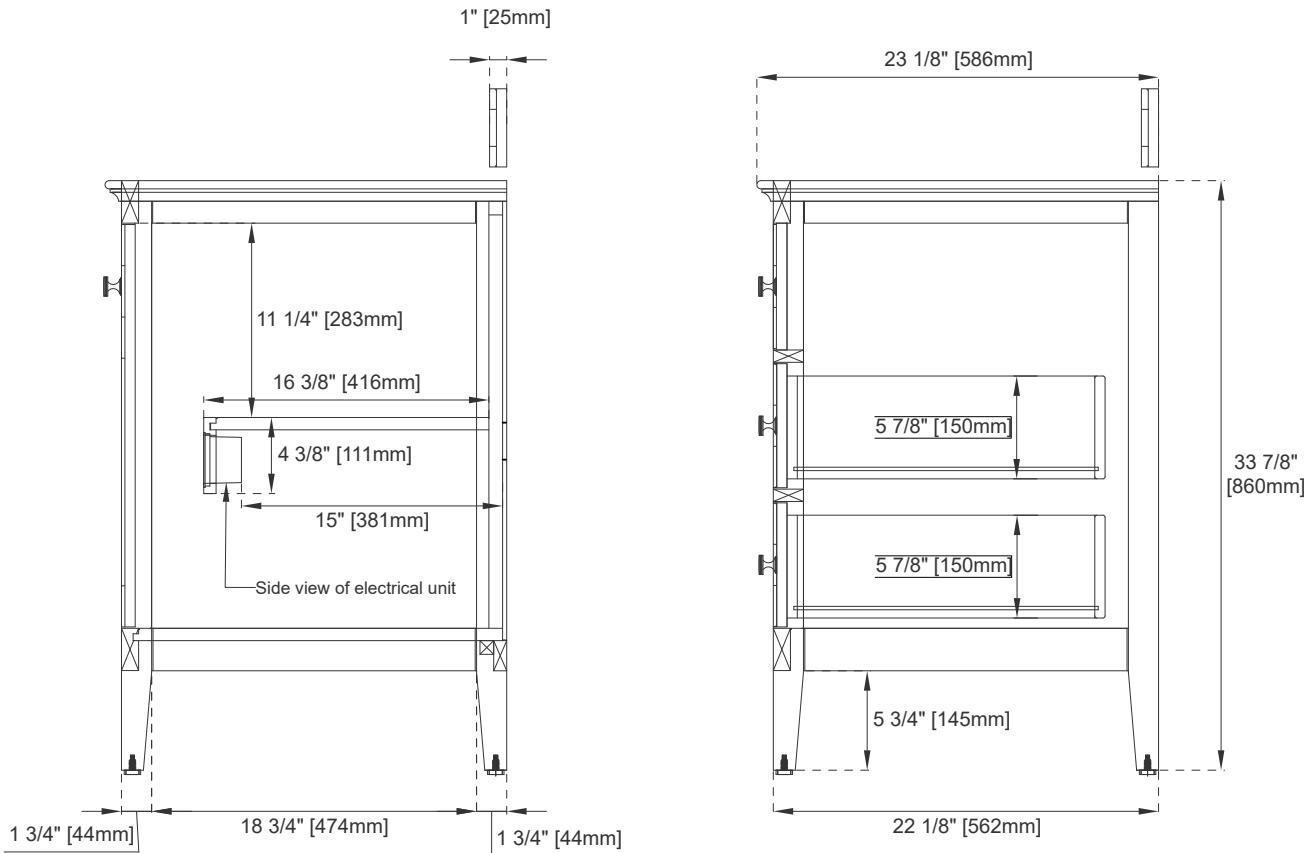

Bamboo Storage Tray: YES

Drawer Box Material and Construction: 15mm Poplar/English Dovetail Joinery

Hardware Material and Finish: Zinc Alloy in Satin Nickel

Fits Drain Hole Size: 1-3/4"

Overflow: Front Facing

Full Extension, Soft Close Glides

European Soft Close Hinges

Aluminum Laminate Drawer Liners

Adjustable Levelers

Dimension

Width: 35-1/8"

Depth: 23-1/8"

Height: 33-7/8"

Rough-In Height: 21-1/2"

36" PALISADES VANITY

JAMES MARTIN VANITIES

527-V36-BW

Top View

Bamboo Drawer Organizer

Front View

Knob

JAMES MARTIN VANITIES

527-V36-BW

Side View 1

Side View 2

Back View

All dimensions are nominal
Diagrams are of cabinet only—James Martin Optional Countertops and sinks are not shown

Visit website for warranty and installation information
www.jamesmartinvanities.com