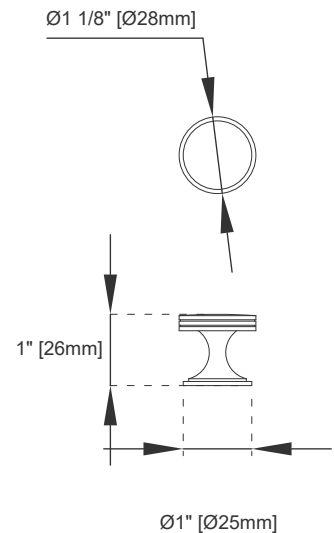

Bamboo Storage Tray: YES

Drawer Box Material and Construction: 15mm Poplar/English Dovetail Joinery

Hardware Material and Finish: Zinc Alloy in Satin Nickel

Fits Drain Hole Size: 1-3/4"

Overflow: Front Facing

Full Extension, Soft Close Glides

European Soft Close Hinges

Aluminum Laminate Drawer Liners

Adjustable Levelers

Dimension

Width: 35-1/8"

Depth: 23-1/8"

Height: 33-7/8"

Rough-In Height: 21-1/2"

36" PALISADES VANITY

JAMES MARTIN VANITIES

527-V36-BW

Top View

Bamboo Drawer Organizer

Front View

Knob

JAMES MARTIN VANITIES

527-V36-BW

Side View 1

Side View 2

Back View

All dimensions are nominal
Diagrams are of cabinet only—James Martin Optional Countertops and sinks are not shown

Visit website for warranty and installation information
www.jamesmartinvanities.com