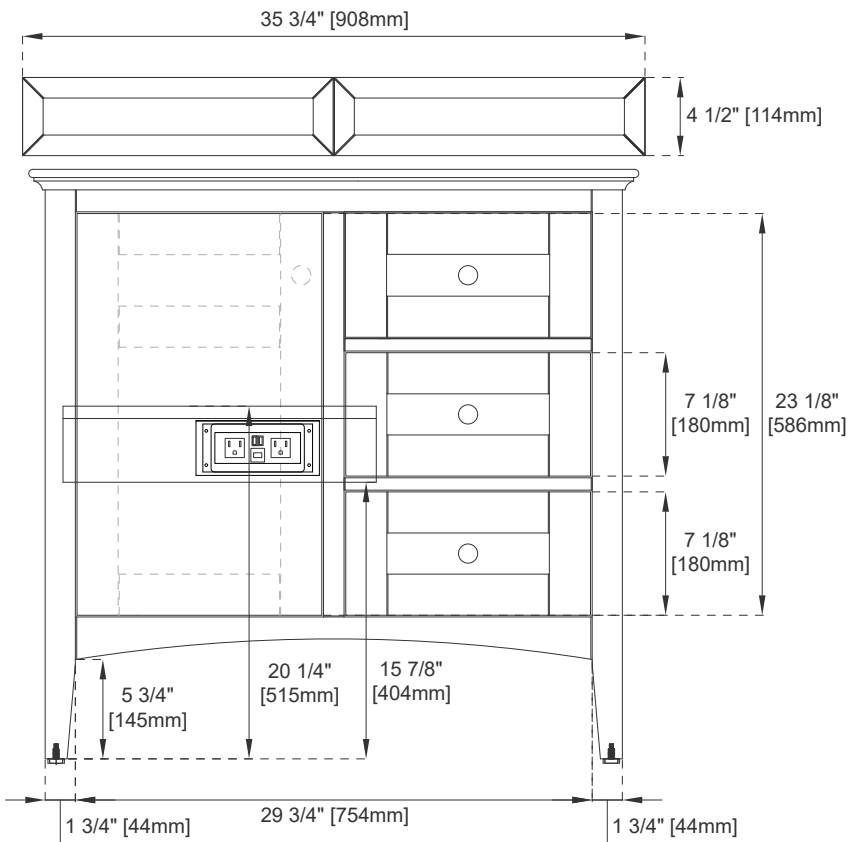

Full Extension, Soft Close Glides

European Soft Close Hinges

Aluminum Laminate Drawer Liners

Adjustable Levelers

Dimension

Width: 35-1/8"

Depth: 23-1/8"

Height: 33-7/8"

Rough-In Height: 21-1/2"

36" PALISADES VANITY

JAMES MARTIN VANITIES

527-V36-BW

Top View

Bamboo Drawer Organizer

Front View

Knob

All dimensions are nominal
Diagrams are of cabinet only—James Martin Optional Countertops and sinks are not shown

Visit website for warranty and installation information
www.jamesmartinvanities.com

36" PALISADES VANITY

JAMES MARTIN VANITIES

527-V36-BW

Side View 1

Side View 2

Back View

All dimensions are nominal
Diagrams are of cabinet only—James Martin Optional Countertops and sinks are not shown

Visit website for warranty and installation information
www.jamesmartinvanities.com