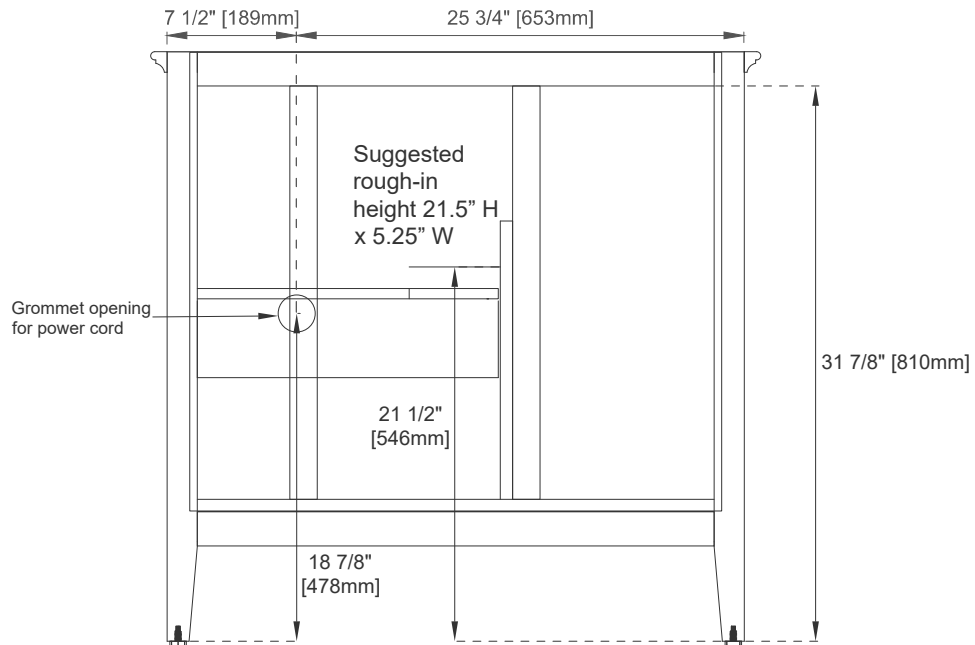

Full Extension, Soft Close Glides

European Soft Close Hinges

Aluminum Laminate Drawer Liners

Adjustable Levelers

Dimension

Width: 35-1/8"

Depth: 23-1/8"

Height: 33-7/8"

Rough-In Height: 21-1/2"

36" PALISADES VANITY

JAMES MARTIN VANITIES

527-V36-BW

Top View

Bamboo Drawer Organizer

Front View

Knob

All dimensions are nominal
Diagrams are of cabinet only—James Martin Optional Countertops and sinks are not shown

Visit website for warranty and installation information
www.jamesmartinvanities.com

36" PALISADES VANITY

JAMES MARTIN VANITIES

527-V36-BW

Side View 1

Side View 2

Back View

All dimensions are nominal
Diagrams are of cabinet only—James Martin Optional Countertops and sinks are not shown

Visit website for warranty and installation information
www.jamesmartinvanities.com