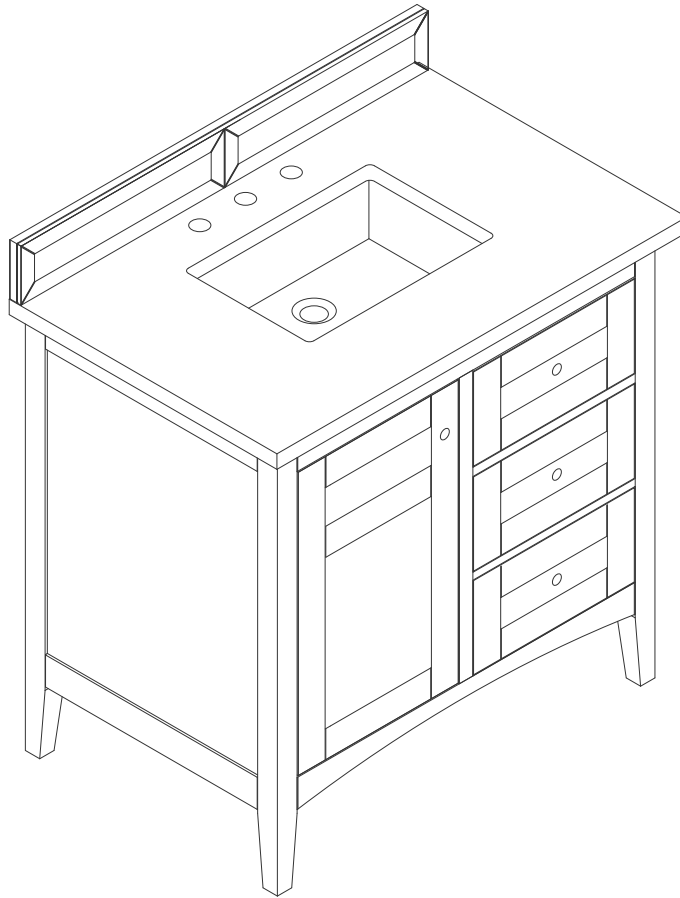

36" PALISADES VANITY

JAMES MARTIN
VANITIES

527-V36-BW

Features and Materials

Solids: Soft Maple and Yellow Poplar

Panels: Plywood

Installation Type: Floor Standing

Number of Basins: One, with optional 3cm top

Vanity Top Included: NO, Optional 3cm Tops Available with Sinks Number of

Doors: One

Number of Drawers: Two

Optional Wooden Backsplash

USB/Power Component: YES (ETL5011080)

Cord Length: 6'6"

Assembly Type: Installation of optional 3cm top

Bamboo Storage Tray: YES

Drawer Box Material and Construction: 15mm Poplar/English Dovetail Joinery

Hardware Material and Finish: Zinc Alloy in Satin Nickel

Fits Drain Hole Size: 1-3/4"

Overflow: Front Facing

Full Extension, Soft Close Glides

European Soft Close Hinges

Aluminum Laminate Drawer Liners

Adjustable Levelers

Dimension

Width: 35-1/8"

Depth: 23-1/8"

Height: 33-7/8"