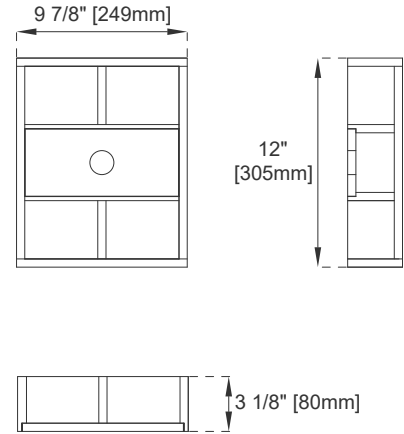

Bamboo Storage Tray: YES

Drawer Box Material and Construction: 15mm Poplar/English Dovetail Joinery

Hardware Material and Finish: Zinc Alloy in Satin Nickel

Fits Drain Hole Size: 1-3/4"

Overflow: Front Facing

Full Extension, Soft Close Glides

European Soft Close Hinges

Aluminum Laminate Drawer Liners

Adjustable Levelers

Dimension

Width: 35-1/8"

Depth: 23-1/8"

Height: 33-7/8"

Rough-In Height: 21-1/2"

36" PALISADES VANITY

JAMES MARTIN VANITIES

527-V36-BW

Top View

Bamboo Drawer Organizer

Front View

Knob

All dimensions are nominal
Diagrams are of cabinet only—James Martin Optional Countertops and sinks are not shown

Visit website for warranty and installation information
www.jamesmartinvanities.com

36" PALISADES VANITY