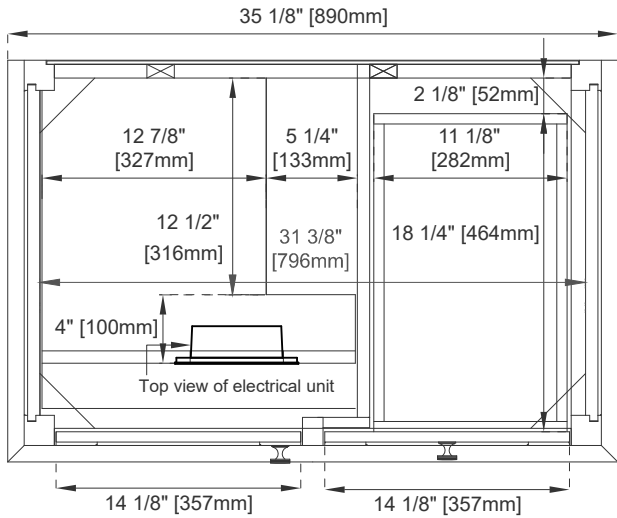

Vanity Top Included: NO, Optional 3cm Tops Available with Sinks Number of

Doors: One

Number of Drawers: Two

Optional Wooden Backsplash

USB/Power Component: YES (ETL5011080)

Cord Length: 6'6"

Assembly Type: Installation of optional 3cm top

Bamboo Storage Tray: YES

Drawer Box Material and Construction: 15mm Poplar/English Dovetail Joinery

Hardware Material and Finish: Zinc Alloy in Satin Nickel

Fits Drain Hole Size: 1-3/4"

Overflow: Front Facing

Full Extension, Soft Close Glides

European Soft Close Hinges

Aluminum Laminate Drawer Liners

Adjustable Levelers

Dimension

Width: 35-1/8"

Depth: 23-1/8"

Height: 33-7/8"

Rough-In Height: 21-1/2"

36" PALISADES VANITY

JAMES MARTIN VANITIES

527-V36-BW

Top View

Bamboo Drawer Organizer

Front View

Knob