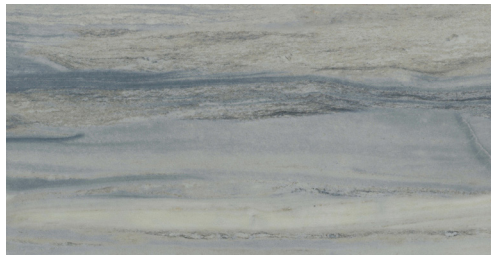

Kudos™ to this beautiful and durable stone-looking porcelain. The variations and veining in cool grays, blues and greens make each tile unique. The stone-look tile is durable and easy to clean. From floor to wall, for both residential and commercial applications, the possibilities are endless.

# KUDOS™

*Glazed Ceramic & Porcelain*

FLOOR / WALL  RESIDENTIAL  COMMERCIAL  INDOOR  OUTDOOR  POOL 

Indigo View

Perla Chevron

Perla

Indigo

All Colors Available in Size 16"x47" Gloss Finish | Suitable for Indoor Wall Applications Only | Glazed Ceramic  
 Indigo & Perla Colors Available in Size 12"x24" Polished and Matte Finish | Suitable for Floor and Wall Applications | Glazed Porcelain