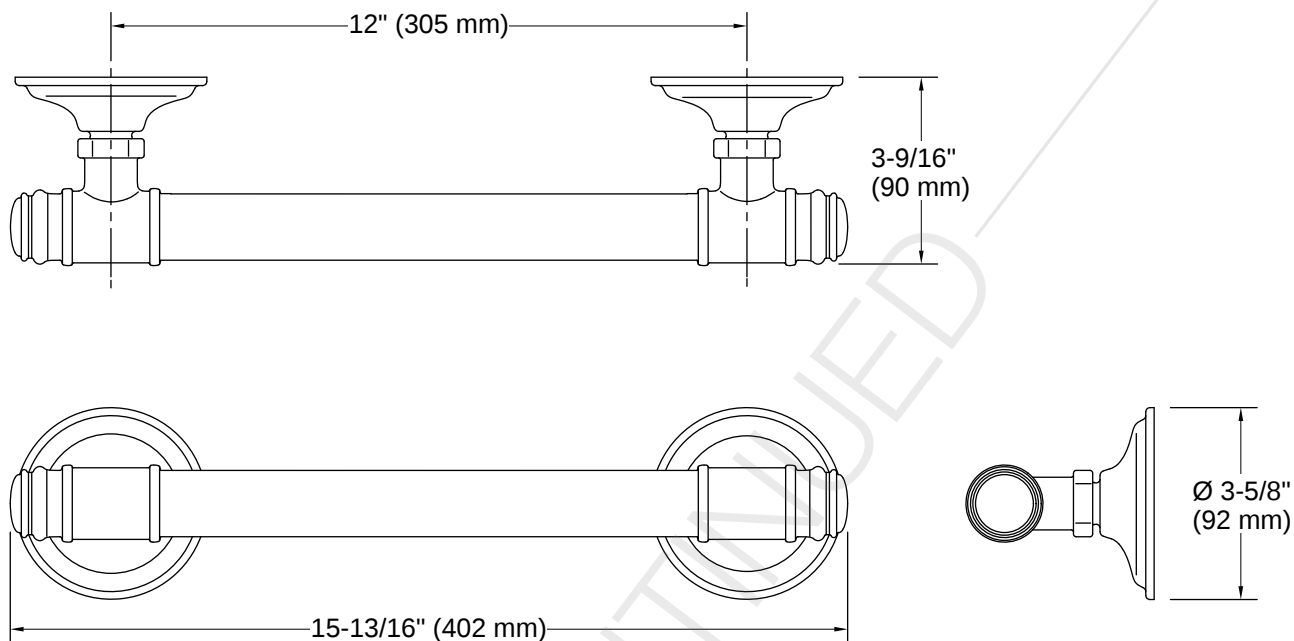

Installation Notes

Install this product according to the installation instructions.

Measure your actual product for roughing-in details.

WARNING: Risk of personal injury. The wall plates on the grab bar must be mounted to a brace between the wall studs. This will ensure that the weight of the user is adequately supported.