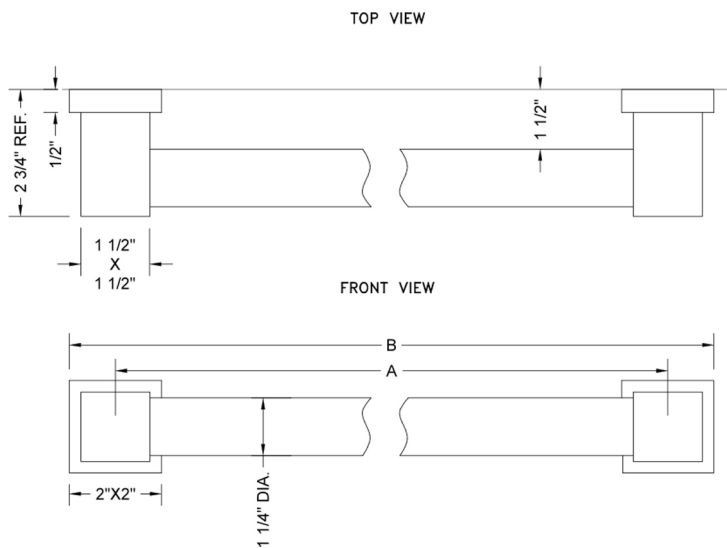

12" CUBIX® Straight Grab Bar

Model #: 4312-

FEATURES:

- ADA compliant when properly installed
- All brass construction, fully polished & plated
- Style to complement CUBIX® collection
- All grab bars can be custom sized. Contact JACLO for pricing & availability
- Optional handshower sliders and toilet paper/wash cloth holders can be added only upon initial order
- Not available in BKN, PCU, or PG
- NOT AVAILABLE in SG for lengths of 42" or longer

SPECIFICATION DRAWING:

BRASS LUXURY GRAB BARS			
PART. #	DESCRIPTION	A	B
4312-XXX	12" GRAB BAR	12"	14"
4316-XXX	16" GRAB BAR	16"	18"
4318-XXX	18" GRAB BAR	18"	20"
4324-XXX	24" GRAB BAR	24"	26"
4332-XXX	32" GRAB BAR	32"	34"
4336-XXX	36" GRAB BAR	36"	38"
4342-XXX	42" GRAB BAR	42"	44"
4348-XXX	48" GRAB BAR	48"	50"