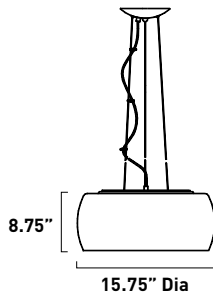

Biology meets technology in the Sense life source. Chrome mirrored glass envelops a sphere of Xenon and seems to emanate the heart and soul of the space it inhabits. The clean, simple orb hovers closely or falls gracefully from the ceiling on its gently swirling lifeline.

E21205-10PC*	
5-Light Pendant	
Finish: Chrome Glass: Mirror Chrome	
Min OA: 18" Max OA: 120"	
	
5 x Max 40W G9 T4 Xenon (Incl)	
	<ul style="list-style-type: none"> • Looped pin base • Clear • 120V • 2500 Lumens

*Ships with 130" of wire
*Includes crystal drops

E21206-10PC*	
6-Light Pendant	
Finish: Chrome Glass: Mirror Chrome	
Min OA: 18" Max OA: 120"	
	
6 x Max 40W G9 T4 Xenon (Incl)	
	<ul style="list-style-type: none"> • Looped pin base • Clear • 120V • 3000 Lumens

*Ships with 130" of wire
*Includes crystal drops