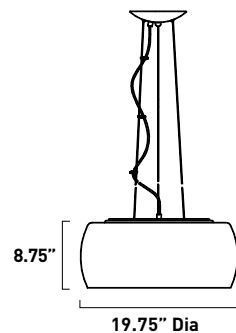

Biology meets technology in the Sense life source. Chrome mirrored glass envelops a sphere of Xenon and seems to emanate the heart and soul of the space it inhabits. The clean, simple orb hovers closely or falls gracefully from the ceiling on its gently swirling lifeline.

E21205-10PC*	
5-Light Pendant	
Finish: Chrome Glass: Mirror Chrome	
Min OA: 18" Max OA: 120"	
	
5 x Max 40W G9 T4 Xenon (Incl)	
	<ul style="list-style-type: none"> • Looped pin base • Clear • 120V • 2500 Lumens

*Ships with 130" of wire
*Includes crystal drops

E21206-10PC*	
6-Light Pendant	
Finish: Chrome Glass: Mirror Chrome	
Min OA: 18" Max OA: 120"	
	
6 x Max 40W G9 T4 Xenon (Incl)	
	<ul style="list-style-type: none"> • Looped pin base • Clear • 120V • 3000 Lumens

*Ships with 130" of wire
*Includes crystal drops