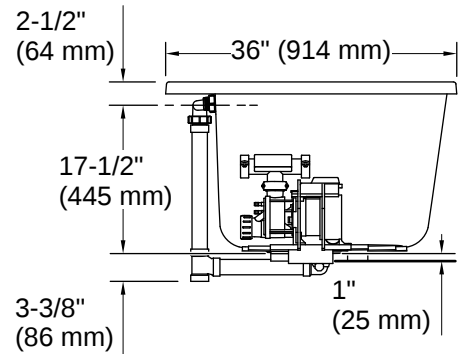

Technical Information

All product dimensions are nominal.

Drain Location:	Center
Drain Hole Diameter:	2-1/4" (57 mm)
Basin Area, Bottom:	43-1/8" x 25-11/16" (1096 mm x 653 mm)
Basin Area, Top:	55-3/16" x 28-5/16" (1402 mm x 719 mm)
Water Depth:	16-5/16" (415 mm)
Water Capacity:	72.03 gal (272.7 L)
Minimum Floor Load:	52.3 lbs/ft ²
Weight:	68 lbs (30.8 kg)

No change in measurements if connected with drain illustrated. (K-7272)

Drop-in Rim Detail

Blower Motor Access
20" (508 mm) W x 15" (381 mm) H Min

Installation

- Drop-in or undermount
- Center drain
- Requires Clearflo slotted overflow bath drain (sold separately)