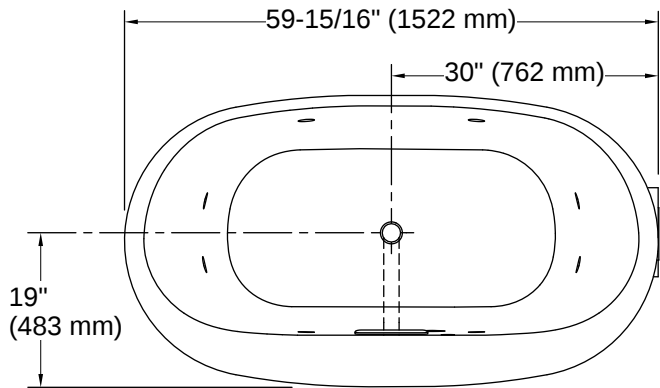

Technical Information

All product dimensions are nominal.

Drain Location:	Center
Drain Hole Diameter:	2-1/4" (57 mm)
Basin Area, Bottom:	43-1/8" x 25-11/16" (1096 mm x 653 mm)
Basin Area, Top:	55-3/16" x 28-5/16" (1402 mm x 719 mm)
Water Depth:	16-5/16" (415 mm)
Water Capacity:	72.03 gal (272.7 L)
Minimum Floor Load:	52.3 lbs/ft ²
Weight:	68 lbs (30.8 kg)

No change in measurements if connected with drain illustrated. (K-7272)

Drop-in Rim Detail

Blower Motor Access
20" (508 mm) W x 15" (381 mm) H Min

Installation

- Drop-in or undermount
- Center drain
- Requires Clearflo slotted overflow bath drain (sold separately)