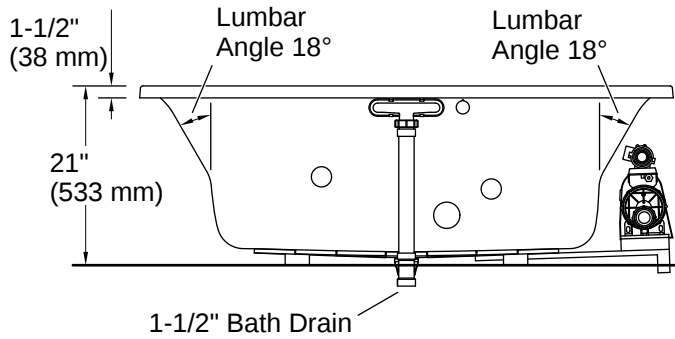

Technical Information

All product dimensions are nominal.

Drain Location:	Center
Drain Hole Diameter:	2-1/4" (57 mm)
Basin Area, Bottom:	43-1/8" x 25-11/16" (1096 mm x 653 mm)
Basin Area, Top:	55-3/16" x 28-5/16" (1402 mm x 719 mm)
Water Depth:	16-5/16" (415 mm)
Water Capacity:	72.03 gal (272.7 L)
Minimum Floor Load:	52.3 lbs/ft ²
Weight:	68 lbs (30.8 kg)

No change in measurements if connected with drain illustrated. (K-7272)

Drop-in Rim Detail

Blower Motor Access
20" (508 mm) W x 15" (381 mm) H Min

Installation

- Drop-in or undermount
- Center drain
- Requires Clearflo slotted overflow bath drain (sold separately)