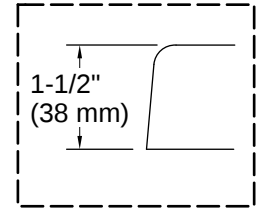

Technical Information

All product dimensions are nominal.

Drain Location:	Center
Drain Hole Diameter:	2-1/4" (57 mm)
Basin Area, Bottom:	43-1/8" x 25-11/16" (1096 mm x 653 mm)
Basin Area, Top:	55-3/16" x 28-5/16" (1402 mm x 719 mm)
Water Depth:	16-5/16" (415 mm)
Water Capacity:	72.03 gal (272.7 L)
Minimum Floor Load:	52.3 lbs/ft ²
Weight:	68 lbs (30.8 kg)

No change in measurements if connected with drain illustrated. (K-7272)

Drop-in Rim Detail

Blower Motor Access
20" (508 mm) W x 15" (381 mm) H Min

Installation

- Drop-in or undermount
- Center drain
- Requires Clearflo slotted overflow bath drain (sold separately)