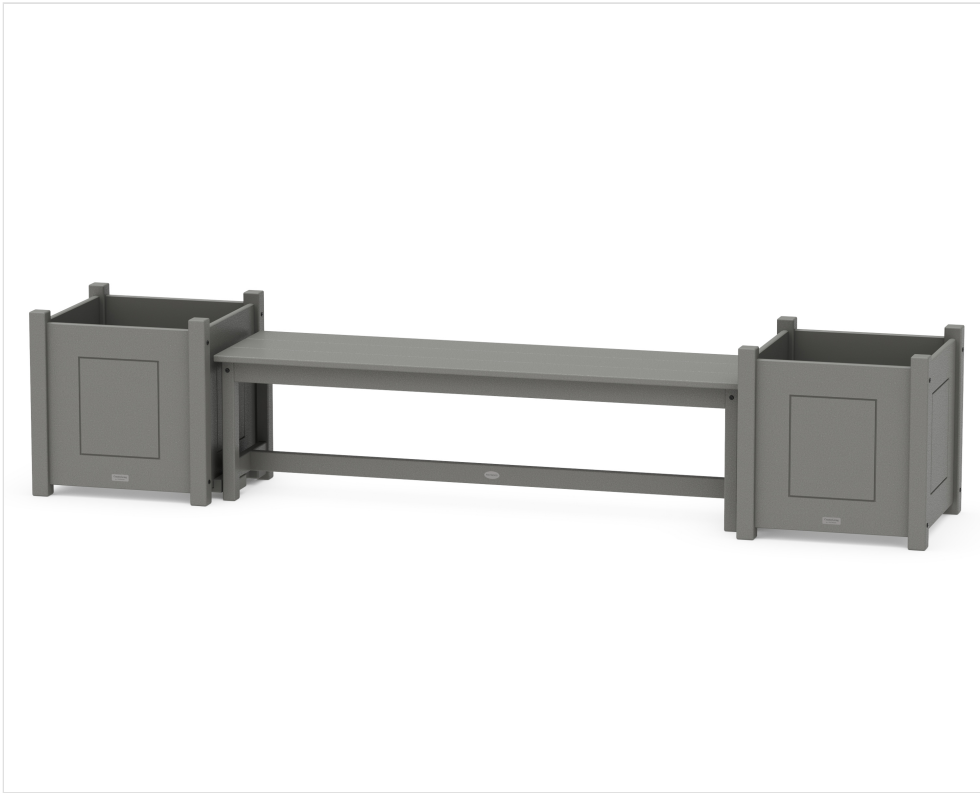

POLYWOOD®

Sustainable Outdoor Furniture

CLIMATETUFF™
MATERIALS

COLORSTAY™
TECHNOLOGY

MADE IN
THE USA

CONSCIOUSLY
CRAFTED

CountryLiving *by* POLYWOOD®

60" Country Living Straight Planter Bench Set - Large

BRAND | Country Living

COLLECTION | None

SKU | PWS3057-1

SET WEIGHT + DIMENSIONS

Overall Set Weight	133.0 lbs
Recommended Minimum Space (Based on pictured configuration)	104.0" W x 21.0" H x 22.0" D

INDIVIDUAL ITEM DIMENSIONS

Qty	NAME	SKU	DIMENSIONS (W x H x D)
1	60" Planter Bench	BNP60	60.0" x 16.75" x 16.38"
2	Country Living Large Square Planter Box	CL6331S	20.72" x 21.0" x 20.73"
2	Modular Planter Connection Block	P15675	1.5" x 4.0" x 12.5"

AVAILABLE LUMBER COLORS