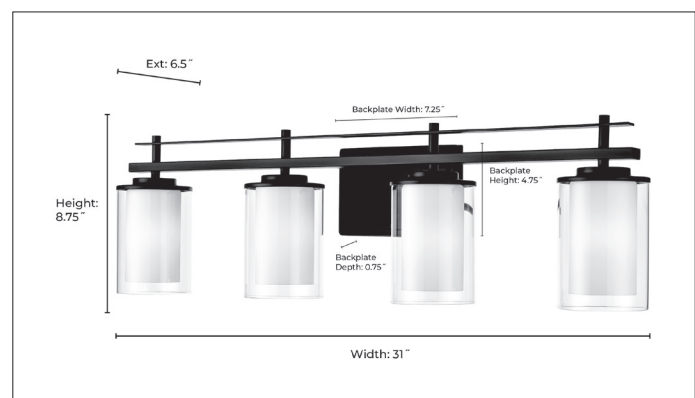

Millennium Lighting
105 Declaration Drive
McDonough, GA 30253
www.millenniumlighting.com