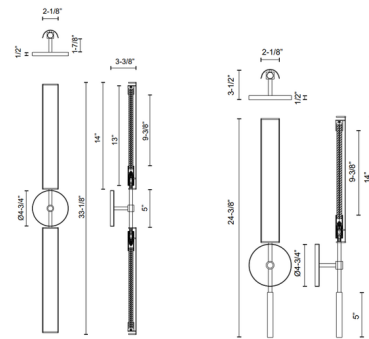

Description

The Astrid Wall Sconce features one or two integrated LED bars with a Clear Glass shade and an Urban Bronze or Vintage Brass finish. ETL listed.

Specifications

| | |
|-----------------------|-----------------------------|
| COLOR | Clear |
| BODY FINISH | Vintage Brass |
| WATTAGE | 24W |
| DIMMER | Low Voltage Electronic |
| DIMENSIONS | 4.75"W x 33.125"H x 3.375"D |
| INTEGRATED LED MODULE | 2 x LED/12W/120V LED |
| COUNTRY OF ORIGIN | China |

Technical Information

| | |
|-----------------|-------------|
| COLOR RENDERING | 90 CRI |
| LAMP COLOR | 2700K |
| LUMENS/WATT | 105.00 |
| LUMINOUS FLUX | 1260 lumens |

Shown in vintage brass / clear

CLICK TO VIEW PRODUCT