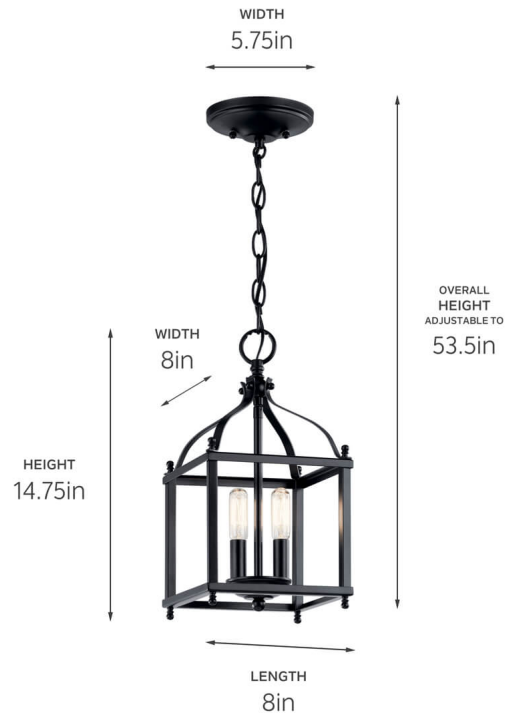

SPECIFICATIONS

Certifications/Qualifications

Prop65	No
DarkSky Approved	No
Location Rating	Dry
	kichler.com/warranty

Dimensions

Height	14.75"
Overall Height	53"
Length	11.25"
Width	8"
Weight	4.5 LBS
Chain/Stem Length	36"

Electrical

Input Voltage	120 V

Light Source

Light Source	Bulb
Lamp Included	Not Included
# Of Bulbs/LED Modules	2
Max Or Nominal Watt	60 W
Lamp Type	B
Socket Type	E12 (Candelabra)
Dimmable	No

Mounting/Installation

Interior/Exterior	Interior Product
Mounting Weight	4.5 LBS
Modular	No
Lead Wire Length	26

FIXTURE ATTRIBUTES

Housing/Glass

Primary Material	Steel
Shade Included	No

Product/Ordering Information

Sku	42565BK
Finish	Black
UPC	783927557429

Finishes

- Black
- Brushed Nickel
- Olde Bronze

ALSO IN THIS FAMILY