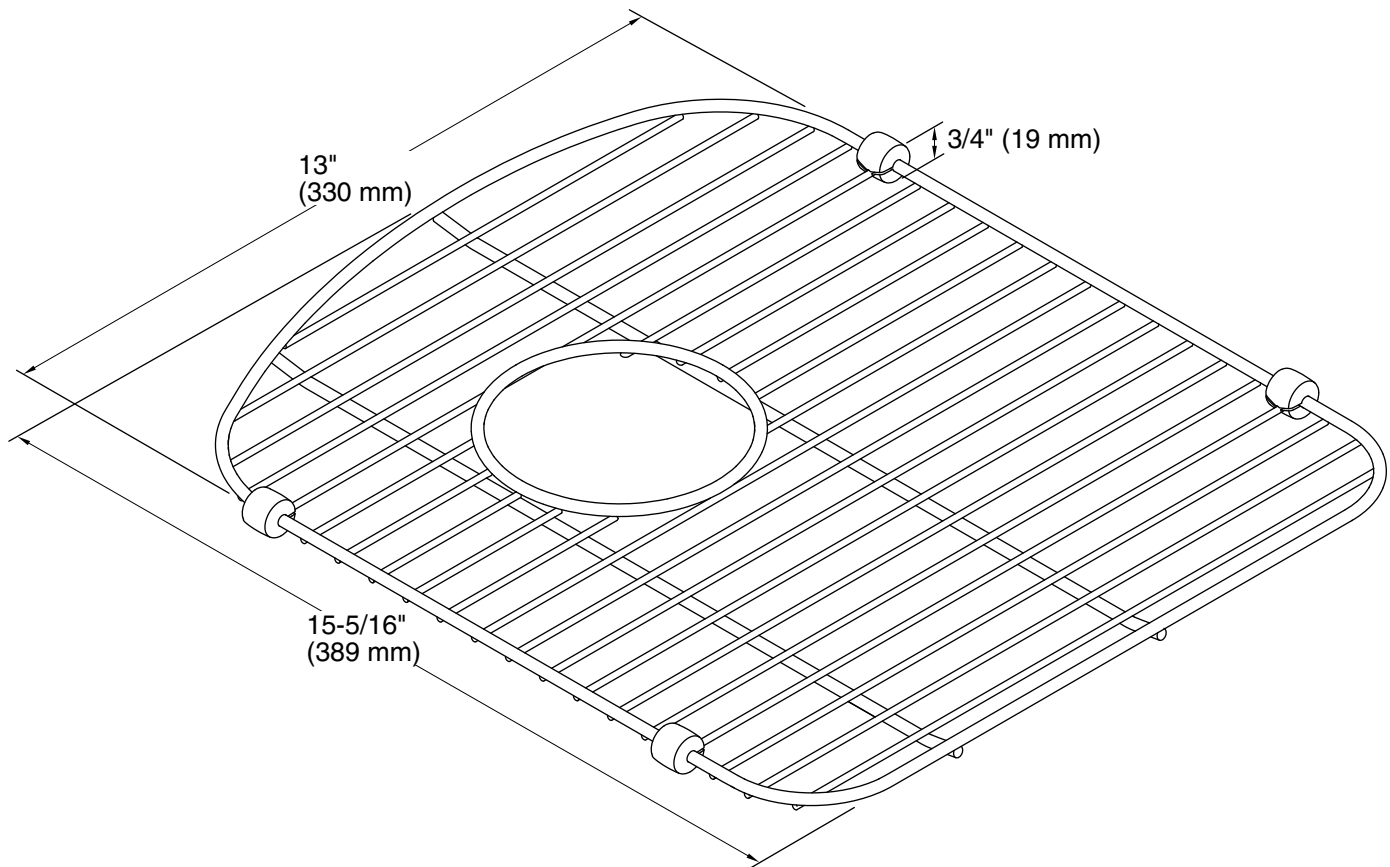

Langlade®
Right-Bowl Sink Rack
K-5180

Features

- Fits in the right bowl of the K-6626 Langlade Smart Divide® kitchen sink.
- Durable stainless steel construction.
- Helps protect sink surface from daily wear.
- Innovative wheels around the perimeter provide a secure fit and reduce debris buildup.
- Dishwasher safe.

Color Code Description

	ST	Stainless Steel
--	----	-----------------

Technical Information

All product dimensions are nominal.

Material: Stainless Steel