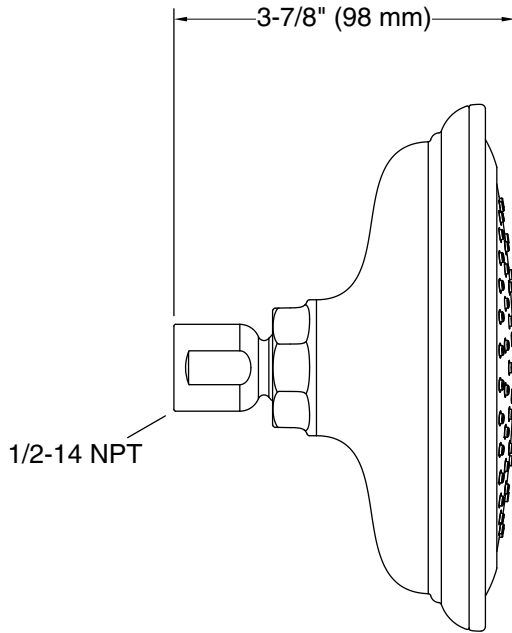

### Features

- Single-function showerhead with 66-nozzle 5-1/2" (140 mm) diameter sprayface
- Optimized sprayface for maximum performance
- MasterClean™ sprayface features an easy-to-clean surface that withstands mineral buildup and maximizes spray performance
- 2.5 gpm (9.5 lpm) maximum flow rate

### Installation

- 1/2" -14 NPT connection

**Technical Information**

All product dimensions are nominal.

**Spout:**

Shower/Rainhead rated max flow: 2.5 gal/min (9.5 l/min)

**Notes**

Install this product according to the installation instructions.