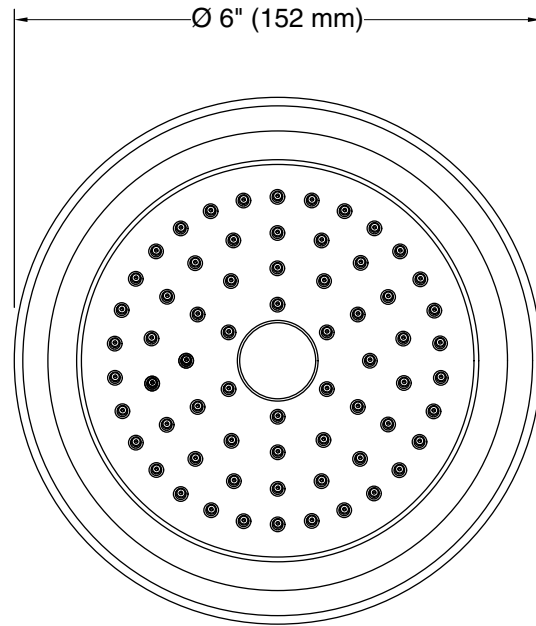

### Features

- Single-function showerhead with 66-nozzle 5-1/2" (140 mm) diameter sprayface
- Optimized sprayface for maximum performance
- MasterClean™ sprayface features an easy-to-clean surface that withstands mineral buildup and maximizes spray performance
- 2.5 gpm (9.5 lpm) maximum flow rate

### Installation

- 1/2" -14 NPT connection

**Technical Information**

All product dimensions are nominal.

**Spout:**

Shower/Rainhead rated max flow: 2.5 gal/min (9.5 l/min)

**Notes**

Install this product according to the installation instructions.