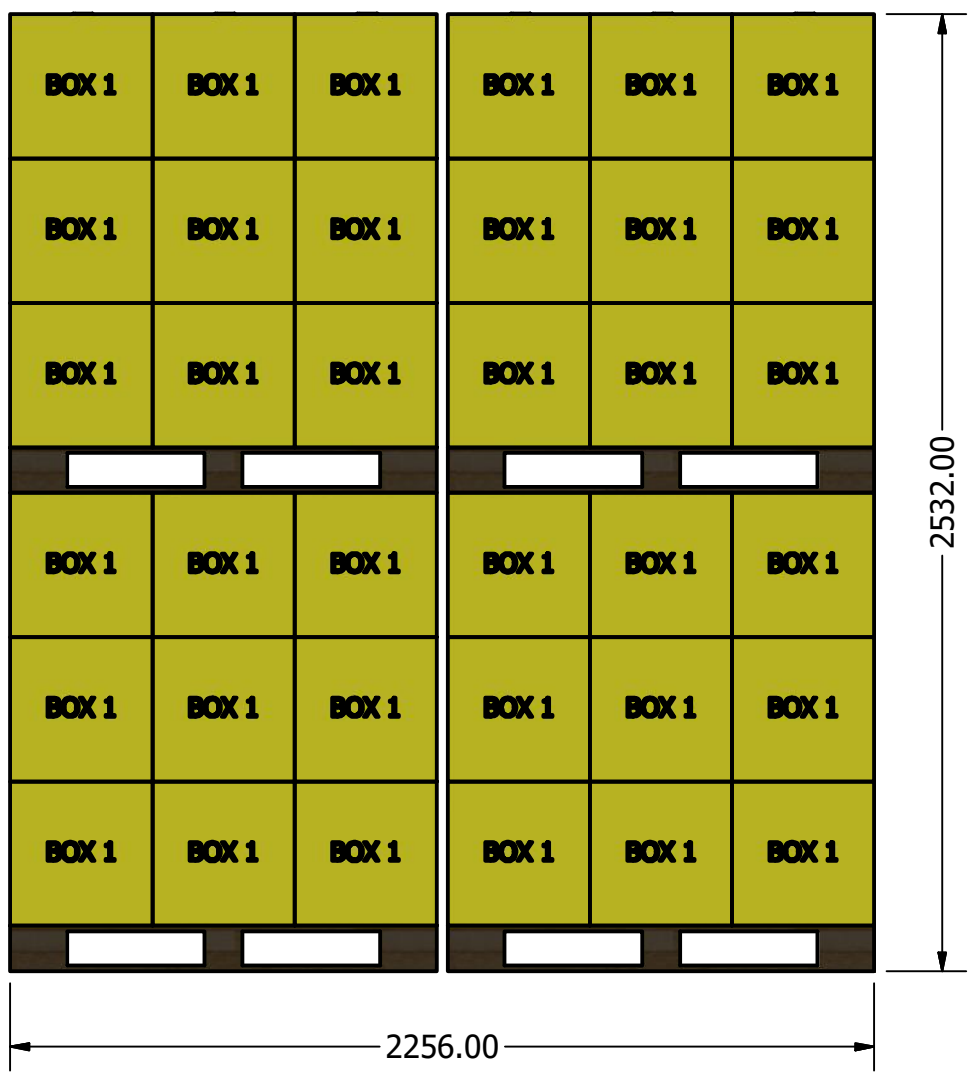

65314 Timberlake Container Loading Diagram

(1 unit=1 box, 360 units/40HQ, 40 pallets/ 40HQ, Gross weight: 14320kg)

Top view

Side view

End view

DRAWN Rudy		TITLE		
CHECKED				
QA		DWG NO		
MFG				
APPROVED		SIZE D	REV	
		SCALE 1 : 20	SHEET 1 OF 1	

Pallet A (9 units/Pallet)

BOX1 (37KG)

DRAWN Rudy				
CHECKED		TITLE		
QA				
MFG				
APPROVED				
		SIZE D	DWG NO BOXES	REV
		SCALE 1 / 6	SHEET 1 OF 1	