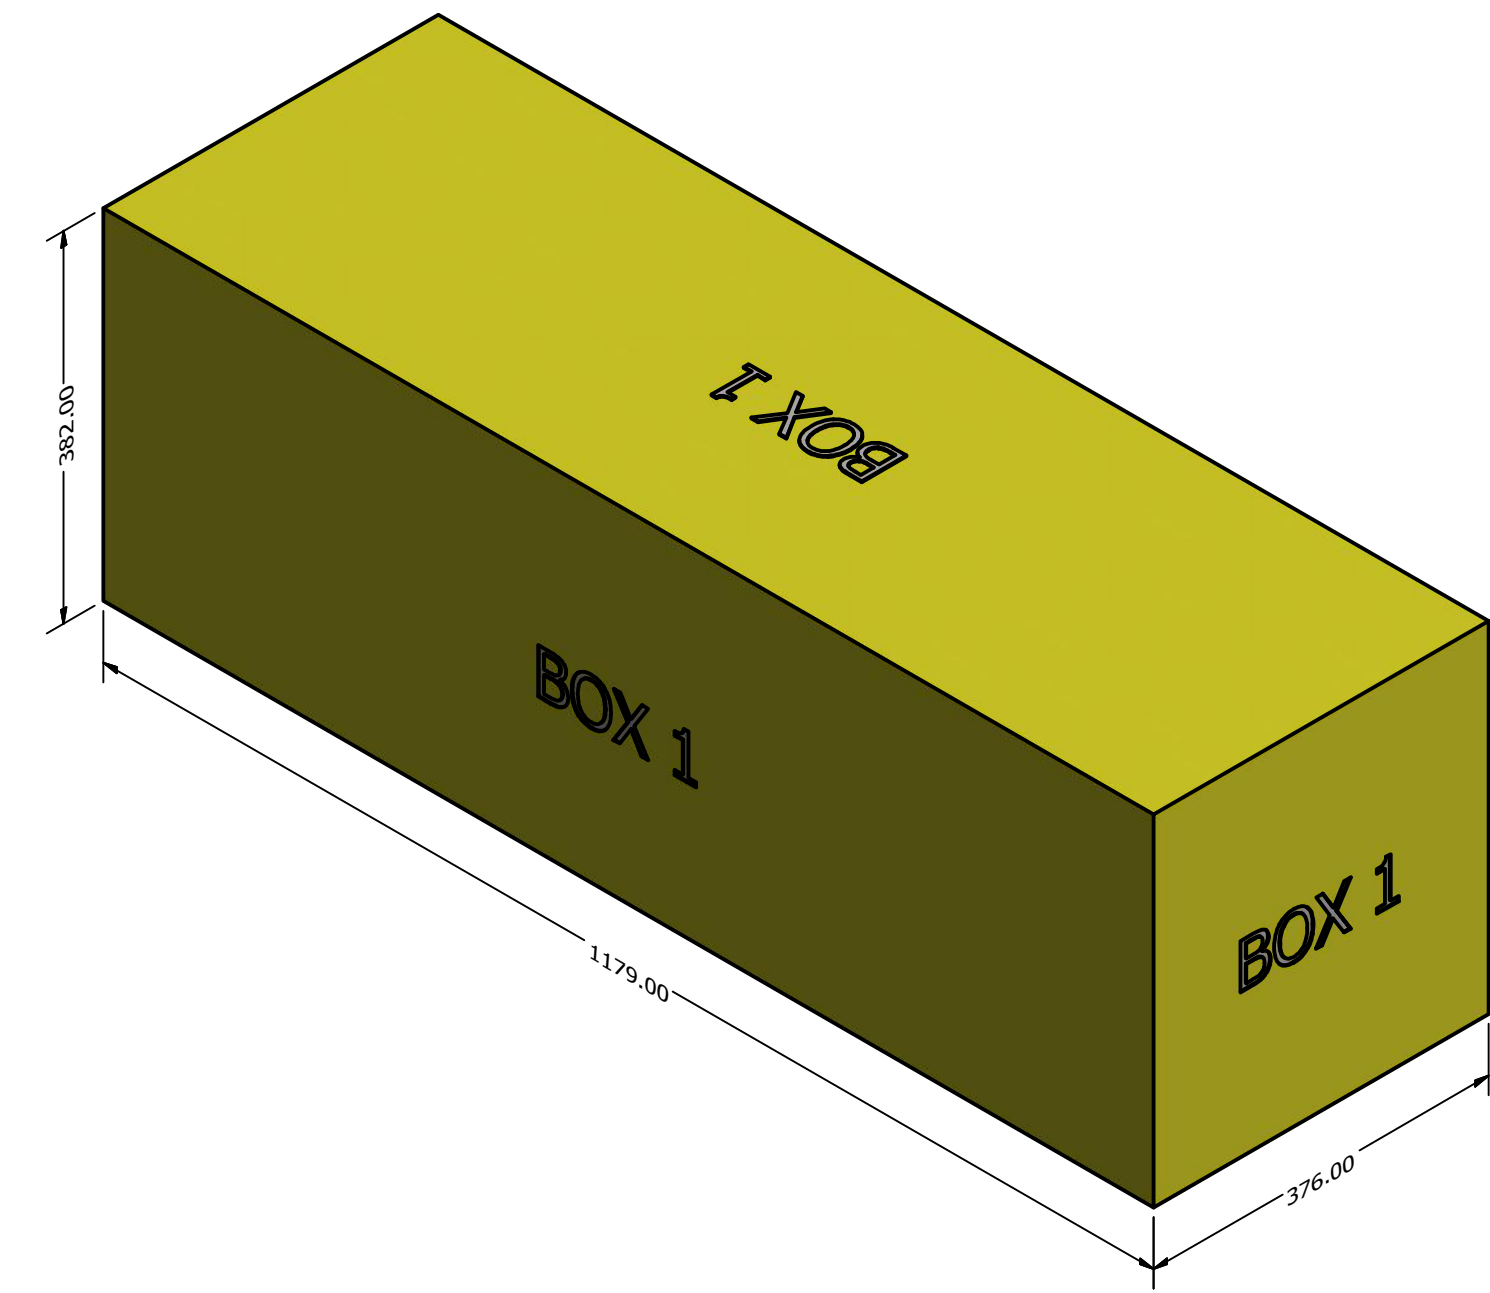

65314 Timberlake Container Loading Diagram

(1 unit=1 box, 360 units/40HQ, 40 pallets/ 40HQ, Gross weight: 14320kg)

Top view

Side view

End view

DRAWN Rudy		TITLE		
CHECKED				
QA		DWG NO		
MFG				
APPROVED		SIZE D	REV	
		SCALE 1 : 20	SHEET 1 OF 1	

Pallet A (9 units/Pallet)

BOX1 (37KG)

DRAWN Rudy				
CHECKED		TITLE		
QA				
MFG				
APPROVED				
		SIZE D	DWG NO BOXES	REV
		SCALE 1 / 6	SHEET 1 OF 1	