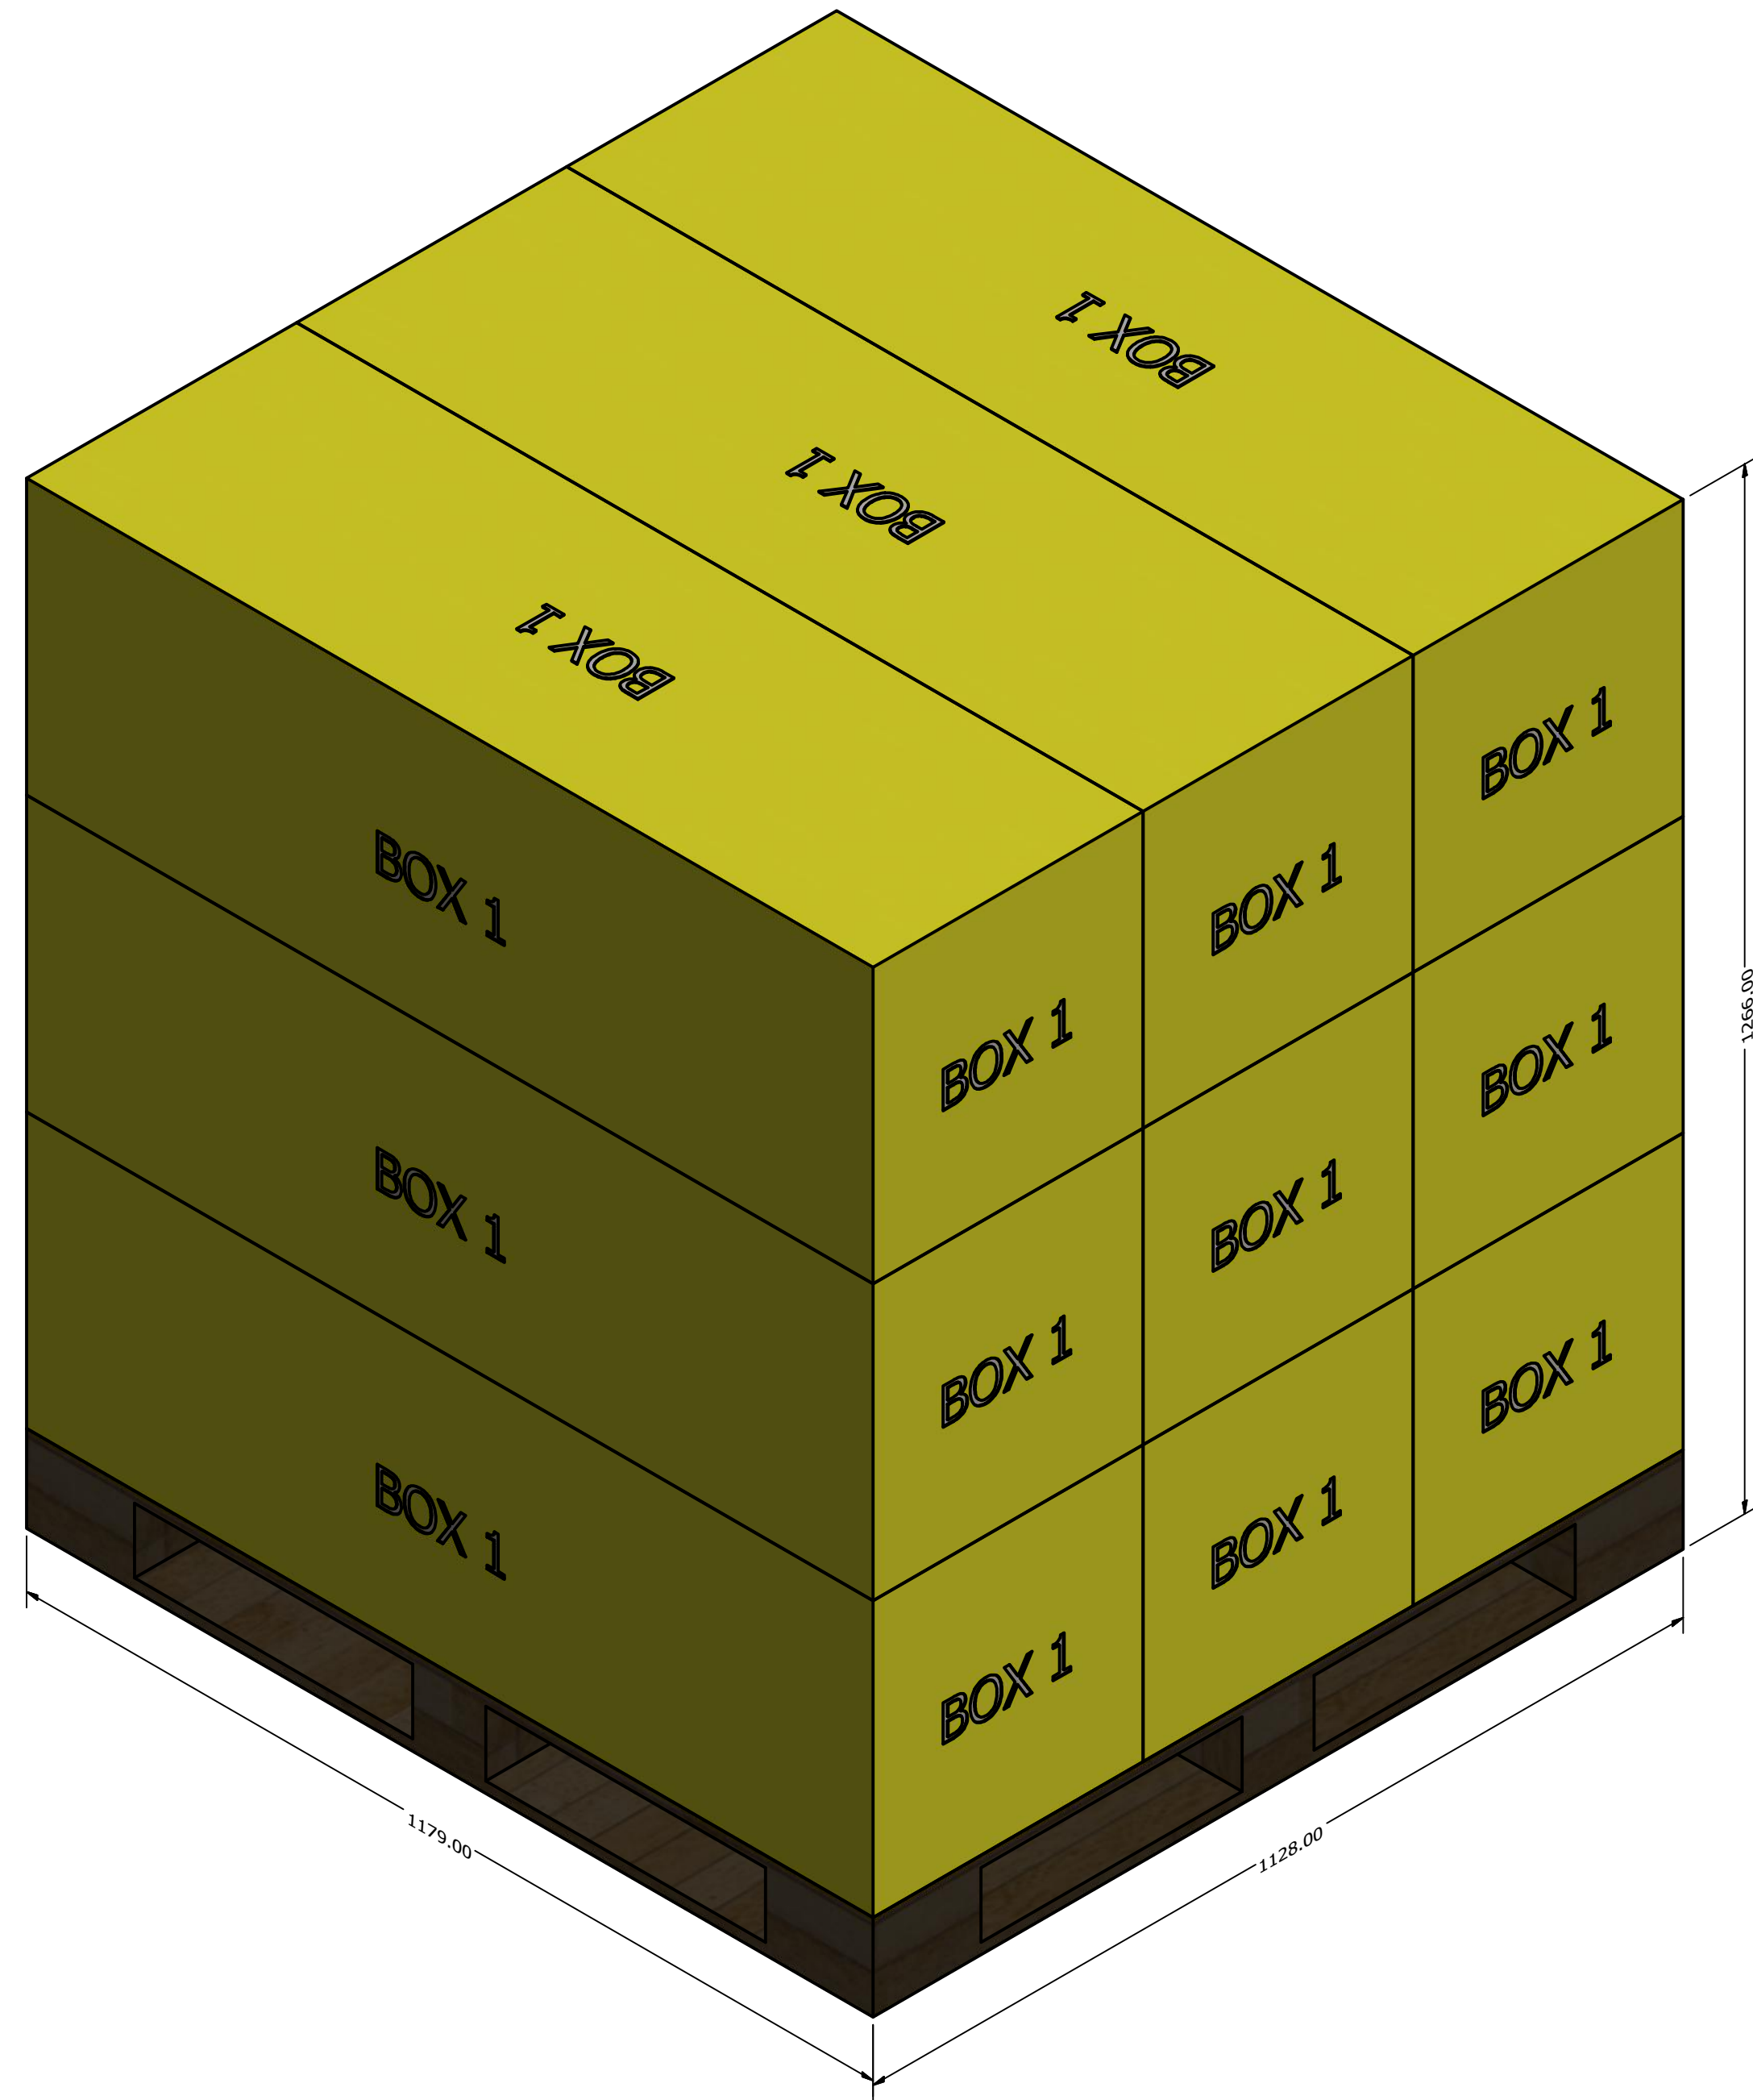

65314 Timberlake Container Loading Diagram

(1 unit=1 box, 360 units/40HQ, 40 pallets/ 40HQ, Gross weight: 14320kg)

Top view

Side view

End view

DRAWN Rudy		TITLE		
CHECKED				
QA		DWG NO		
MFG				
APPROVED		SIZE D	REV	
		SCALE 1 : 20	SHEET 1 OF 1	

Pallet A (9 units/Pallet)

BOX1 (37KG)

DRAWN Rudy				
CHECKED		TITLE		
QA				
MFG				
APPROVED				
		SIZE D	DWG NO BOXES	REV
		SCALE 1 / 6	SHEET 1 OF 1	