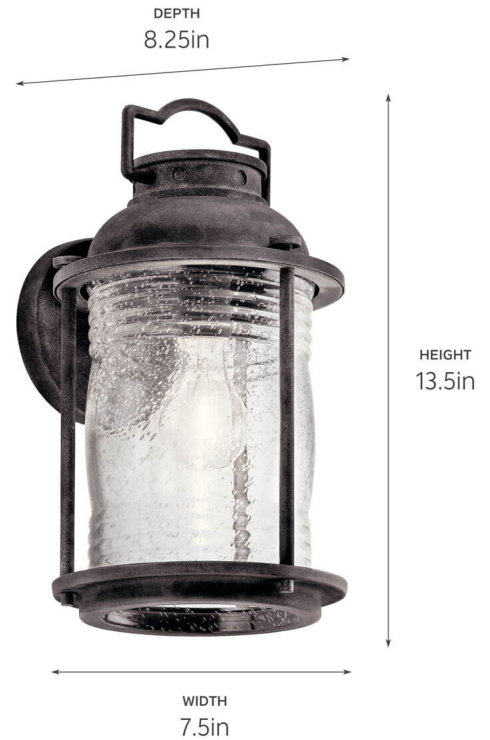

SPECIFICATIONS

Certifications/Qualifications

ADA Compliant	No
Prop65	No
DarkSky Approved	No
Location Rating	Wet
	kichler.com/warranty

Dimensions

Height	13.5"
Width	7.5"
Height From Center Of Wall Opening (Spec Sheet)	5.5"
Depth	8.25"
Weight	4 LBS
Canopy Height	5"
Canopy Depth	0.8"

Electrical

Input Voltage	120 V

Light Source

Light Source	Bulb
Lamp Included	Not Included
# Of Bulbs/LED Modules	1
Max Or Nominal Watt	100 W
Lamp Type	A19
Socket Type	E26 (Medium)
Dimmable	Yes

Mounting/Installation

Interior/Exterior	Exterior Product
Mounting Style	WALL MOUNT
Mounting Weight	2.4 LBS
Modular	No
Lead Wire Length	6

FIXTURE ATTRIBUTES

Housing/Glass

Primary Material	Aluminum
Shade Included	No
Shade Dimensions	7.50 DIA X 12.00

Product/Ordering Information

Sku	49570WZC
Finish	Weathered Zinc
UPC	783927445863

Finishes

Weathered Zinc