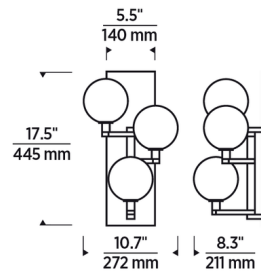

CLICK TO VIEW PRODUCT

Notes: