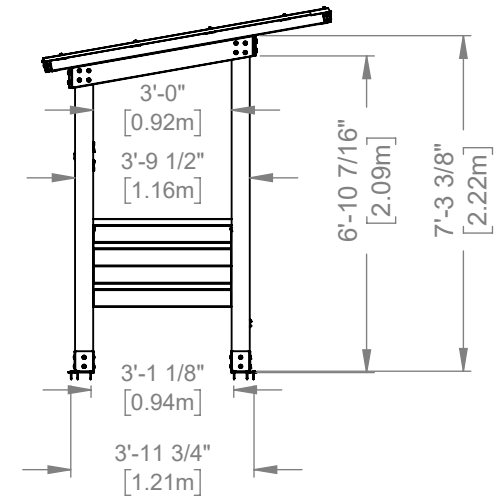

Part Number 2506190 BRIARTON FOOTPRINT

SHEET 1 OF 1

SIZE

Backyard Discovery
 3305 Airport Drive Pittsburg, KS. 66762
 www.backyarddiscovery.com

This drawing and its contents are the property of Backyard Discovery issued in strict confidence and shall not without the prior written permission of the above stated company, be reproduced, copied, or used for any purpose whatsoever except the manufacture of articles for Backyard Discovery. This drawing is loaned and subject to return upon demand.

ZONE	REV.	DESCRIPTION	DATE	APPROVED
REVISIONS				

TOLERANCES UNLESS OTHERWISE SPECIFIED (UNITS: mm) GENERAL = +1 -0 X.X = ±0.5mm ANGULAR = ±0.5°		FINISH SCALE NONE DATE 7/22/2025 DRAWN BY BA	DESCRIPTION BRIARTON FOOTPRINT PART NUMBER 2506190 BRIARTON FOOTPRINT	LABEL	REV
--	--	---	---	-------	-----