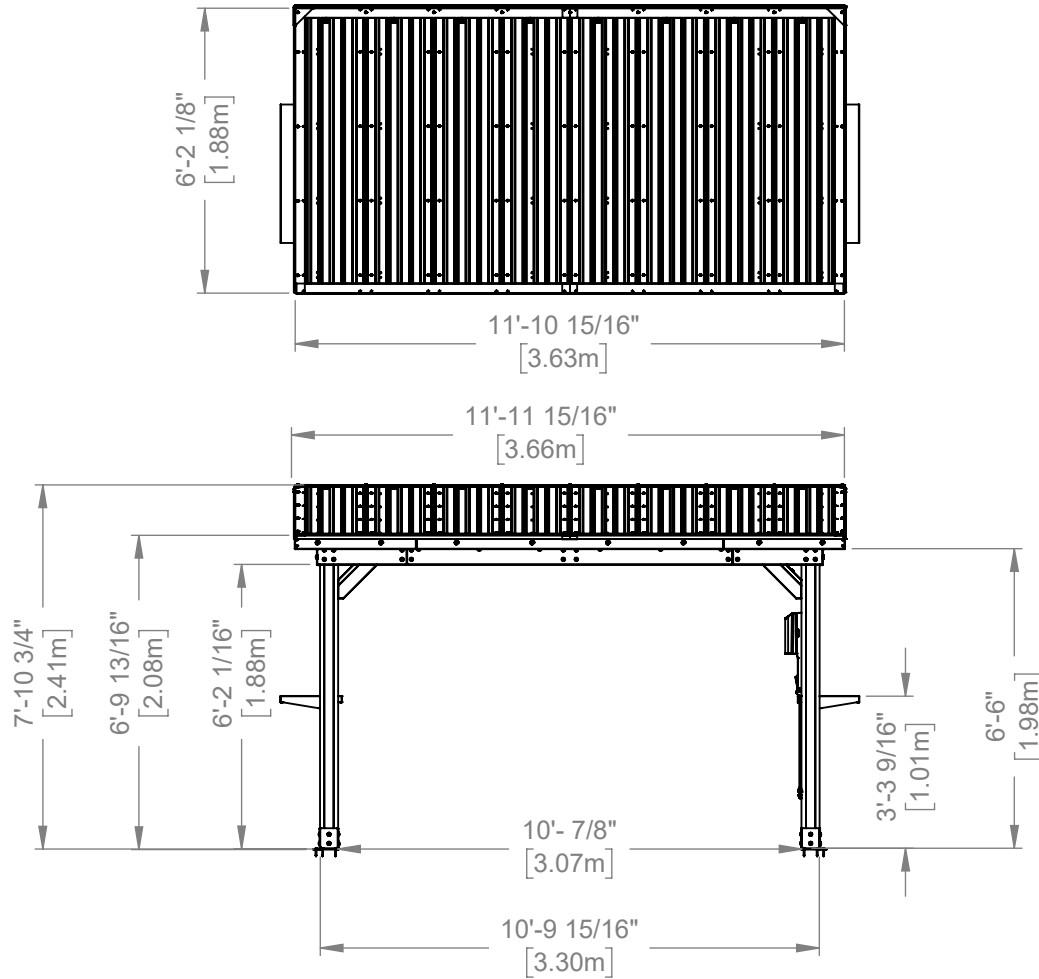

Part Number 2506190 BRIARTON FOOTPRINT

SHEET 1 OF 1

SIZE

Backyard Discovery
 3305 Airport Drive Pittsburg, KS. 66762
 www.backyarddiscovery.com

This drawing and its contents are the property of Backyard Discovery issued in strict confidence and shall not without the prior written permission of the above stated company, be reproduced, copied, or used for any purpose whatsoever except the manufacture of articles for Backyard Discovery. This drawing is loaned and subject to return upon demand.

ZONE	REV.	DESCRIPTION	DATE	APPROVED
REVISIONS				

TOLERANCES UNLESS OTHERWISE SPECIFIED (UNITS: mm) GENERAL = +1 -0 X.X = ±0.5mm ANGULAR = ±0.5°		FINISH SCALE NONE DATE 7/22/2025 DRAWN BY BA	DESCRIPTION BRIARTON FOOTPRINT PART NUMBER 2506190 BRIARTON FOOTPRINT	LABEL	REV
--	--	---	---	-------	-----