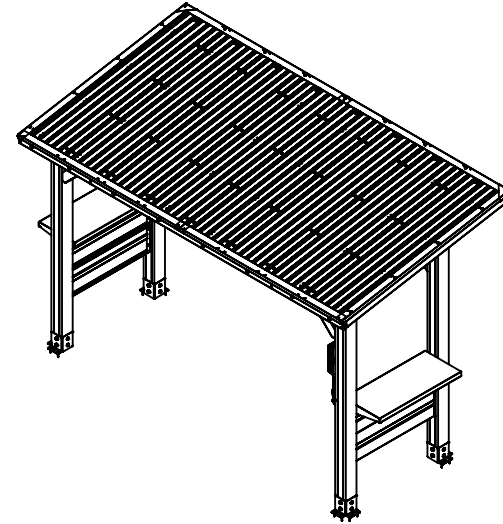

Part Number 2506190 BRIARTON FOOTPRINT

SHEET 1 OF 1

SIZE

Backyard Discovery
 3305 Airport Drive Pittsburg, KS. 66762
 www.backyarddiscovery.com

This drawing and its contents are the property of Backyard Discovery issued in strict confidence and shall not without the prior written permission of the above stated company, be reproduced, copied, or used for any purpose whatsoever except the manufacture of articles for Backyard Discovery. This drawing is loaned and subject to return upon demand.

ZONE	REV.	DESCRIPTION	DATE	APPROVED
REVISIONS				

TOLERANCES UNLESS OTHERWISE SPECIFIED (UNITS: mm) GENERAL = +1 -0 X.X = ±0.5mm ANGULAR = ±0.5°		FINISH SCALE NONE DATE 7/22/2025 DRAWN BY BA	DESCRIPTION BRIARTON FOOTPRINT PART NUMBER 2506190 BRIARTON FOOTPRINT	LABEL	REV
--	--	---	---	-------	-----