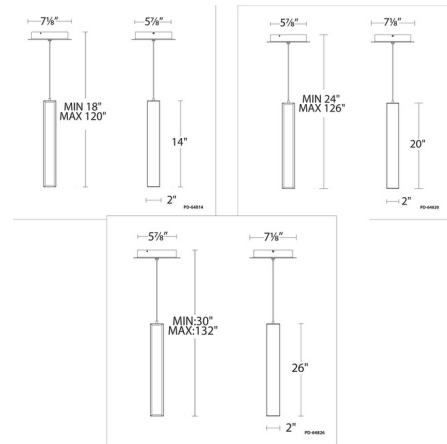

Specifications

COLOR White
 BODY FINISH Aged Brass
 WATTAGE 10W
 DIMMER Low Voltage Electronic
 DIMENSIONS 2"W x 14"H
 INTEGRATED LED MODULE 1 x LED/10W/120-277V LED
 COUNTRY OF ORIGIN China

Technical Information

PRODUCT DIMENSIONS Max Overall Height: 120
 LAMP LIFE 50000 hours
 COLOR RENDERING 90 CRI
 LAMP COLOR 3000K
 LUMENS/WATT 87.50
 LUMINOUS FLUX 875 lumens

Notes:

Shown in aged brass / white

CLICK TO VIEW PRODUCT