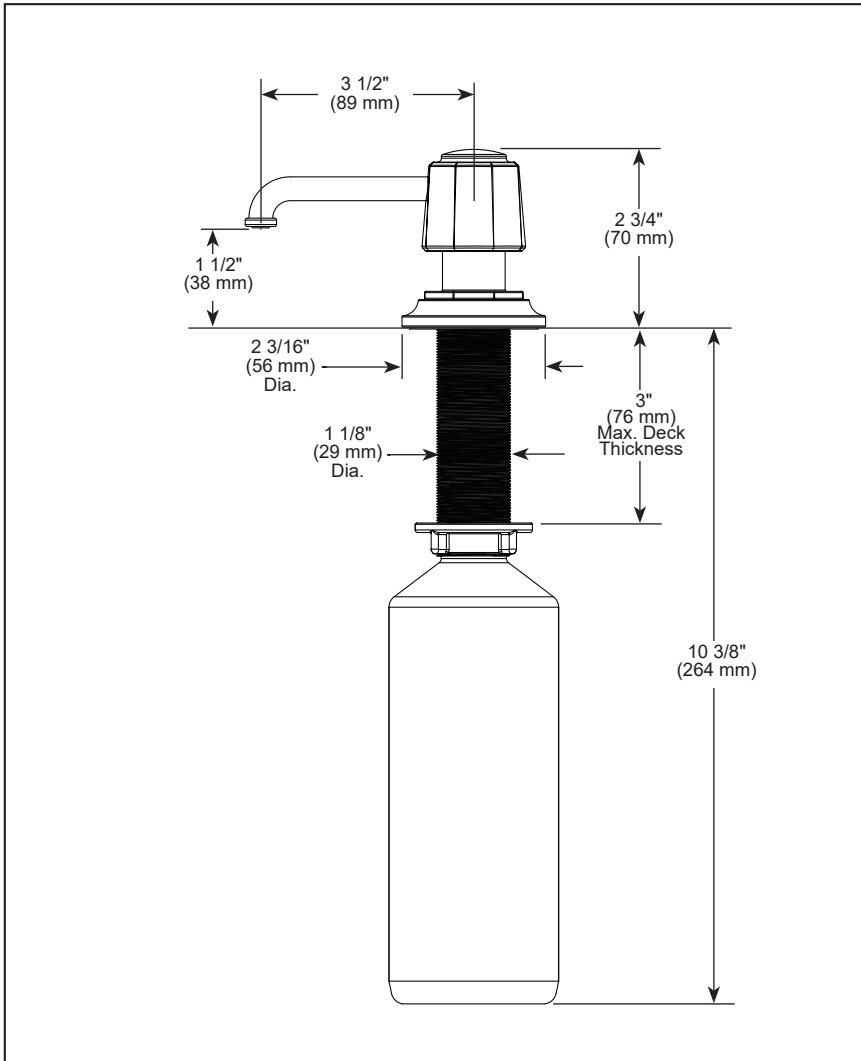

BRIZO®

SOAP DISPENSER

STANDARD SPECIFICATIONS:

- 13 ounce bottle
- Refillable from above the deck
- 3" max. deck thickness
- Fits hole size 1 3/8" +/- 1/8"

WARRANTY

- Parts and Finish – Lifetime limited warranty; or for commercial purchasers, 10 years for multi-family residential (apartments and condominiums) and 5 years for all other commercial uses, in each case from the date the product is received by the original purchaser or their authorized representative (installation contractor, etc.).
- Please go to www.brizo.com for the complete details of our limited warranty.