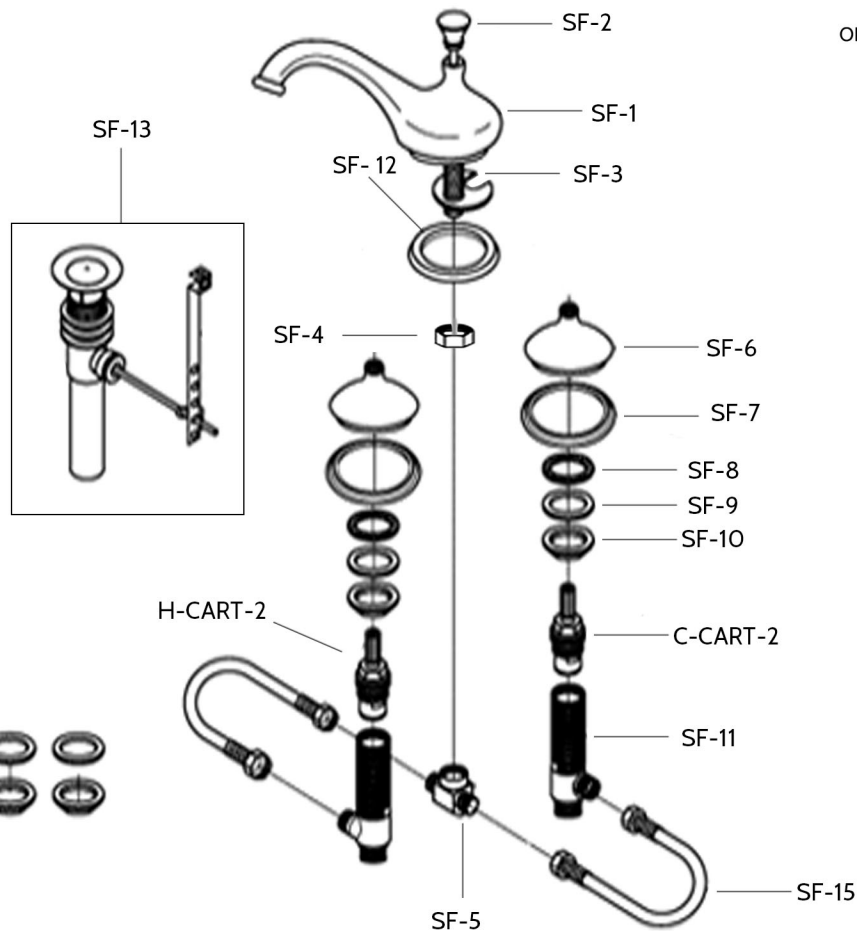

MAIDSTONE

www.MaidstoneSupply.com

Widespread Wide Spout Bathroom Sink Faucet

Part No: 124-WS1-MC, 124-WS1-ML, 124-WS1-PL

Unpack and check all the parts, and read the instructions.

PART NO.	DESCRIPTION	QTY
C-CART-2	COLD CARTRIDGE	1
H-CART-2	HOT CARTRIDGE	1
SF-1	SPOUT	1
SF-2	LIFT ROD	1
SF-3	BRASS SPOUT WASHER	1
SF-4	BRASS SPOUT NUT	1
SF-5	BRASS SPOUT TEE	1
SF-6	ESCUTCHEON	2
SF-7	ESCUTCHEON FLANGE	2
SF-8	RUBBER WASHER	4
SF-9	BRASS WASHER	2
SF-10	BRASS NUT	4
SF-11	CARTRIDGE HOUSING	2
SF-12	SPOUT FLANGE	1
SF-13	DRAIN ASSEMBLY	1
SF-15	HOSE	2