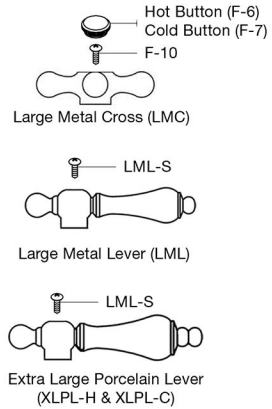

MAIDSTONE

www.MaidstoneSupply.com

Widespread Wide Spout Bathroom Sink Faucet

Part No: 124-WS1-MC, 124-WS1-ML, 124-WS1-PL

Unpack and check all the parts, and read the instructions.

PART NO.	DESCRIPTION	QTY
C-CART-2	COLD CARTRIDGE	1
H-CART-2	HOT CARTRIDGE	1
SF-1	SPOUT	1
SF-2	LIFT ROD	1
SF-3	BRASS SPOUT WASHER	1
SF-4	BRASS SPOUT NUT	1
SF-5	BRASS SPOUT TEE	1
SF-6	ESCUTCHEON	2
SF-7	ESCUTCHEON FLANGE	2
SF-8	RUBBER WASHER	4
SF-9	BRASS WASHER	2
SF-10	BRASS NUT	4
SF-11	CARTRIDGE HOUSING	2
SF-12	SPOUT FLANGE	1
SF-13	DRAIN ASSEMBLY	1
SF-15	HOSE	2