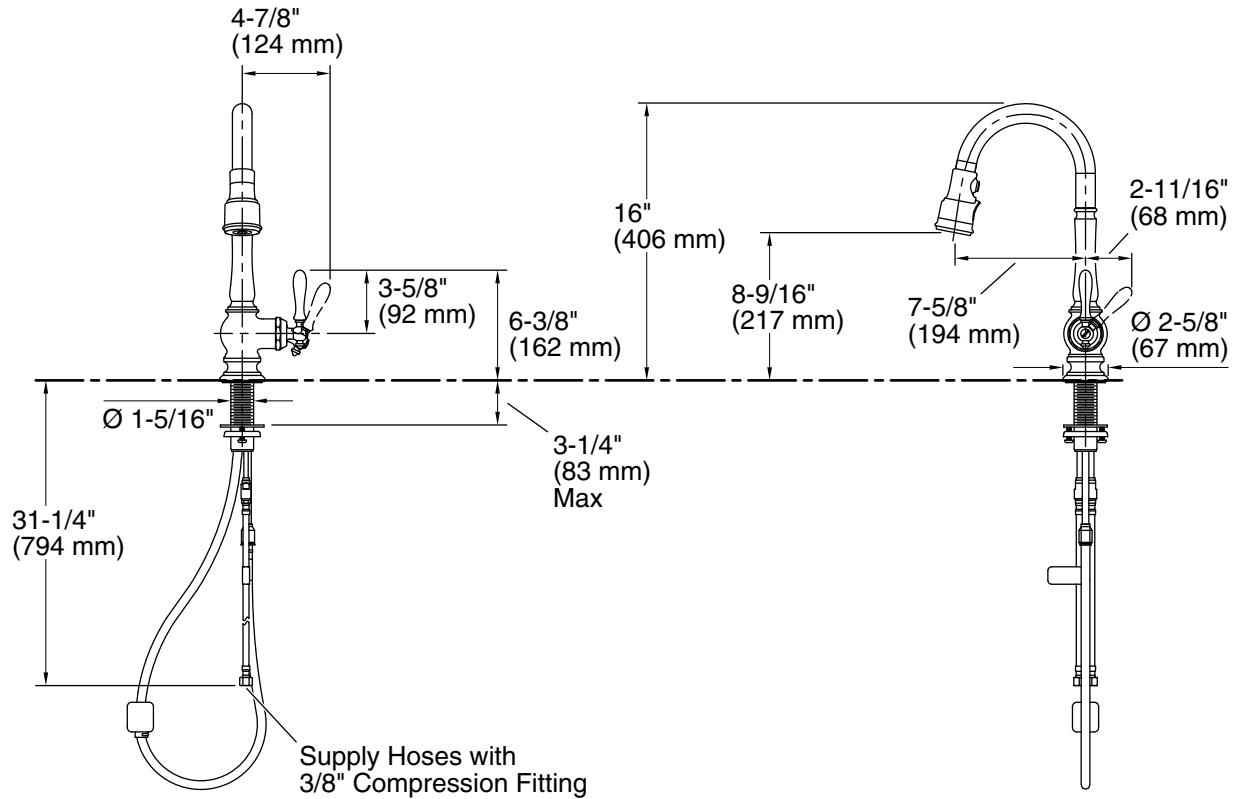

## Adapters, Rough-in and Extension Kits

1012715 Range: 3-1/4" (83 mm) - 5-3/8" (137 mm)

### Technical Information

All product dimensions are nominal.

Faucet flow rate: 1.5 gal/min (5.7 l/min)

### Spout:

Spout reach: 7-5/8" (193 mm)