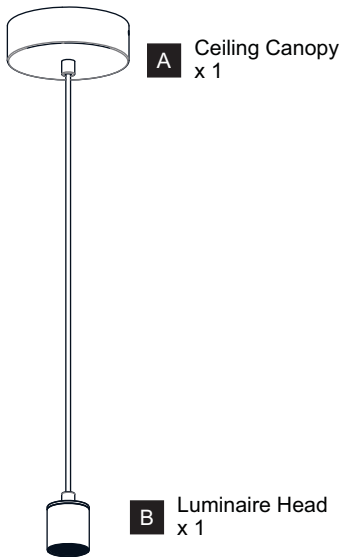

CAUTION

- For your safety, read instructions completely before beginning installation.
- If in doubt about electrical installation, consult a licensed electrician.

TOOLS REQUIRED

Ratings	120~277Vac, 60Hz	
	Model No.	Wattage
	PCSKY1505BRG	8W

PACKAGE CONTENTS

MOUNTING HARDWARE

INSTALLATION

1 Adjust Cord Length: Fixture Height Adjustable 13" to 103"

2 Install Crossbar

3 Wiring

4 Install Ceiling Canopy to Crossbar

5 Install Crystal