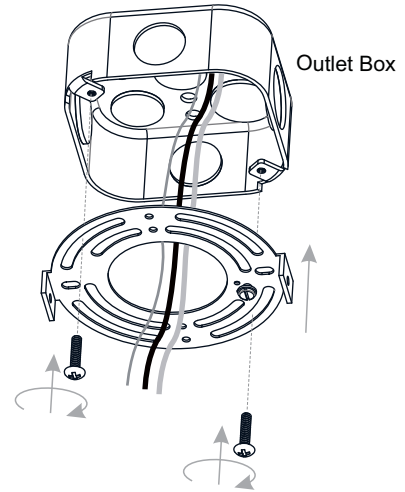

PACKAGE CONTENTS

MOUNTING HARDWARE

INSTALLATION

1 Adjust Cord Length: Fixture Height Adjustable 13" to 103"

2 Install Crossbar

3 Wiring

4 Install Ceiling Canopy to Crossbar

5 Install Crystal

Your installation is now complete! Restore electricity and save this sheet for future reference.