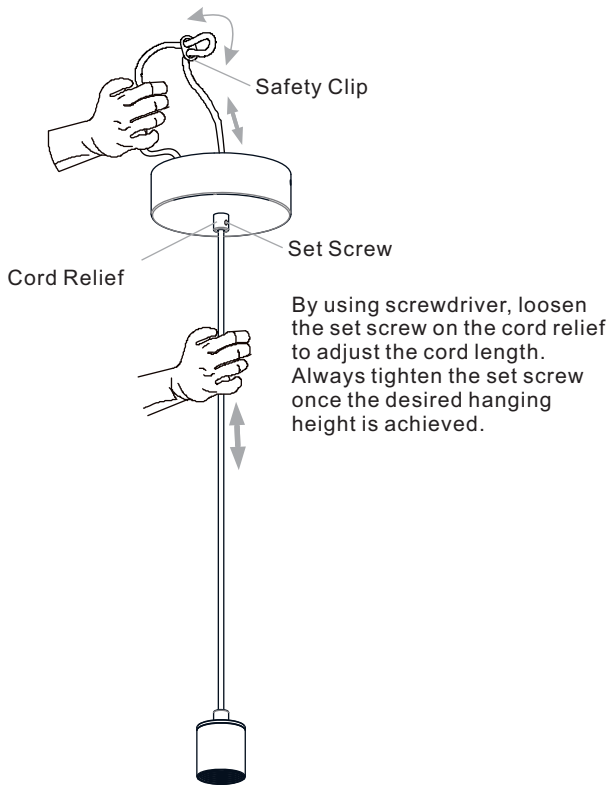

PACKAGE CONTENTS

MOUNTING HARDWARE

INSTALLATION

1 Adjust Cord Length: Fixture Height Adjustable 13" to 103"

2 Install Crossbar

3 Wiring

4 Install Ceiling Canopy to Crossbar

5 Install Crystal