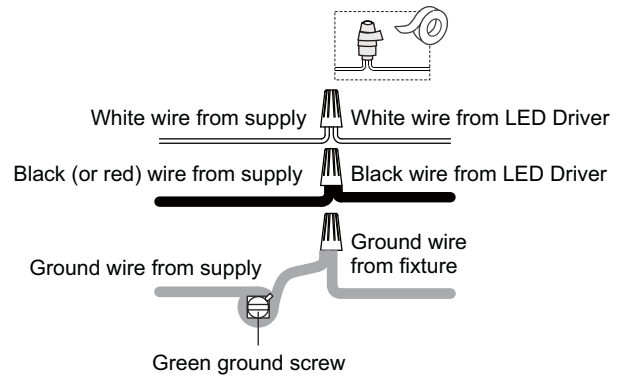

PACKAGE CONTENTS

MOUNTING HARDWARE

INSTALLATION

1 Adjust Cord Length: Fixture Height Adjustable 13" to 103"

2 Install Crossbar

3 Wiring

4 Install Ceiling Canopy to Crossbar

5 Install Crystal

Your installation is now complete! Restore electricity and save this sheet for future reference.