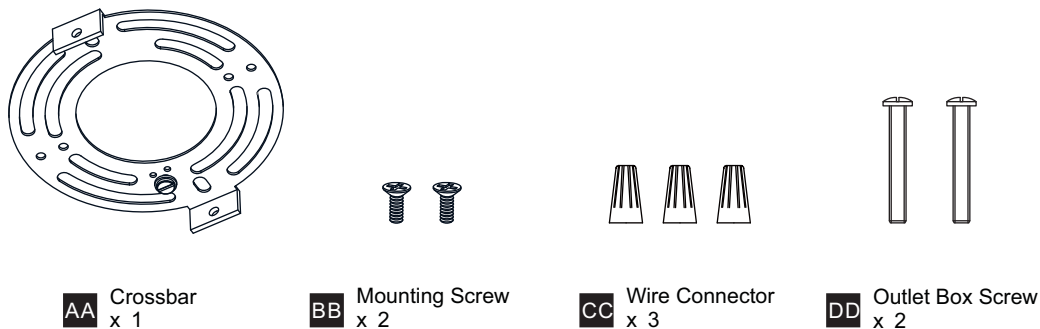

PACKAGE CONTENTS

MOUNTING HARDWARE

INSTALLATION

1 Adjust Cord Length: Fixture Height Adjustable 13" to 103"

2 Install Crossbar

3 Wiring

4 Install Ceiling Canopy to Crossbar

5 Install Crystal