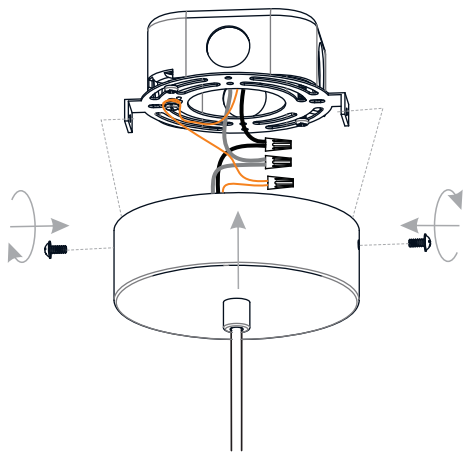

PACKAGE CONTENTS

MOUNTING HARDWARE

INSTALLATION

1 Adjust Cord Length: Fixture Height Adjustable 13" to 103"

2 Install Crossbar

3 Wiring

4 Install Ceiling Canopy to Crossbar

5 Install Crystal