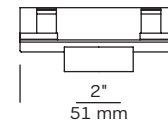

Item Numbers	9830(-15 -12)
Reflector	"L" ACCENT TASK SOCKET
Voltage	12V AC
Lamp Base	FESTOON
Certification	CETL
Maximum Wattage	(1) 10W XENON FESTOON (1) LED FESTOON
Recommended Minimum Spacing	2" ON CENTER (5W XENON) 4" ON CENTER (LED FESTOON)
Material	HEAT RESISTANT POLYCARBONATE BASE AND ANODIZED ALUMINUM REFLECTOR

⁽¹⁾ LX LED Festoons are dimmable on magnetic and electronic low voltage systems. For magnetic systems, a standard incandescent or magnetic low voltage (MLV) dimmer can be used. For electronic, an electronic low voltage (ELV) dimmer is recommended.

Lamps in chart above only compatible with Festoon Lampholder 9830.

APPLICATION GUIDE

Application	Recommended Spacing on Center	Suggested Lamp Source(s)
Above Cabinet	6" - 12"	LED FESTOON
Under Cabinet	2" - 6"	LED FESTOON
Inside Cabinet	1 - 2 PER SHELF	LED FESTOON
Toe Space	4"	LED FESTOON
Showcase	4" - 6"	LED FESTOON
Cove	2" - 6"	LED FESTOON