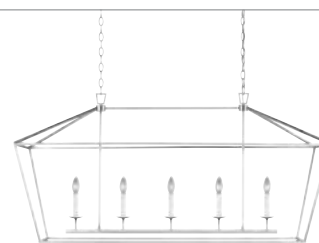

Medium Four Light
Linear Lantern

DIANNA

p.114

FINISHES

- Brushed Nickel (-962)
- Satin Brass (-848)
- Midnight Black (-112)

EN★ DAMP T24 T24

Medium Five Light
Linear Lantern

Medium Five Light
Linear Lantern