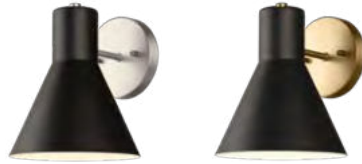

TOWNER

p.246

FINISHES | MATERIALS

- Brushed Nickel (-962)
- Black Metal Shade
- Satin Brass (-848)
- Black Metal Shades

EN★ DAMP T24 T24 +

One Light
Wall Sconce

One Light
Wall Sconce

VECTOR

p.244

FINISHES

- Chrome (-05)
- Brushed Nickel (-962)
- Satin Brass (-848)
- Midnight Black (-112)

EN★ DAMP T24 T24 ADA