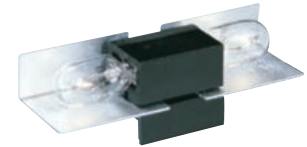

Item Number	9428(-15 -12)
Reflector	TWO LAMP SOCKET, IDEAL FOR COVE LIGHTING
Voltage	12V AC
Lamp Type	T3¼ WEDGE
Certification	CETL DAMP
Maximum Wattage	(2) 5W INCANDESCENT OR XENON
Recommended Minimum Spacing	4" ON CENTER
Material	HEAT RESISTANT POLYCARBONATE BASE AND ANODIZED ALUMINUM REFLECTOR

APPLICATION GUIDE

Application	Recommended Spacing on Center	Suggested Lamp Source(s)
Above Cabinet	2" - 4"	3W-5W INCANDESCENT OR XENON
Inside Cabinet	1 - 2 PER SHELF	3W-5W INCANDESCENT OR XENON
Toe Space	2" - 4"	3W-5W INCANDESCENT OR XENON
Cove	4"	3W-5W INCANDESCENT OR XENON