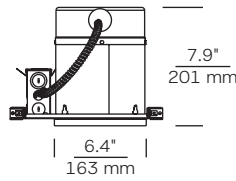

1128
New Construction / IC Airtight

Airtight Construction

Meets airtight requirements for 2.0 CFM or less air leakage.

Safe – thermally protected, listed for damp location

IC housings approved for use in direct contact with insulation.

Adjustable housing

Housing adjusts vertically for various ceiling thicknesses.

Junction box with integral Romex connector

Features quick-push and lock connector and through-circuit wiring with 4-in/4-out #12 Wire.

Quick Connectors

QC models come with quick connect Wire connectors for fast connections to house Wire.

6" BAFFLE TRIM

(1) Medium Base
PAR30L 75W max.
(1) Medium Base
PAR30S 50w max.
(1) Medium Base
BR30 65w max.

DAMP

1126-14

6" BAFFLE TRIM

(1) Medium Base
PAR30L 75W max.
(1) Medium Base
PAR30S 50w max.
(1) Medium Base
BR30 65w max.

DAMP

1151AT-14

6" SHOWER TRIM

(1) Medium Base
40w max.

WET

1155AT-15

6" OPEN SHOWER TRIM

(1) Medium Base
PAR30L 75W max.
(1) Medium Base
PAR30S 50w max.
(1) Medium Base
PAR38 90w max.

WET

1154AT-14