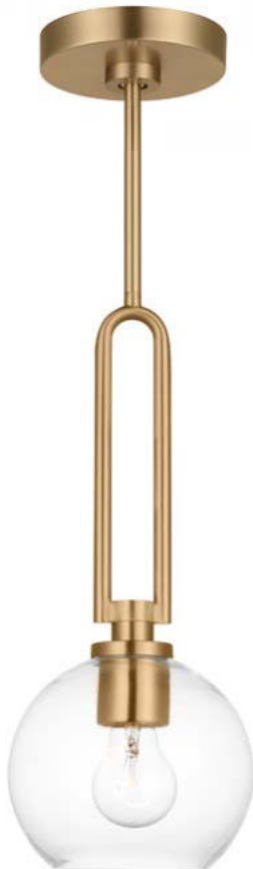

A. ONE LIGHT MINI-PENDANT

D: 10" H: 19.875"

Supplied with 10' of wire, (3) 12" Stems, (1) 6" Stem

DAMP

6155701(-962 -848 -112)

(1) Medium G25 60W max.

T24

6155701EN7(-962 -848 -112)

(1) Med. Base LED 2700K,
8W, 800 Lumen lamp incl.

T24 EN*

A

Satin Brass Finish (-848)
Clear Glass