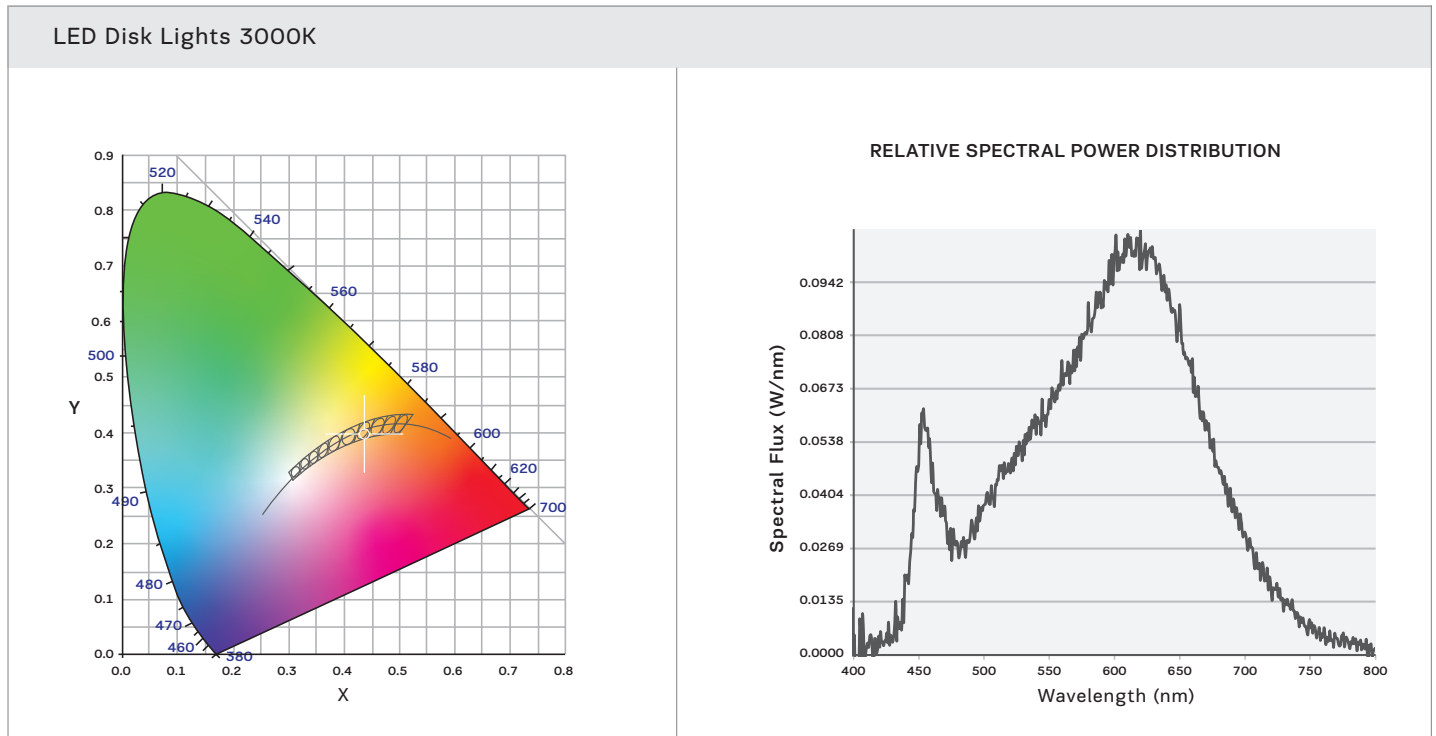

BINNING CHART

Indicates how consistent color is from LED-to-LED along the black body curve of natural light. 1-step color binning helps ensure color variance is imperceptible to the human eye. Chart applies to all LED Disk Light fixtures with a variance of 5%.

CONFIGURATION

Generation Lighting LED Disk lights can be configured in a daisy chain of up to 20 disks using our USB C to C cables.