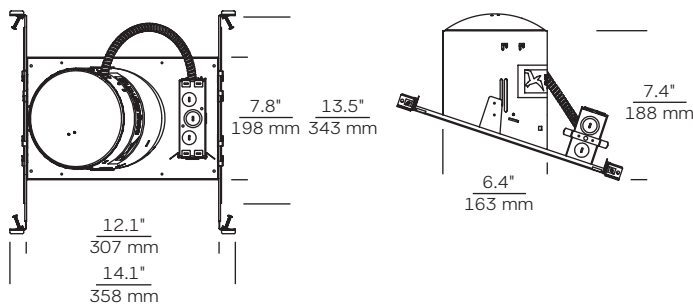

1109
New Construction / IC Airtight / Sloped Ceiling

Airtight Construction

Meets airtight requirements for 2.0 CFM or less air leakage.

Safe – thermally protected, listed for damp location

IC housings approved for use in direct contact with insulation.

Adjustable Housing

Housing adjusts vertically for various ceiling thicknesses

Junction box

Features quick-push and lock connector and through-circuit wiring with 4in/4-out #12 Wire.

6" SLOPED TRIM

(1) Medium Base
PAR38 75W max.

DAMP