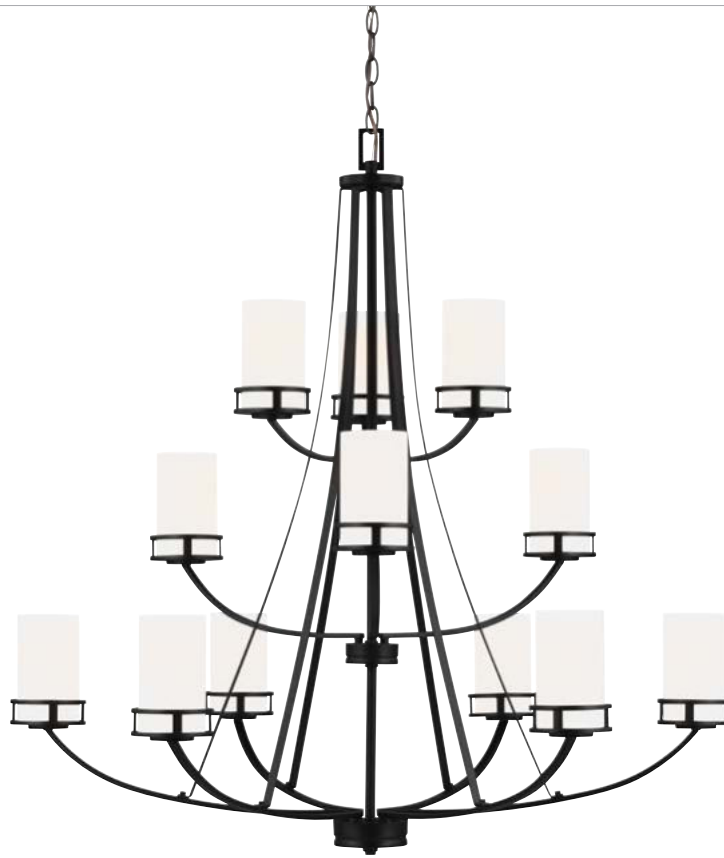

**A. EXTRA LARGE
TWELVE LIGHT CHANDELIER**

D: 40" H: 40.625"
10' of Wire pre-laced through 6' of Chain
DAMP

3121612(-962 -710 -112)
(12) Medium Base 75W max.
T24

3121612EN3(-962 -710 -112)
(12) Med. Base LED 3000K,
9W, 800 Lumen lamps incl.
T24 EN*

**B. LARGE NINE
LIGHT CHANDELIER**

D: 33" H: 34"
10' of Wire pre-laced through 6' of Chain
DAMP

3121609(-962 -710 -112)
(9) Medium Base 75W max.
T24

3121609EN3(-962 -710 -112)
(9) Med. Base LED 3000K,
9W, 800 Lumen lamps incl.
T24 EN*

**C. MEDIUM FIVE
LIGHT CHANDELIER**

D: 24.125" H: 23.375"
6' of Wire pre-laced through 3' of Chain
DAMP

3121605(-962 -710 -112)
(5) Medium Base 75W max.
T24

3121605EN3(-962 -710 -112)
(5) Med. Base LED 3000K,
9W, 800 Lumen lamps incl.
T24 EN*

A

Midnight Black Finish (-112)
Etched White Glass