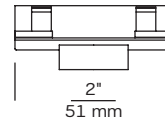

Item Numbers	9830(-15 -12)
Reflector	"L" ACCENT TASK SOCKET
Voltage	12V AC
Lamp Base	FESTOON
Certification	CETL
Maximum Wattage	(1) 10W XENON FESTOON (1) LED FESTOON
Recommended Minimum Spacing	2" ON CENTER (5W XENON) 4" ON CENTER (LED FESTOON)
Material	HEAT RESISTANT POLYCARBONATE BASE AND ANODIZED ALUMINUM REFLECTOR

FOOTCANDLE & SPACING CHART

Lamp Item #	Lampholder Spacing	Distance to Illuminated Surface				
		6"	12"	18"	24"	30"
97118(-32 -33)	2"	114	52	24	14	10
	4"	71	32	15	8.9	6.4
	6"	64	29	13	8	5.7
	8"	57	26	12	7.1	5.1
	10"	51	23	11	6.3	4.5
	12"	45	20	9.5	5.6	4.0
97119(-32 -33)	4"	179	81	38	22	16
	6"	160	72	34	20	14
	8"	142	64	30	18	13
	10"	128	58	27	16	11
	12"	114	52	24	14	10