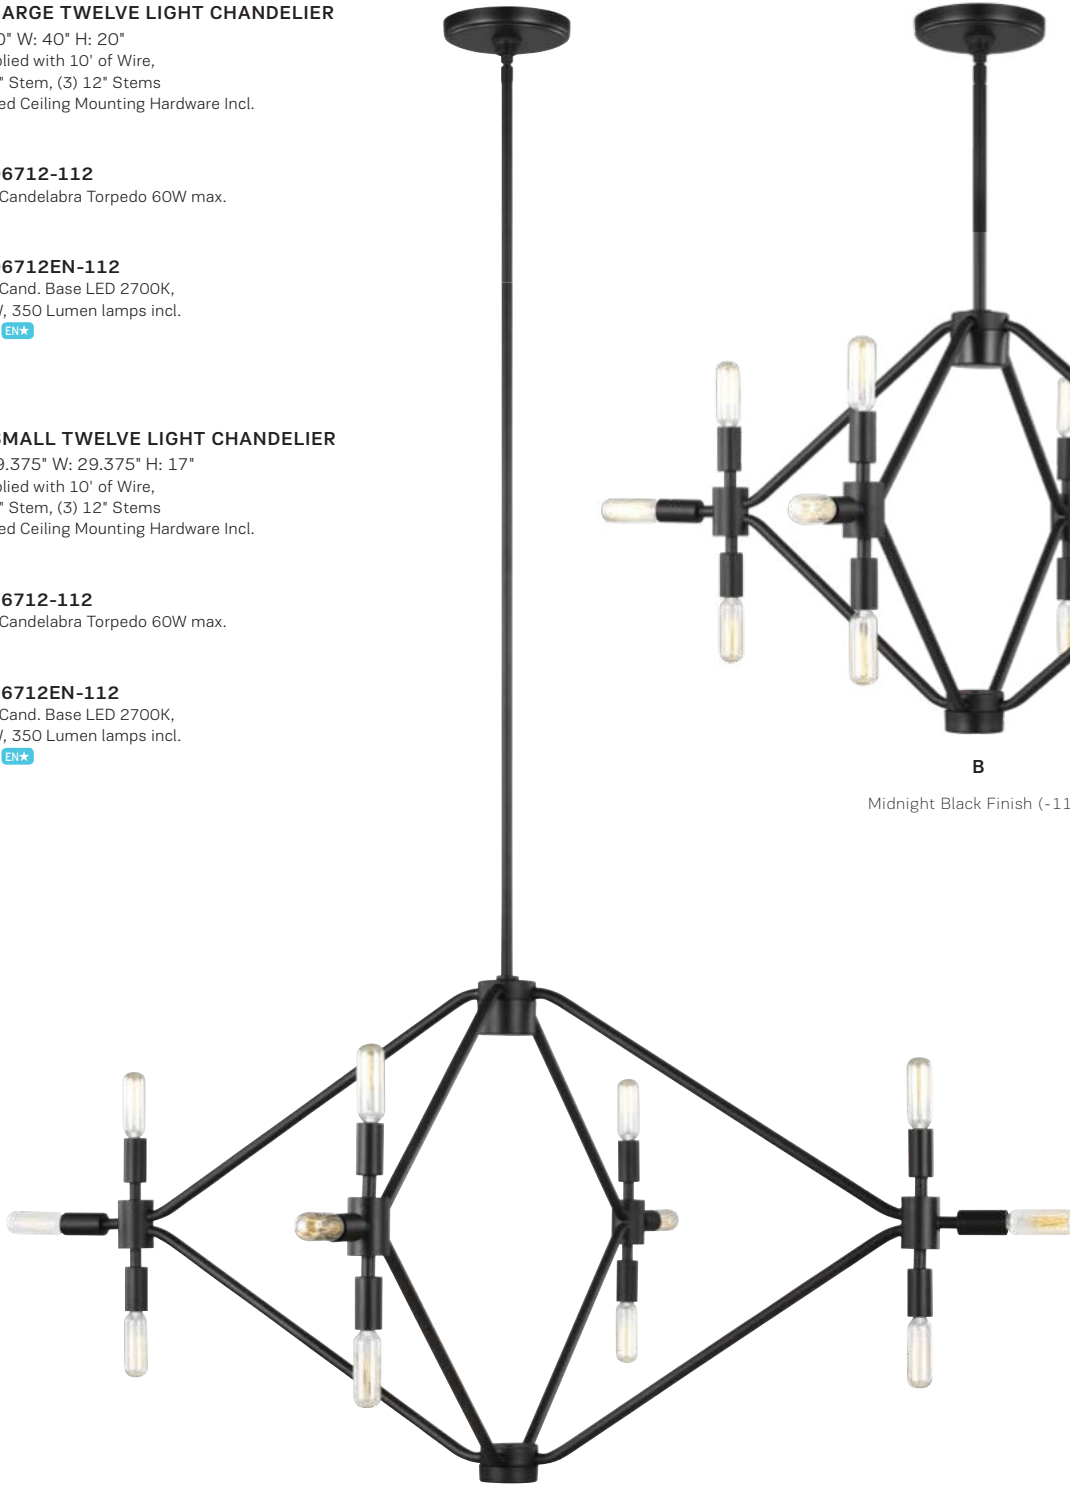

A

Midnight Black Finish (-112)

FINISH CODE

(-112) Midnight Black