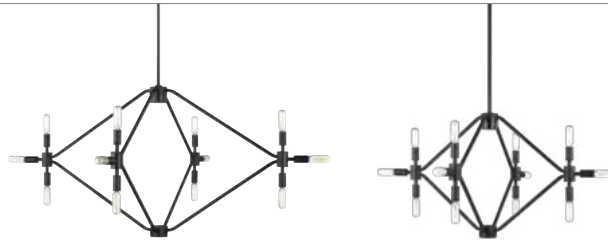

WYN

p.72

FINISH

Midnight Black (-112)

EN★ DAMP T24 T24

Large
Twelve Light
Chandelier

Small
Twelve Light
Chandelier

ZIRE

p.80

FINISHES | MATERIALS

Chrome (-05)
Clear Glass

Brushed Nickel (-962)
Clear Glass

Satin Brass (-848)
Clear Glass

Pewter Bronze (-778)
Clear Glass

Midnight Black (-112)
Clear Glass

EN★ DAMP T24 T24 +