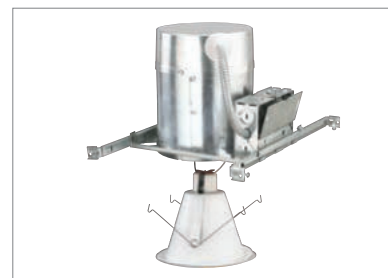

6" HOUSING 11028QC