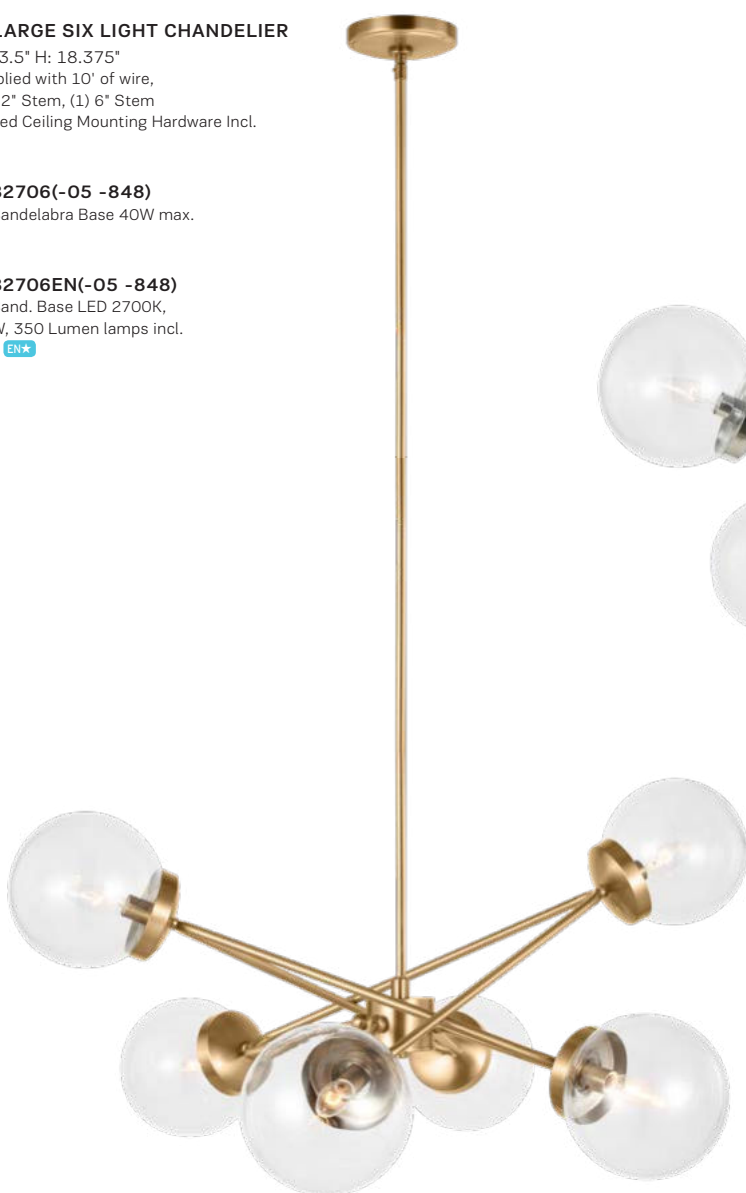

A. LARGE SIX LIGHT CHANDELIER

D: 33.5" H: 18.375"
Supplied with 10' of wire,
(3) 12" Stem, (1) 6" Stem
Sloped Ceiling Mounting Hardware Incl.
DAMP

3182706(-05 -848)

(6) Candelabra Base 40W max.
T24

3182706EN(-05 -848)

(6) Cand. Base LED 2700K,
3.5W, 350 Lumen lamps incl.
T24 EN*

A

Satin Brass Finish (-848)
Clear Glass