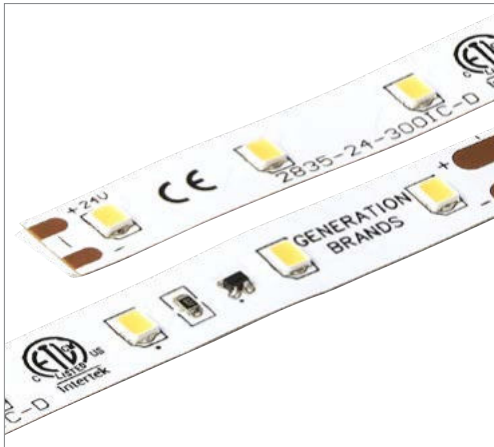

Small form factor, linear task and accent lighting is critical in residential and commercial spaces to layer light and create visual interest while placing light exactly where it is needed. LED Tape and Channels are often placed near a surface – frequently a white or light-colored surface which tends to pick up LED color variances adjacent to each other. We are proud to offer high color quality and consistency across our LED Tape and Accent Lighting lineup.

JANE LED TAPE

Jane LED Tape is perfect for a wide range of indoor applications where space is limited. Its low-profile design and flexibility allow for discrete installation in spaces like under cabinets, cove ceilings, toe-kicks, in cabinets or even in drawers. Jane 200 features high quality LED diodes that meet a stringent three-step binning threshold for maintaining a consistent color of light across an entire run.