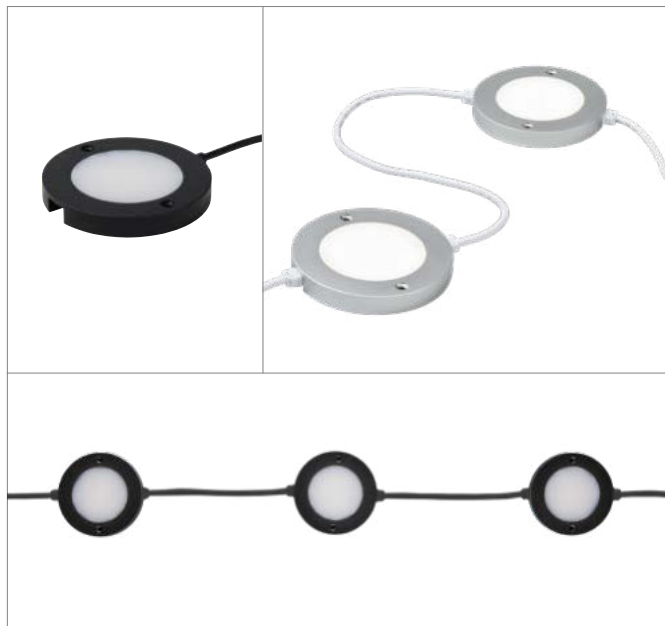

CONFIGURATION

Generation Lighting LED Disk lights can be configured in a daisy chain of up to 20 disks using our USB C to C cables.

LED DISK LIGHTS

COMPONENT GUIDE

CHOOSE FIXTURE	SELECT CONNECTORS	
<p>LED DISKS</p>  <p>White Finish (-15)</p>  <p>Brushed Nickel Finish (-962)</p>  <p>Black Finish (-12)</p> <p>984100S (-15 -962 -12) Diameter: 3" Height: 0.4375"</p>	 <p>A. USB C FEMALE INPUT TO 2 USB C MALE OUTPUTS Use to split the low voltage LED Disk connector cords to create a parallel run.</p> <p>984102S(-12 -15) L: 12"</p>	 <p>B. USB C TO USB C CABLE Connects LED Disk Lights together. Can also be used for wiring to remote transformers.</p> <p>984003S(-12 -15) L: 3"</p> <p>984006S(-12 -15) L: 6"</p> <p>984012S(-12 -15) L: 12"</p> <p>984018S(-12 -15) L: 18"</p> <p>984024S(-12 -15) L: 24"</p> <p>984072S(-12 -15) L: 72"</p>