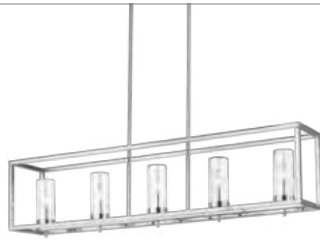

Large Five Light Linear Lantern