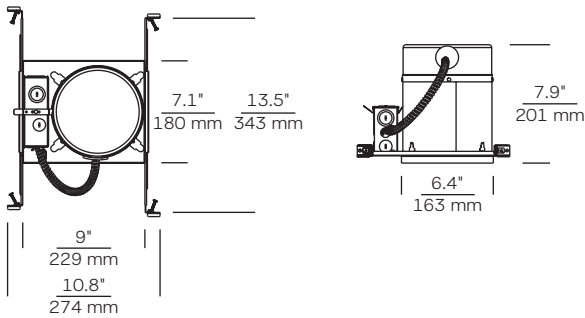

11028QC
New Construction / IC Airtight

Airtight Construction

Meets airtight requirements for 2.0 CFM or less air leakage.

Safe – thermally protected, listed for damp location

IC housings approved for use in direct contact with insulation.

Adjustable housing

Housing adjusts vertically for various ceiling thicknesses.

Junction box with integral Romex connector

Features quick-push and lock connector and through-circuit wiring with 4-in/4-out #12 Wire.

Quick Connectors

QC models come with quick connect Wire connectors for fast connections to house Wire.

6" FLAT GLASS SHOWER TRIM

(1) Medium Base
40w max.

WET

11033AT-15

6" OPEN SHOWER TRIM

(1) Medium Base
PAR30L 75W max.
(1) Medium Base
PAR30S 50w max.
(1) Medium Base
PAR38 90w max.

WET

1154AT-14

6" BAFFLE TRIM

(1) Medium Base
PAR30L 75W max.
(1) Medium Base
PAR30S 50w max.
(1) Medium Base
BR30 65w max.
(1) Medium Base
PAR38 90w max.

DAMP

1151AT-14