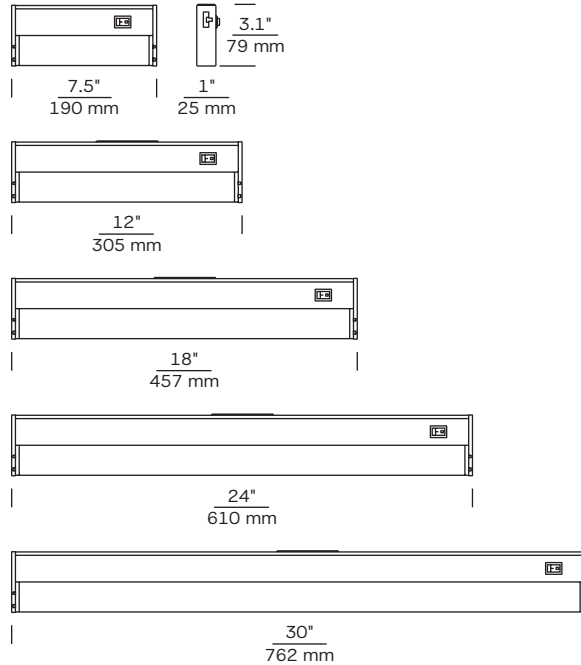

VIVID 120V LED

The Vivid LED Undercabinet series takes the classic xenon or fluorescent undercabinet light to the next level. Using high quality LED technology, these fixtures achieve great light output and a high level of energy efficiency at an extremely affordable price point.

2700K VIVID I	49274S-15	49275S-15	49276S-15	49277S-15	49278S-15
3000K VIVID I	49374S-15	49375S-15	49376S-15	49377S-15	49378S-15
2700K VIVID II	495192S-15	495292S-15	495392S-15	495492S-15	495592S-15
3000K VIVID II	495193S-15	495293S-15	495393S-15	495493S-15	495593S-15
Length	7.5"	12"	18"	24"	30"
Voltage	120V DIRECT WIRE				
Lumens (@ 3000K)	VIVID I: 343	VIVID I: 575	VIVID I: 900	VIVID I: 1245	VIVID I: 1461
	VIVID II: Please visit www.Generationlighting.com for updated information.				
Power Consumption	VIVID I: 6.4W	VIVID I: 9.7W	VIVID I: 15.5W	VIVID I: 20.6W	VIVID I: 26W
	VIVID II: Please visit www.Generationlighting.com for updated information.				
Efficacy	VIVID I: 54 LM/W	VIVID I: 59 LM/W	VIVID I: 58 LM/W	VIVID I: 60 LM/W	VIVID I: 55 LM/W
	VIVID II: Please visit www.Generationlighting.com for updated information.				
Color Rendering Index	90 CRI				
Rated Average Life	50,000 HOURS TO 70%				
Dimming range⁽¹⁾	DOWN TO 10%				
Installation	HARD WIRE OR PLUG IN WITH OPTIONAL POWER CORD ACCESSORY. LINK MULTIPLE UNITS WITH OPTIONAL CONNECTOR CORDS.				
Certification	EN★ T24				
Features	LOCAL ON/OFF SWITCH				

⁽¹⁾ Vivid 120V LED is dimmable with a standard incandescent or electronic low voltage (ELV) dimmer. When sizing dimmer consult with the dimmer manufacturer for information on de-rating the dimmer for in-rush current.