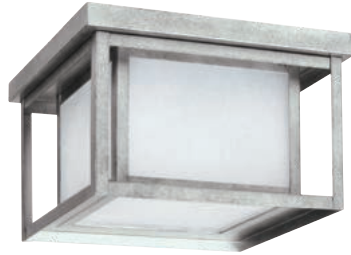

C. TWO LIGHT OUTDOOR CEILING FLUSH MOUNT

L: 9" W: 9" H: 6.25"

DAMP

79039(-57 -12)

(2) Medium Base 75W max.

T24

79039EN3(-57 -12)

(2) Med. Base LED 3000K, 9W, 800 Lumen lamps incl.

T24 EN*

7903997S(-57 -12)

LED: 2700K, 14 Watts, 1000 Lumens

T24 WOD EN* LED

C

Forged Iron Finish (-185)
Swirled Marbleized Glass

D. ONE LIGHT OUTDOOR POST LANTERN

L: 9" W: 9" H: 15"

WET

89129(-57 -12)

(1) Medium Base 75W max.

T24