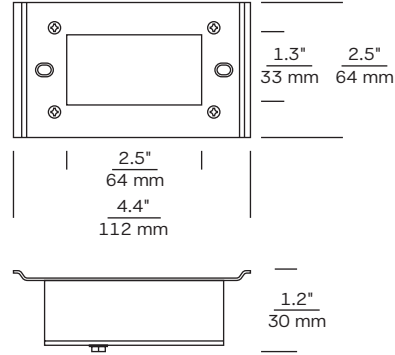

LED STEP LIGHTING