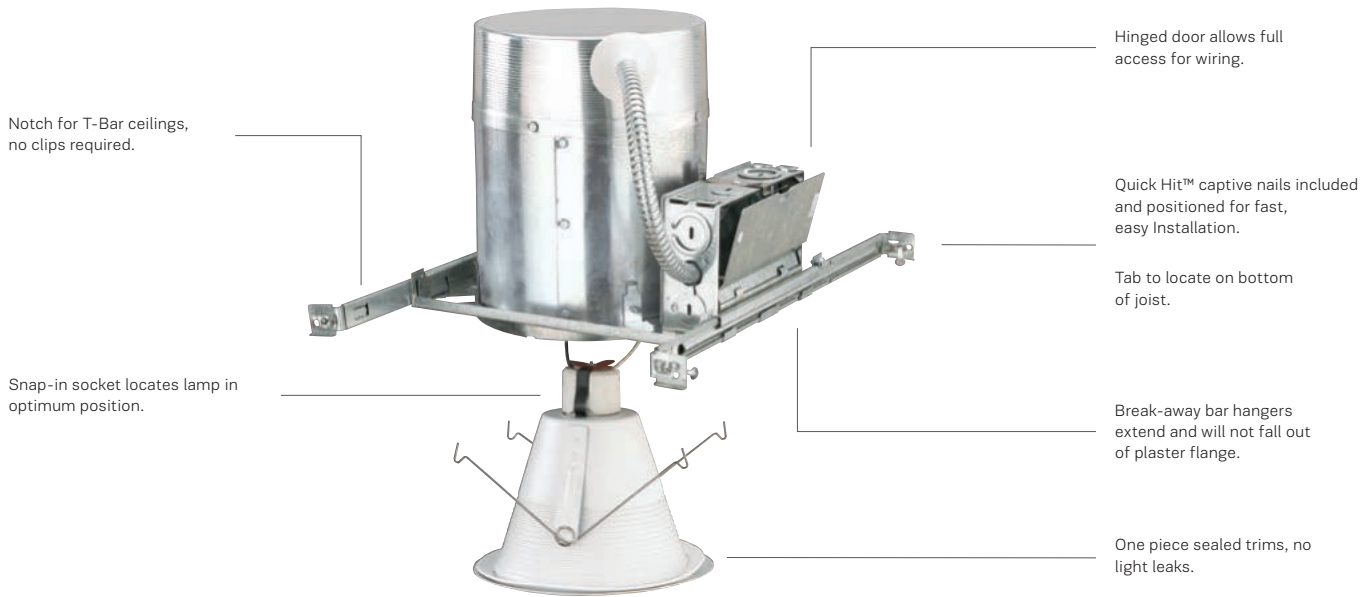

1121-14

Airtight Construction

Meets airtight requirements for 2.0 CFM or less air leakage.

Safe – thermally protected, listed for damp location

IC housings approved for use in direct contact with insulation.

Adjustable housing

Housing adjusts vertically for various ceiling thicknesses.

Junction box with integral Romex connector

Features quick-push and lock connector and through-circuit wiring with 4-in/4-out #12 Wire.

Quick Connectors

QC models come with quick connect Wire connectors for fast connections to house Wire.

6" FLAT GLASS SHOWER TRIM

(1) Medium Base
40w max.

WET

11033AT-15

6" OPEN SHOWER TRIM

(1) Medium Base
PAR30L 75W max.
(1) Medium Base
PAR30S 50w max.
(1) Medium Base
PAR38 90w max.

WET

1154AT-14

6" BAFFLE TRIM

(1) Medium Base
PAR30L 75W max.
(1) Medium Base
PAR30S 50w max.
(1) Medium Base
BR30 65w max.
(1) Medium Base
PAR38 90w max.

DAMP

1151AT-14