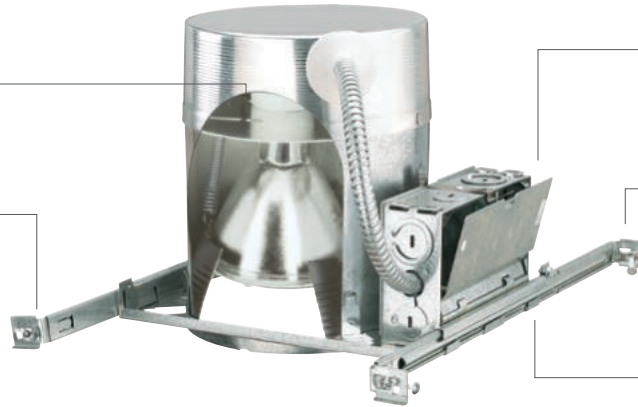

Adjustable socket assembly provides flexibility in lamping options.

Notch for T-Bar ceilings, no clips required.

Hinged door allows full access for wiring.

Quick Hit™ captive nails included and positioned for fast, easy installation. Tab to locate on bottom of joist.

Break-away bar hangers extend and will not fall out of plaster flange.