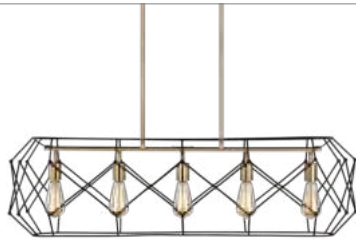

ZARRA

p.118

FINISH

Satin Brass (-848)
Midnight Black Accents

EN★ DAMP T24 T24

Medium Five Light Linear Lantern

ZIRE

p.110

FINISHES | MATERIALS

Chrome (-05)
Clear Glass
Brushed Nickel (-962)
Clear Glass
Satin Brass (-848)
Clear Glass
Pewter Bronze (-778)
Clear Glass
Midnight Black (-112)
Clear Glass

EN★ DAMP T24 T24