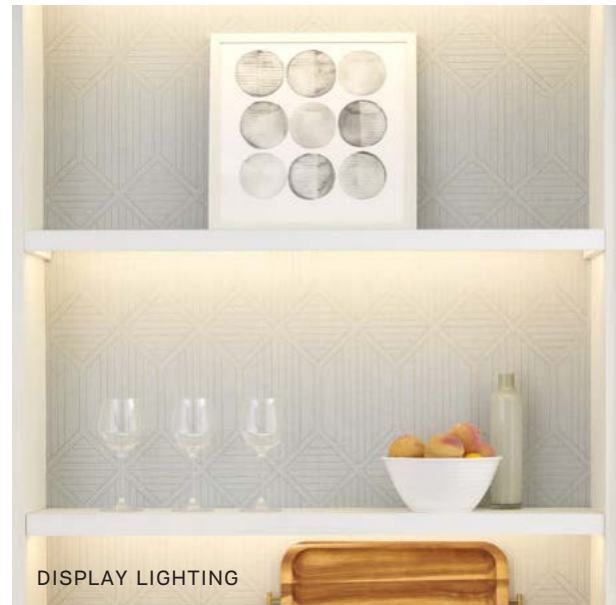

A WEALTH OF APPLICATIONS

Sea Gull is a trusted source for decorative and energy efficient accent lighting. We offer encased Undercabinet lighting, LED Disk Lights, Low-Voltage LED Linear Lighting, and our industry leading LX Cable System. We provide solutions for cove, undercabinet, display, and other accent lighting applications to create layers of lighting and visual interest. Our flexible, long-life LED linear lighting offers maximum flexibility – easy to install on most surfaces and field cuttable to ensure lighting that exactly meets your needs. Our product is certified for residential and commercial applications.