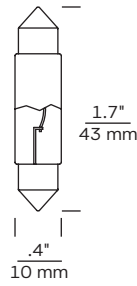

XENON FESTOON

Xenon Festoon are available in 5w and 10w. Our directional lampholder easily positions light where you need it (lampholder sold separately).

Item Number	97118(-32 -33)	97119(-32 -33)
Color Temperature	2550K	2650K
Voltage	12V AC	12V AC
Rated Watts	5 WATTS	10 WATTS
Finish	CLEAR (-32), FROSTED (-33)	
Gross Lumens	33	83
Power Consumption	4.2W	8.4W
Efficacy	8 LM/W	10 LM/W
Color Rendering Index	>90 CRI	
Rated Average Life	16,000 HOURS	12,000 HOURS
Dimmable	YES	
Lamp Base	FESTOON	
Recommended Spacing	4" ON CENTER (1" MINIMUM SEPARATION)	

FESTOON LAMPHOLDER

For use with our highly specified LED and Xenon festoons, Generation Lighting LX Festoon Lampholders feature a high quality reflector and base for directing light where you need it. Our Accent Task Socket for general applications provides crisp linear lighting. Each lampholder snaps onto LX Track and Cable with ease and can be spaced based on your criteria.