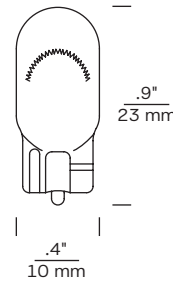

LX Wedge Base Lamps provide illumination for a varied list of applications. LX Wedge Base Lamps add another level of versatility to Generation Lighting LX Cable systems (lampholder sold separately).

Item Number	9728	9731	9732
Lamp Type	T3¼ INCANDESCENT	T3¼ XENON	T3¼ XENON
Color Temperature	2300K	2400K	2550K
Voltage	12V AC	12V AC	12V AC
Rated Watts	5W	3W	5W
Gross Lumens	23	15	33
Power Consumption	4W	2.7W	4.2W
Efficacy	6 LM/W	6 LM/W	8 LM/W
Color Rendering Index	>90 CRI	>90 CRI	>90 CRI
Rated Average Life	9,000 HOURS	19,000 HOURS	8,000 HOURS
Dimmable	YES	YES	YES
Lamp Base	WEDGE	WEDGE	WEDGE
Minimum Spacing	4" ON CENTER	4" ON CENTER	4" ON CENTER

WEDGE BASE LAMPHOLDER

For use with our xenon and incandescent wedge base lamps, Generation Lighting LX Wedge Base Lampholders feature a high quality reflector for minimizing light loss from your selected lamps. Each lampholder snaps onto LX Track and Cable with ease and can be spaced based on your criteria and lamp source (sold separately).