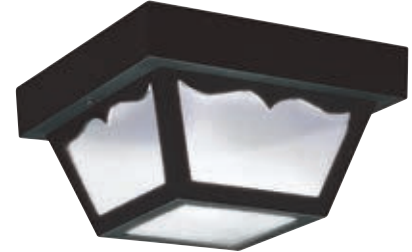

C

Black Polypropylene Finish (-15)
Clear Textured Glass

C. ONE LIGHT OUTDOOR CEILING FLUSH MOUNT

L: 8.25" W: 8.25" H: 4.75"

DAMP

7567(-15 -32)

(1) Medium Base 60W max.

T24

7567EN3(-15 -32)

(1) Med. Base LED 3000K, 9W, 800 Lumen lamp incl.

T24 EN*

FINISH CODES

(-15) White Polypropylene

(-32) Black Polypropylene

LAVON

A. ONE LIGHT OUTDOOR CEILING FLUSH MOUNT

L: 7.25" W: 7.25" H: 6.875"

DAMP

7546701(-15 -71 -12)

(1) Medium Base 60W max.

T24