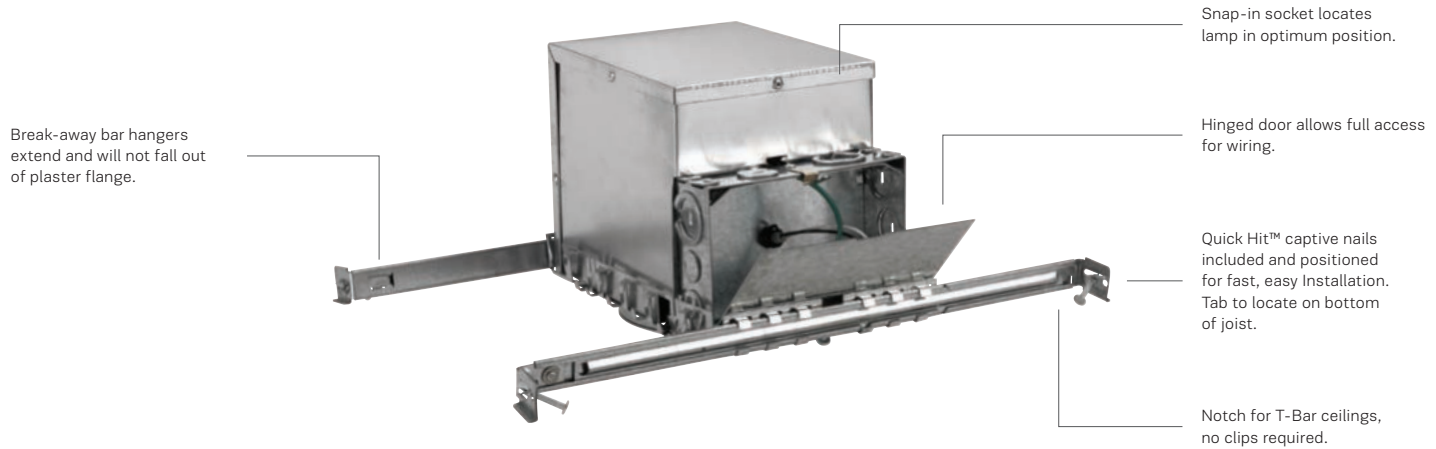

1179
New Construction / IC Airtight

Airtight construction

Meets airtight requirements for 2.0 CFM or less air leakage.

Safe – thermally protected, listed for damp location

IC housings approved for use in direct contact with insulation.

Adjustable housing

Housing adjusts vertically for various ceiling thicknesses.

Junction box

Features snap-on covers, pry-out knockouts, riveted ground Wire, and through-circuit wiring, with 2-in/2-out #12 Wire.

4" SHOWER TRIM

(1) Medium Base
PAR20 35w max.

WET

1152AT-15

4" SHOWER TRIM

(1) Medium Base
PAR20 35w max.

WET

1153AT-15

4" BAFFLE TRIM

(1) Medium Base
PAR20 50w max.

DAMP

1156AT-14

4" EYEBALL TRIM

(1) Medium Base
PAR20 50w max.

DAMP

1166AT-15

4" MULTIPLIER TRIM

(1) Medium Base
PAR20 50w max.

DAMP

1162AT-14