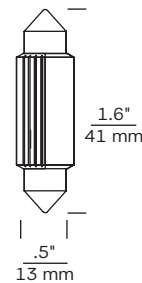

For new systems, pick a matching LX Festoon Lampholder and clip them onto your LX Cable and Track. LX LED Festoons are available in 2700 and 3000K in 12v (lampholder sold separately).

Item Number	96116S(-32 -33)	96118S(-32 -33)
Finish	CLEAR (-32), FROSTED (-33)	
Color Temperature	2700K	3000K
Voltage	12V AC	
Delivered Lumens	59	60
Power Consumption	.708W	
Efficacy	83 LM/W	85 LM/W
Color Rendering Index	>90 CRI	
Rated Average Life	50,000 HOURS TO 70%	
Dimmable⁽¹⁾	DOWN TO 10%	
Lamp Base	FESTOON	
Recommended Spacing	4" ON CENTER (1" MINIMUM SEPARATION)	
Certification	CETL	

FESTOON LAMPHOLDER

For use with our highly specified LED and Xenon festoons, Generation Lighting LX Festoon Lampholders feature a high quality reflector and base for directing light where you need it. Our Accent Task Socket for general applications provides crisp linear lighting. Each lampholder snaps onto LX Track and Cable with ease and can be spaced based on your criteria.