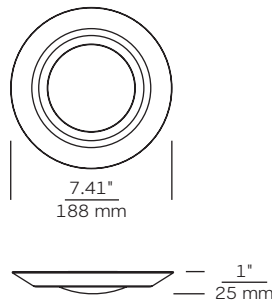

TRAVERSE LYTE

FEATURES & BENEFITS

- Designed for superior performance and value
- Economical, longer lasting alternative to standard recessed downlights
- Provides visually pleasing, color accurate illumination (90 CRI)
- Easy to install:
  - Standard 120V lighting fixture
  - Mounts on all standard junction boxes, including pan junction box
- Retrofits into most common recessed lighting housings with optional Edison base adapter (5" and 6" uses part #14795)
- ENERGY STAR® qualified
- Title-24 Compliant
- Wet rated for shower ceiling installations
- Dimmable down to 5%

DIMMER COMPATIBILITY

Forbes & Lomax	FLR603P
Legrand	RHL743P
Insteon	2477D
Lutron	DVCL-153P, SCL-152P, LECL-153P, CTCL-153P, MACL-153M, STCL-153, DVRP-253P, PD-6WCL, PD-SNE, MA-PRO, RRD-6NA, MRF2-6ELV, RRD-10ND, MRF2S-6CL,
Leviton	TSL06, DW1DK-1BZ, DSL06 SSL7A, 6672, DSE06-1

RECESSED HOUSING COMPATIBILITY

All-Pro	EI500AT, EI500RAT, ET500, ET500R, EI700AT, EI700RAT, EI700ATNB, EI700, EI700R, EI700NB, ET700, ET700R, EI700U, EI700UAT, EI2700AT, EI2700, ET2700, ET2700R
Capri	CR1, PR1, QL1, R9ASIC
Commercial Electric	H3, H17, H18
Elco	EL71CA
Halo	H7ICAT, H7RICAT, H7ICT, H7RICT, H7ICATNB, H7ICTNB, H7T, H7RT, H7TNB, H7TCP, H7UICAT, H7UICAT, H27ICAT, H27RICAT, H27ICT, H27RICT, H27T, H27RT, H5ICAT, H5RICAT, H5T, H5RT, H25ICAT
Juno	ICC22/R/W/S, IC23/W, IC21/R, TC2/R, IC20, IC25/W/S, TC20
Lightolier	11041CS/ICR/SIC/SICR, 11041CX (with ML7RAB housing adapter)
Lithonia Lighting	L7X, L7XP
Prescolite	IBXS
Progress	P87 (with ML7RAB housing adapter). Requires mounting clip accessory (sold separately). Consult factory for details.
Generation Lighting	1128, 1128QC, 11028, 11028QC, 11128, 11128QC, 11118, 11018, 1128FB
Thomas	PS1, PS9RM

SPECIFICATIONS

Item Number	14540S-15
Item Name	Traverse Lyte
Finish	White (-15)
Color Temperature	3000K
Lumens Delivered	850
Watts Consumed	13
Efficacy	65 lm/w
Color Rendering Index	90 CRI
Beam Spread	Lambertian
Rated Average Life	50,000 hours to 70%
Dimmable	Yes to <5%
Voltage	120V
Power Factor	>.9
Ambient Operating Temp.	-40°C to +35°C
Construction	Stamped aluminum, powder coated
Lens	Polycarbonate
Warranty	5 years
Installation	New Construction on 3" and 4" round junction boxes, 4" square / octagon. Retrofit requires 14795, 4" pancake
Qualifications	EN* WET T24