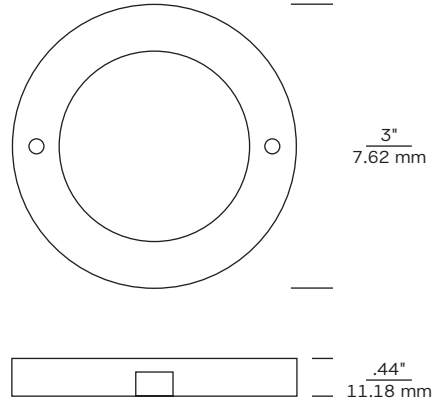

LED DISK LIGHTS

Disk Lights are ideal for residential, commercial and retail applications with ample lumen output and versatility.

3000K	984100S(-15 -962 -12)
Finish	WHITE (-15), BRUSHED NICKEL (-962), BLACK (-12)
Voltage	12V DC
Lumens Delivered at 3000K	250
Power Consumption	3W/DISK
Efficacy	90.9 LM/W
Color Rendering Index	90 CRI
Rated Average Life	35,000 HOURS TO 70%
Certification	IP20 RATED FOR INDOOR USE, ENERGY STAR® QUALIFIED
Dimmable⁽¹⁾	YES, TO 10%
Max. Run Length	20 DISKS / CONNECTION