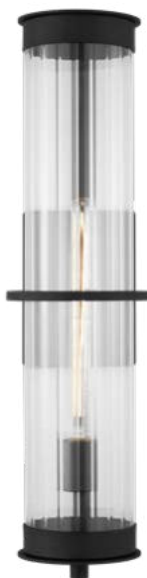

A. EXTRA LARGE ONE LIGHT OUTDOOR WALL LANTERN

W: 6.125" H: 24" E: 7.375"
Height from center of outlet box up: 11.5"
WET

8826701(-71 -12)
(1) Medium T10 60W max.
T24

8826701EN7(-71 -12)
(1) LED Medium A19 8W Bulb lamp incl.
T24 EN*

B. LARGE ONE LIGHT OUTDOOR WALL LANTERN

W: 6.125" H: 18" E: 7.375"
Height from center of outlet box up: 8.875"
WET

8726701(-71 -12)
(1) Medium T10 60W max.
T24

8726701EN7(-71 -12)
(1) LED Medium A19 8W Bulb lamp incl.
T24 EN*

C. MEDIUM ONE LIGHT OUTDOOR WALL LANTERN

W: 5" H: 14.875" E: 6.125"
Height from center of outlet box up: 7"
WET

8626701(-71 -12)
(1) Medium T10 60W max.
T24

8626701EN7(-71 -12)
(1) LED Medium A19 8W Bulb lamps incl.
T24 EN*

D. SMALL ONE LIGHT OUTDOOR WALL LANTERN

W: 5" H: 12.5" E: 5.125"
Height from center of outlet box up: 5.75"
WET

8526701(-71 -12)
(1) Medium T10 60W max.
T24

8526701EN7(-71 -12)
(1) LED Medium A19 8W Bulb lamps incl.
T24 EN*

A

Black Finish (-12)
Clear Fluted Glass