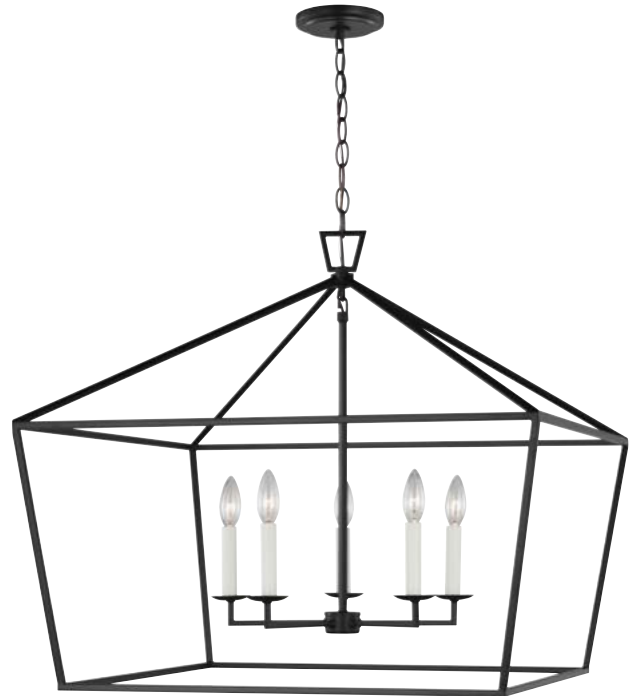

B

Midnight Black Finish (-112)

FINISH CODES

- (-962) Brushed Nickel
- (-848) Satin Brass
- (-112) Midnight Black