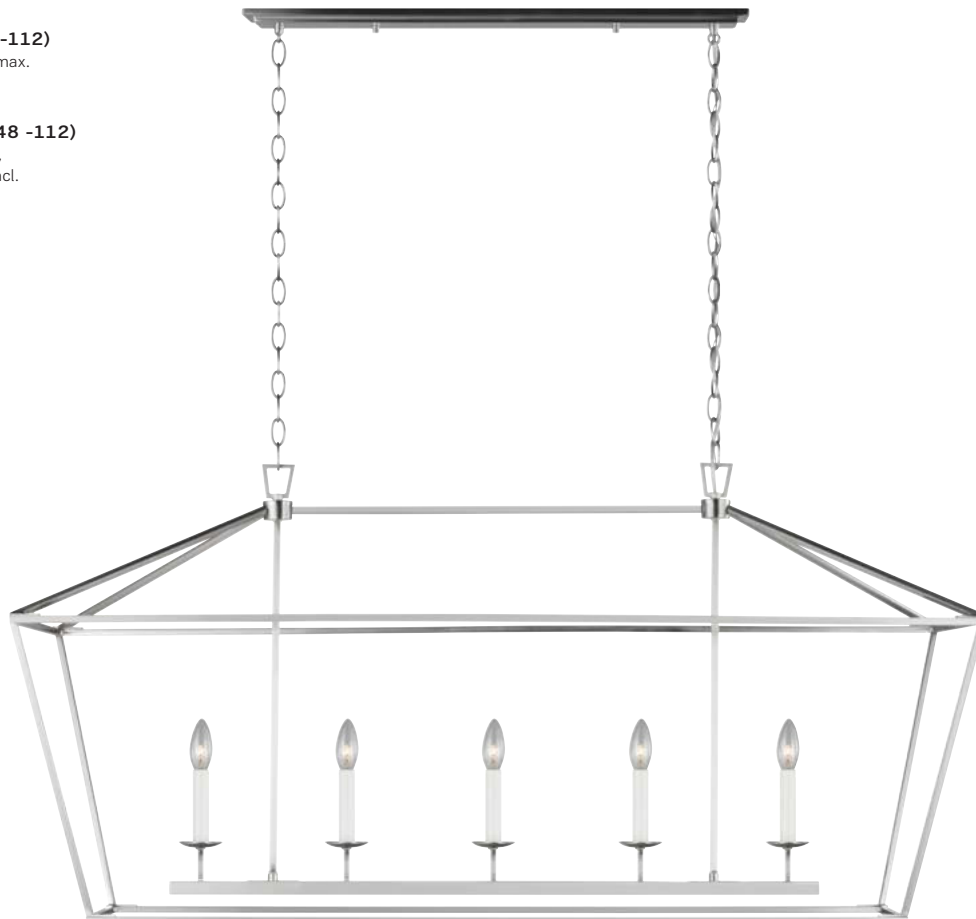

DIANNA

A. MEDIUM FIVE LIGHT LINEAR LANTERN

L: 50" W: 16.875" H: 24.375"

10' of Wire pre-laced through 6' of chain

DAMP

6692605(-962 -848 -112)

(5) Candelabra Base 60W max.

T24

6692605EN(-962 -848 -112)

(5) Cand. Base LED 2700K,
3.5W, 350 Lumen lamps incl.

T24

EN*

A

Brushed Nickel Finish (-962)

FINISH CODES

(-962) Brushed Nickel

(-848) Satin Brass

(-112) Midnight Black