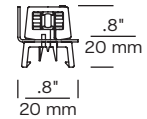

Item Number	9428(-15 -12)
Reflector	TWO LAMP SOCKET, IDEAL FOR COVE LIGHTING
Voltage	12V AC
Lamp Type	T3¼ WEDGE
Certification	CETL DAMP
Maximum Wattage	(2) 5W INCANDESCENT OR XENON
Recommended Minimum Spacing	4" ON CENTER
Material	HEAT RESISTANT POLYCARBONATE BASE AND ANODIZED ALUMINUM REFLECTOR

APPLICATION GUIDE

Application	Recommended Spacing on Center	Suggested Lamp Source(s)
Above Cabinet	2" - 4"	3W-5W INCANDESCENT OR XENON
Inside Cabinet	1 - 2 PER SHELF	3W-5W INCANDESCENT OR XENON
Toe Space	2" - 4"	3W-5W INCANDESCENT OR XENON
Cove	4"	3W-5W INCANDESCENT OR XENON