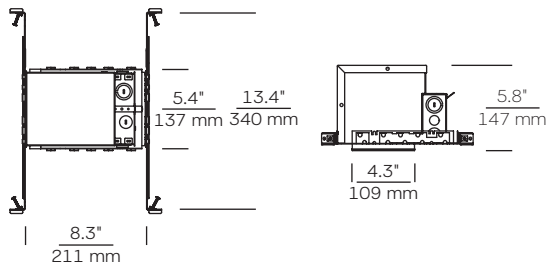

1179
New Construction / IC Airtight

Airtight construction

Meets airtight requirements for 2.0 CFM or less air leakage.

Safe – thermally protected, listed for damp location

IC housings approved for use in direct contact with insulation.

Adjustable housing

Housing adjusts vertically for various ceiling thicknesses.

Junction box

Features snap-on covers, pry-out knockouts, riveted ground Wire, and through-circuit wiring, with 2-in/2-out #12 Wire.

4" SHOWER TRIM

(1) Medium Base
PAR20 35w max.

WET

1152AT-15

4" SHOWER TRIM

(1) Medium Base
PAR20 35w max.

WET

1153AT-15

4" BAFFLE TRIM

(1) Medium Base
PAR20 50w max.

DAMP

1156AT-14

4" EYEBALL TRIM

(1) Medium Base
PAR20 50w max.

DAMP

1166AT-15

4" MULTIPLIER TRIM

(1) Medium Base
PAR20 50w max.

DAMP

1162AT-14