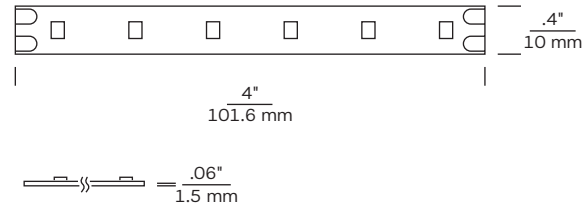

JANE LED TAPE

Jane 200 features high quality LED diodes that meet a stringent three-step binning threshold for maintaining a consistent color of light across an entire run.

2700K	900004-15	900006-15
3000K	900005-15	900007-15
Length	40'	10'
Finish	WHITE (-15)	
Voltage	24V DC	
Lumens Delivered at 3000K	200/FT	
Power Consumption	2.2W/FT	
Efficacy	90.9 LM/W	90.9 LM/W
Color Rendering Index	90 CRI	
Rated Average Life	50,000 HOURS TO 70%	
Certification	IP20 RATED FOR INDOOR USE, ENERGY STAR® QUALIFIED	
Dimmable⁽¹⁾	YES, TO 10%	
Max. Run Length	40'	
Installation	CUT EVERY 6" TO FIT YOUR SPACE. EVERY CUT PIECE CAN BE POWERED. CONNECT TO TRANSFORMER USING CONNECTOR CORD. YOU MAY ALSO CONNECT STRIPS TOGETHER USING AVAILABLE CONNECTOR CORDS.	

⁽¹⁾ Jane LED Tape is dimmable on magnetic and electronic low voltage systems. For magnetic systems, a standard incandescent or magnetic low voltage (MLV) can be used. For electronic, an electronic low voltage (ELV) dimmer is recommended.