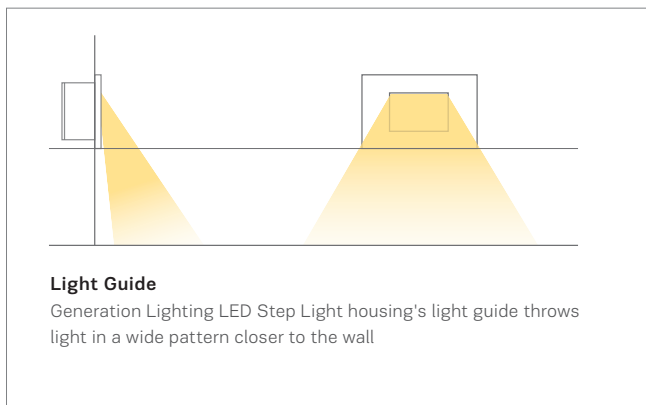

Style	LOUVER	TARPA	VITRA
120V	93401S(-15 -849 -171)	93403S(-15 -849 -171)	93405S(-15 -849 -171)
120V Turtle Light (Amber 560 Nm)	93481S(-15 -849 -171)	93483S(-15 -849 -171)	93485S(-15 -849 -171)
Finishes	White (-15) Satin Nickel (-849) Antique Bronze (-171)	White (-15) Satin Nickel (-849) Antique Bronze (-171)	White (-15) Satin Nickel (-849) Antique Bronze (-171)
Face Plate Dimensions	L: 4.7" H: 3" D: .37"	L: 4.7" H: 3" D: .94"	L: 4.7" H: 3" D: .27"
Input Voltage	120v		
Delivered Lumens	Up to 90		
Power Consumption	3.3w		
Efficacy	36 lm/w		
Color Temperature	3000K		
Color Rendering Index	90 CRI		
Rated Average Life	50,000 hrs to 70%		
Dimmable	Down to 10% with ELV Dimmer (120v, 3000K units only)		
Listings	Suitable for indoor or outdoor installations. cETL and IP-65 WET		
Installation	Installs in a single, 2" x 4", switch box with a minimum depth of 2"