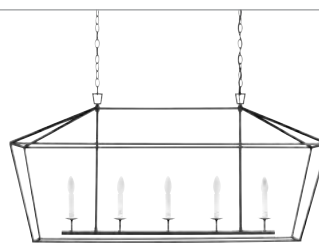

Medium Four Light
Linear Lantern

DIANNA

p.114

FINISHES

- Brushed Nickel (-962)
- Satin Brass (-848)
- Midnight Black (-112)

EN★ DAMP T24 T24

Medium Five Light
Linear Lantern

Medium Five Light
Linear Lantern