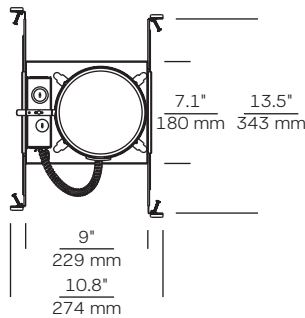

1128
New Construction / IC Airtight

Airtight Construction

Meets airtight requirements for 2.0 CFM or less air leakage.

Safe – thermally protected, listed for damp location

IC housings approved for use in direct contact with insulation.

Adjustable housing

Housing adjusts vertically for various ceiling thicknesses.

Junction box with integral Romex connector

Features quick-push and lock connector and through-circuit wiring with 4-in/4-out #12 Wire.

Quick Connectors

QC models come with quick connect Wire connectors for fast connections to house Wire.

6" BAFFLE TRIM

(1) Medium Base
PAR30L 75W max.
(1) Medium Base
PAR30S 50w max.
(1) Medium Base
BR30 65w max.

DAMP

1126-14

6" BAFFLE TRIM

(1) Medium Base
PAR30L 75W max.
(1) Medium Base
PAR30S 50w max.
(1) Medium Base
BR30 65w max.

DAMP

1151AT-14

6" SHOWER TRIM

(1) Medium Base
40w max.

WET

1155AT-15

6" OPEN SHOWER TRIM

(1) Medium Base
PAR30L 75W max.
(1) Medium Base
PAR30S 50w max.
(1) Medium Base
PAR38 90w max.

WET

1154AT-14

6" SHOWER TRIM

(1) Medium Base
40w max.

WET

1133AT-15