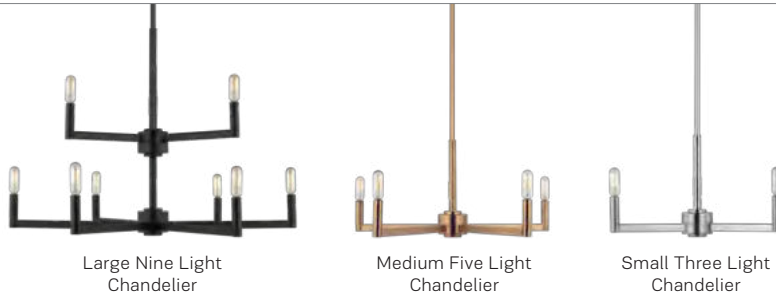

NEW

FULLTON

p.78

FINISHES | MATERIALS

- Chrome (-05)
- Brushed Nickel (-962)
- Satin Brass (-848)
- Midnight Black (-112)

EN★ DAMP T24 T24

Large Nine Light Chandelier

Medium Five Light Chandelier

Small Three Light Chandelier

NEW

GREENWICH

p.88

FINISHES | MATERIAL

- Brushed Nickel (-962)
- White Candle Holders
- Satin Brass (-848)
- White Candle Holders
- Midnight Black (-112)
- White Candle Holders

EN★ DAMP T24 T24