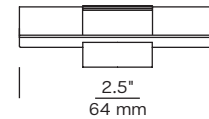

Item Number	9428(-15 -12)
Reflector	TWO LAMP SOCKET, IDEAL FOR COVE LIGHTING
Voltage	12V AC
Lamp Type	T3¼ WEDGE
Certification	CETL DAMP
Maximum Wattage	(2) 5W INCANDESCENT OR XENON
Recommended Minimum Spacing	4" ON CENTER
Material	HEAT RESISTANT POLYCARBONATE BASE AND ANODIZED ALUMINUM REFLECTOR

APPLICATION GUIDE

Application	Recommended Spacing on Center	Suggested Lamp Source(s)
Above Cabinet	2" - 4"	3W-5W INCANDESCENT OR XENON
Inside Cabinet	1 - 2 PER SHELF	3W-5W INCANDESCENT OR XENON
Toe Space	2" - 4"	3W-5W INCANDESCENT OR XENON
Cove	4"	3W-5W INCANDESCENT OR XENON