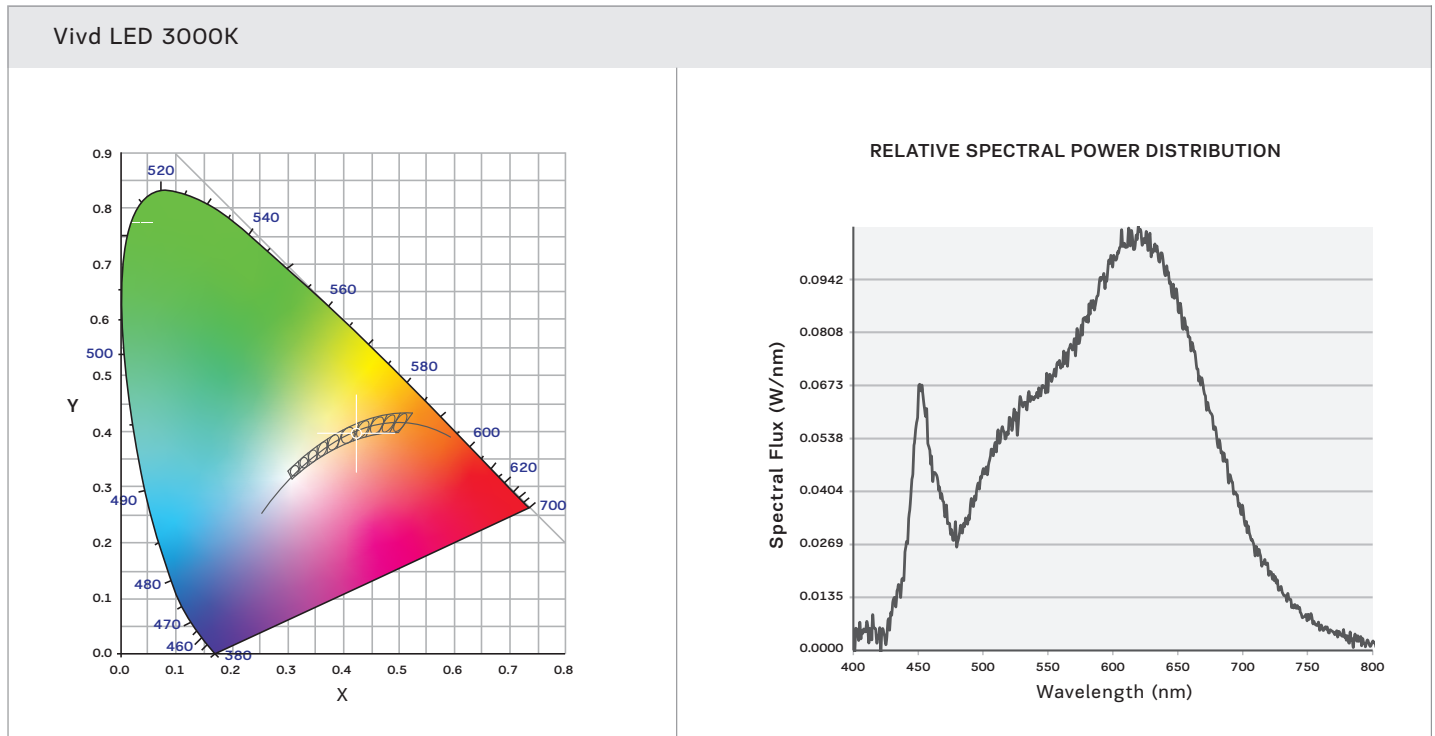

BINNING CHART

Indicates how consistent color is from LED-to-LED along the black body curve of natural light. 1-step color binning helps ensure color variance is imperceptible to the human eye. Chart applies to all Vivid LED fixtures with a variance of 5%.

DIMMER COMPATIBILITY

Lutron	DIVA DVCL-153P, SKYLARK SCL-152P, LUMEA LECL-153P, SKYLARK CONTOUR CTCL-153P, MAESTRO MACL-153M, SUNNATA STCL-153, CASETA PD-6WCL, CASETA PD-5NE, MAESTRO MA-PRO, RADIORA 2 RRD-6NA, MAESTRO MRF2-6ELV, RADIORA 2 RRD-10ND, HOMEWORKS QS HQRD-10ND, RADIORA 2 RRD-H6BRL
RadioRa 2	HYBRID KEYPADS
Leviton	DECORA SMART DW1DK-1BZ, SURESLIDE 6672
Eaton	TOGGLE TAL06P2
Legrand	ADORNE ADTP600RMHW1, ADORNE ADTH700RMTUW1, RADIANT RHL743P
Forbes & Lomax	FLR603P-2ND GEN
Insteon	2477D
Control4	DECORA FORWARD PHASE C4-FPD120, ADAPTIVE PHASE C4-APD120