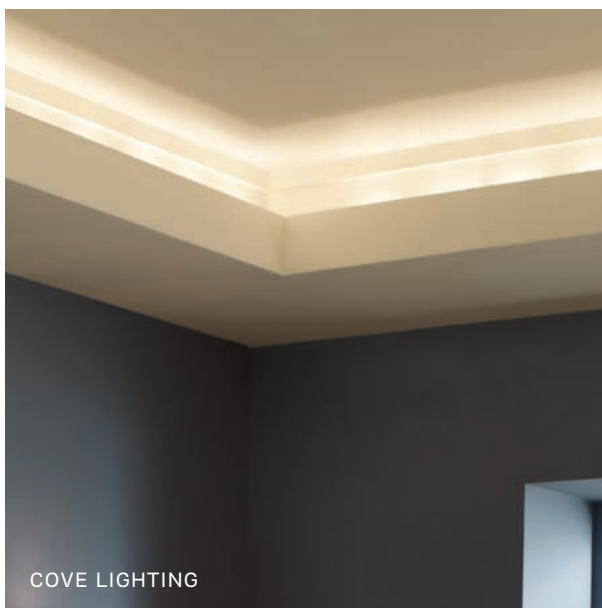

A WEALTH OF APPLICATIONS

Sea Gull is a trusted source for decorative and energy efficient accent lighting. We offer encased Undercabinet lighting, LED Disk Lights, Low-Voltage LED Linear Lighting, and our industry leading LX Cable System. We provide solutions for cove, undercabinet, display, and other accent lighting applications to create layers of lighting and visual interest. Our flexible, long-life LED linear lighting offers maximum flexibility – easy to install on most surfaces and field cuttable to ensure lighting that exactly meets your needs. Our product is certified for residential and commercial applications.