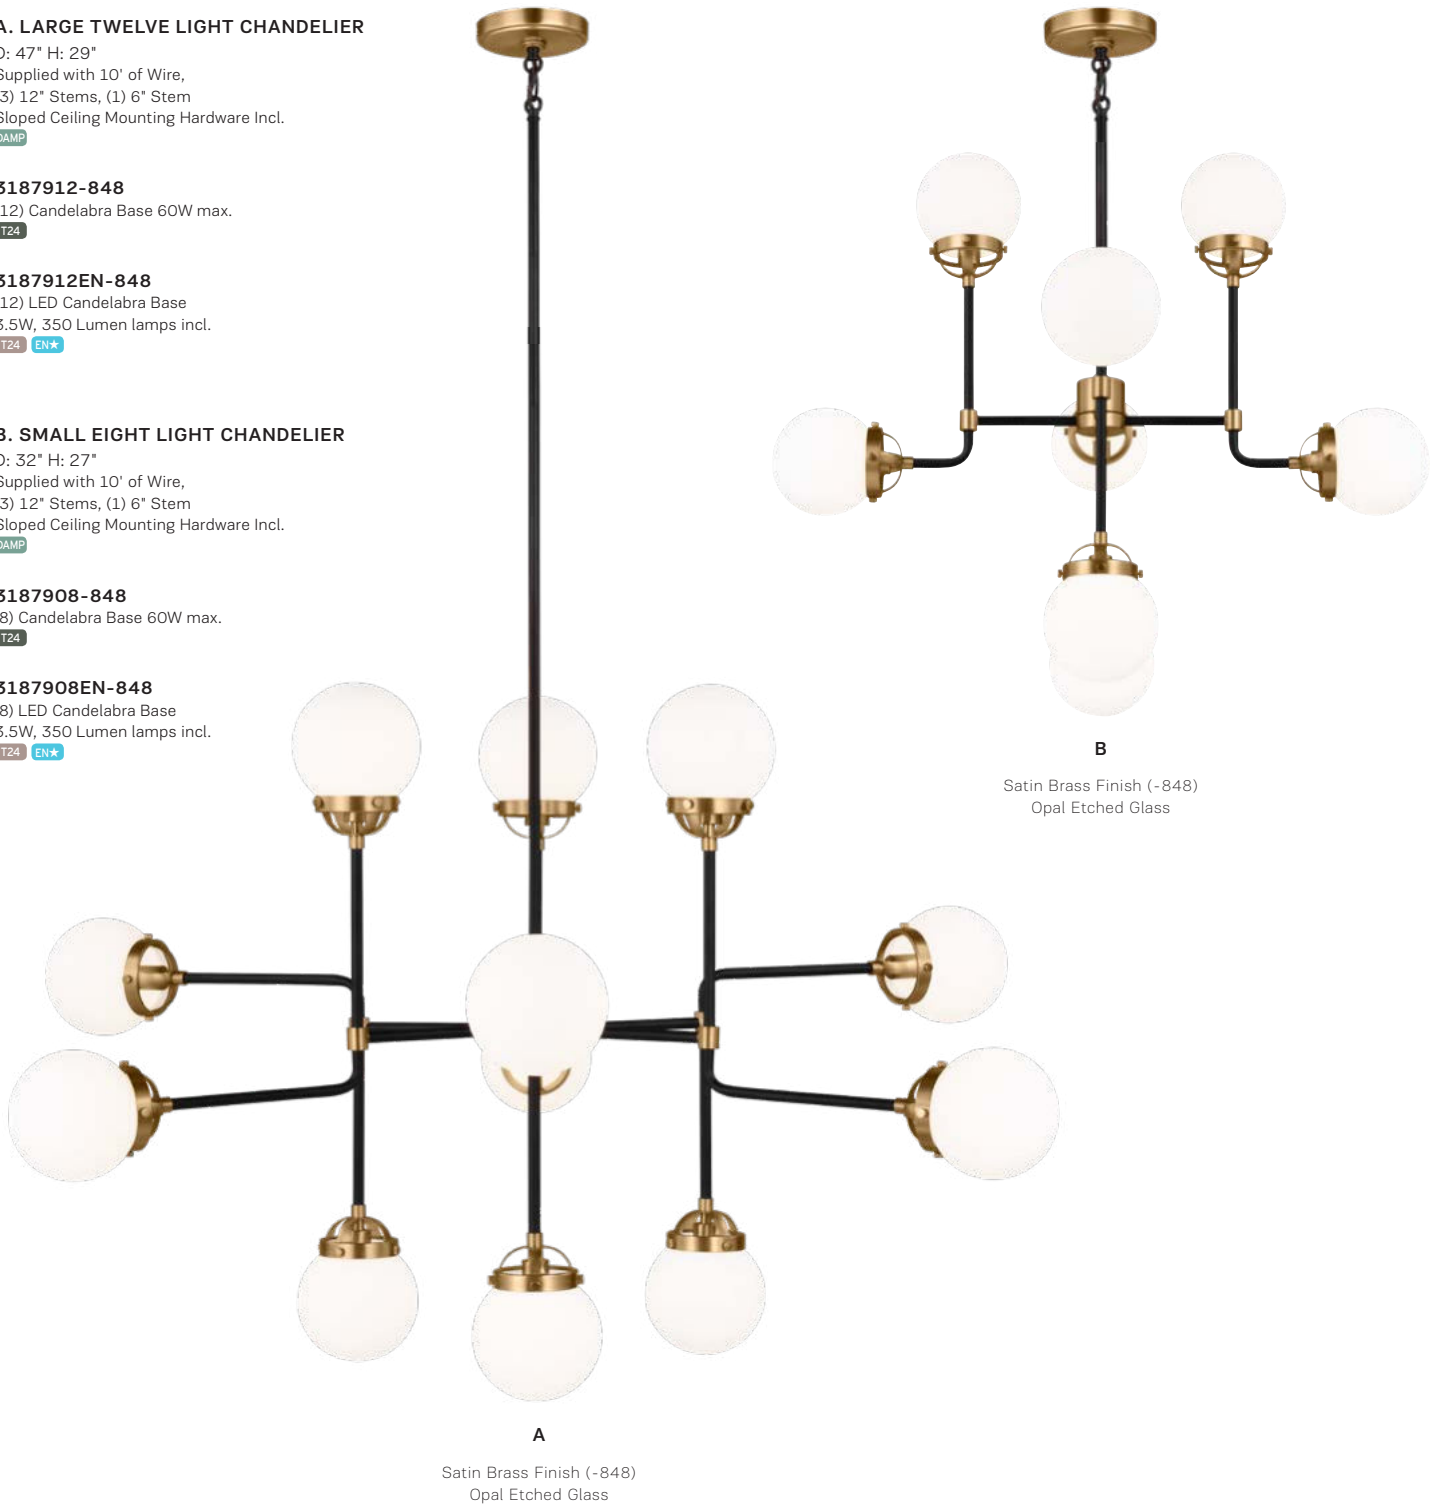

A. LARGE TWELVE LIGHT CHANDELIER

D: 47" H: 29"
Supplied with 10' of Wire,
(3) 12" Stems, (1) 6" Stem
Sloped Ceiling Mounting Hardware Incl.
DAMP

3187912-848
(12) Candelabra Base 60W max.
T24

3187912EN-848
(12) LED Candelabra Base
3.5W, 350 Lumen lamps incl.
T24 EN*

B. SMALL EIGHT LIGHT CHANDELIER

D: 32" H: 27"
Supplied with 10' of Wire,
(3) 12" Stems, (1) 6" Stem
Sloped Ceiling Mounting Hardware Incl.
DAMP

3187908-848
(8) Candelabra Base 60W max.
T24

3187908EN-848
(8) LED Candelabra Base
3.5W, 350 Lumen lamps incl.
T24 EN*

FINISH CODE

(-848) Satin Brass