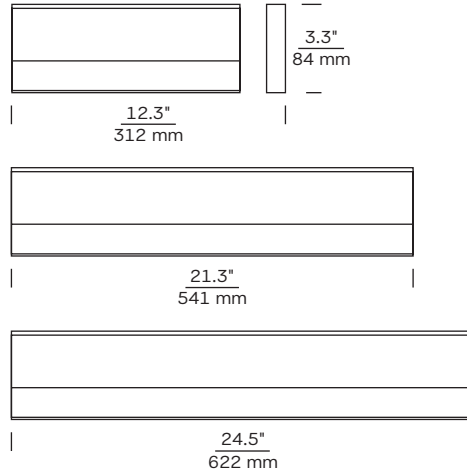

SELF-CONTAINED FLUORESCENT

Self-Contained Fluorescent Lighting is designed with quality and performance in mind. The low profile design is optimal for confined areas. High performance electronic ballasts and T5 lamps provide instant-on, flicker-free light. Contains multiple knockouts for ease of installation and linking units together.

Item Number	4975BLE-15	4976BLE-15	4977BLE-15
Finish	WHITE (-15)		
Length	12.25"	21.25"	24.5"
Color Temperature	3000K		
Voltage	120V AC		
Gross Lumens⁽¹⁾	390	855	780
Power Consumption	8W	13W	16W
Efficacy	49 LM/W	66 LM/W	49 LM/W
Color Rendering Index	>82 CRI		
Rated Average Lamp Life	10,000 HOURS		
Dimmable	NO		
Minimum Spacing	ADJACENT MOUNTING CAPABLE		
Includes	T5 LAMP		
Certification	DAMP T24		

⁽¹⁾ Gross Lumen level is derived from lamp source output. Some illumination is lost through diffuser. Actual light delivered to surface will be less.