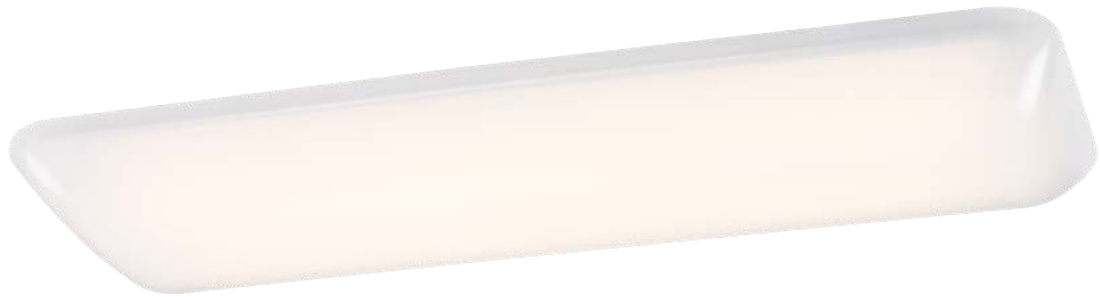

A. FOUR FOOT LED CEILING FLUSH MOUNT

L: 51" W: 10.25" H: 3.25"

DAMP

5927093S-15

LED: 3000K, 41 Watts
3000 Gross Lumens

T24 LED EN★

**B. TWO FOOT
LED CEILING FLUSH MOUNT**

L: 26" W: 10.25" H: 3.25"

DAMP

5727093S-15

LED: 3000K, 27 Watts
2000 Gross Lumens

T24 LED EN★

A

White Finish (-15)
White Acrylic Diffuser