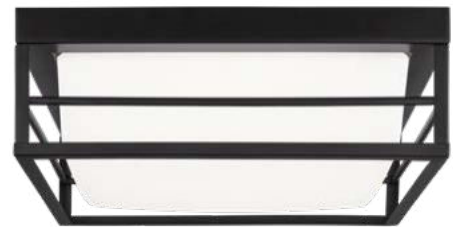

DAMP

7529693S(-962 -848 -112)

(1) LED Integrated Modules 20W Bulb lamps incl.

T24 LED

A

Satin Brass Finish (-848)
Etched Opal Glass

A

Brushed Nickel Finish (-962)
Etched Opal Glass