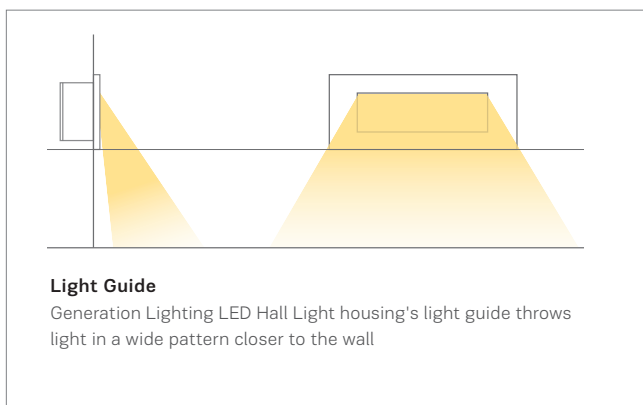

OPTIMIZED PERFORMANCE

Each housing's LED light guide is purpose-built to push the light down towards the floor at an assertive angle for excellent coverage as close to the wall as possible while throwing the remaining light outward for soft area illumination.