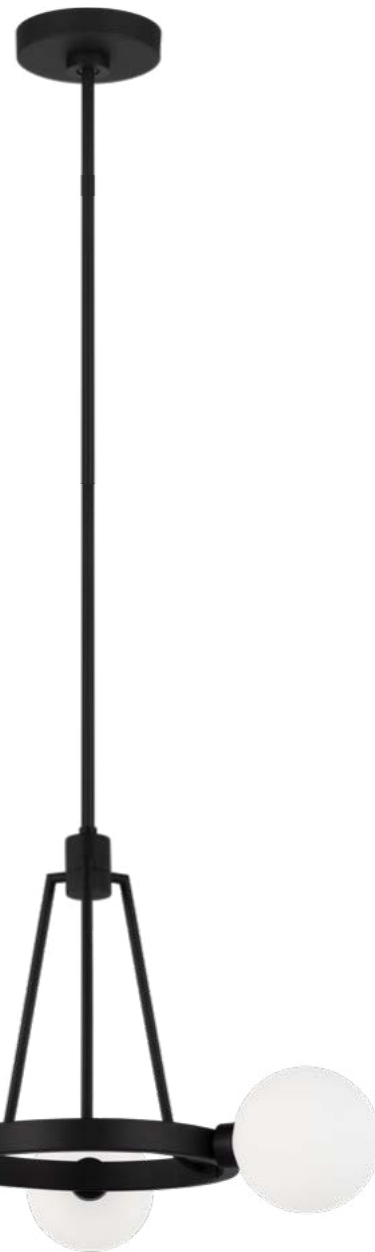

B

Midnight Black Finish (-112)
Milk Glass

FINISH CODES

(-112) Midnight Black
(-848) Satin Brass