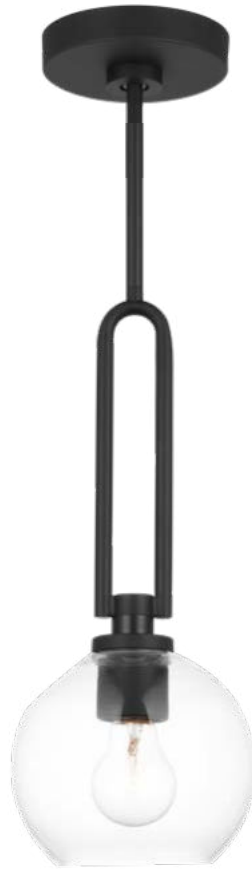

Midnight Black Finish (-112)
Clear Glass