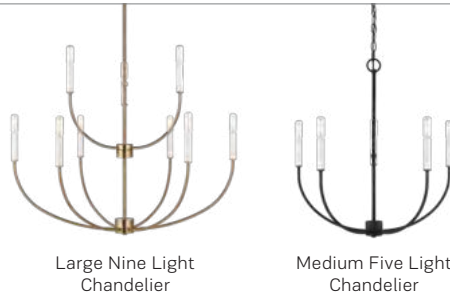

Large Nine Light Chandelier

Medium Five Light Chandelier