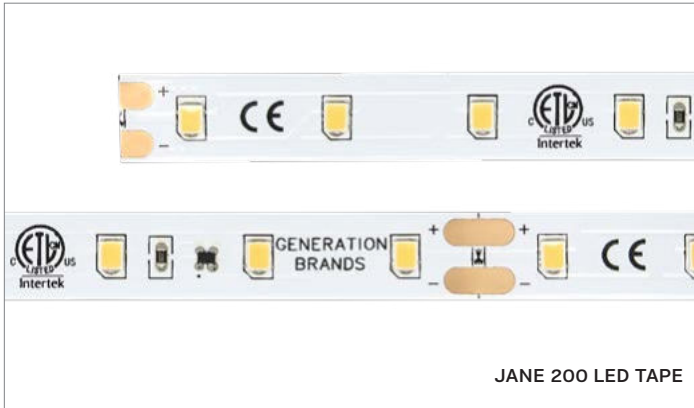

JANE LED TAPE

Jane 200 features high quality LED diodes that meet a stringent three-step binning threshold for maintaining a consistent color of light across an entire run.

2700K	900004-15	900006-15
3000K	900005-15	900007-15
Length	40'	10'
Finish	WHITE (-15)	
Voltage	24V DC	
Lumens Delivered at 3000K	200/FT	
Power Consumption	2.2W/FT	
Efficacy	90.9 LM/W	90.9 LM/W
Color Rendering Index	90 CRI	
Rated Average Life	50,000 HOURS TO 70%	
Certification	IP20 RATED FOR INDOOR USE, ENERGY STAR® QUALIFIED	
Dimmable⁽¹⁾	YES, TO 10%	
Max. Run Length	40'	
Installation	CUT EVERY 6" TO FIT YOUR SPACE. EVERY CUT PIECE CAN BE POWERED. CONNECT TO TRANSFORMER USING CONNECTOR CORD. YOU MAY ALSO CONNECT STRIPS TOGETHER USING AVAILABLE CONNECTOR CORDS.	

⁽¹⁾ Jane LED Tape is dimmable on magnetic and electronic low voltage systems. For magnetic systems, a standard incandescent or magnetic low voltage (MLV) can be used. For electronic, an electronic low voltage (ELV) dimmer is recommended.