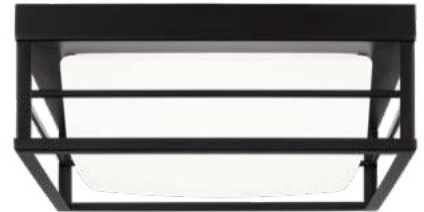

A

Midnight Black Finish (-112)
Etched Opal Glass

B

Midnight Black Finish (-112)
Etched Opal Glass

B

Midnight Black Finish (-112)
Etched Opal Glass

B

Midnight Black Finish (-112)
Etched Opal Glass