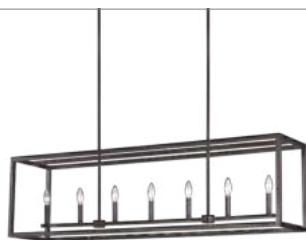

Large Seven Light
Linear Lantern