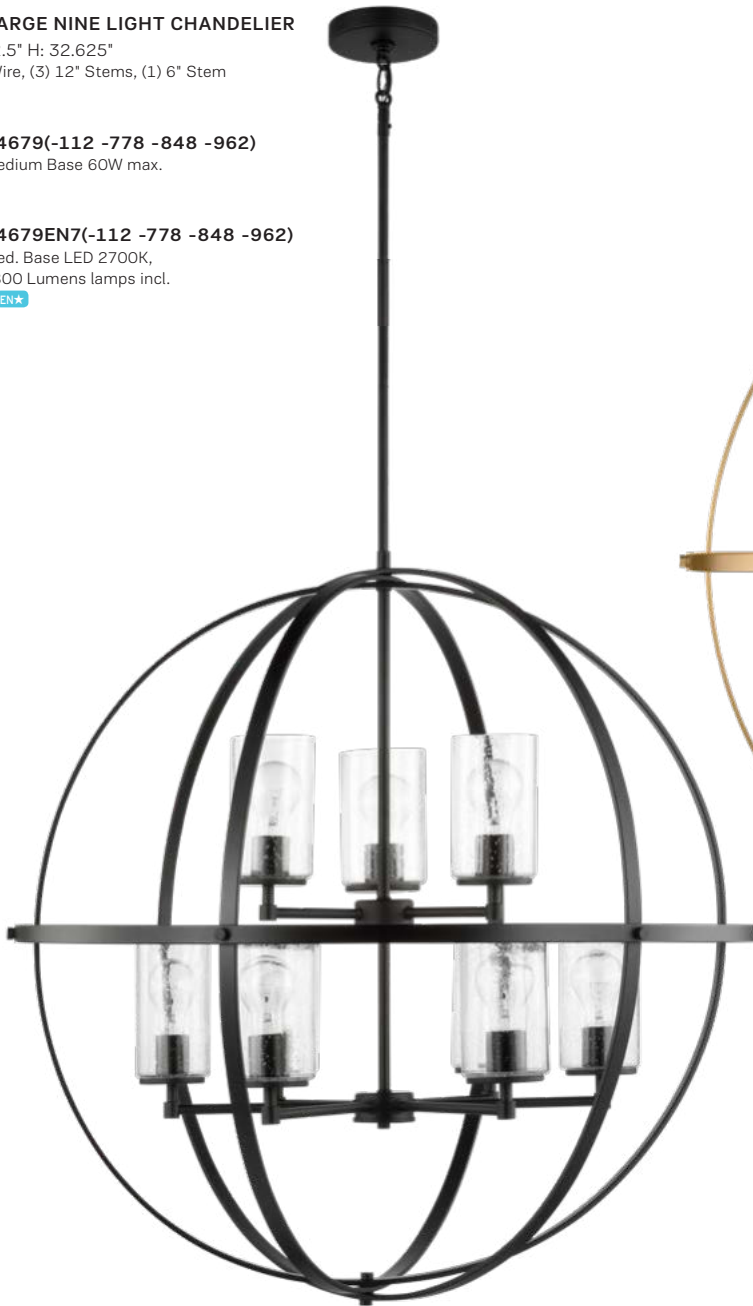

ALTURAS

D. LARGE NINE LIGHT CHANDELIER

D: 32.5" H: 32.625"
12' Wire, (3) 12" Stems, (1) 6" Stem
DAMP

3124679(-112 -778 -848 -962)
(9) Medium Base 60W max.
T24

3124679EN7(-112 -778 -848 -962)
(9) Med. Base LED 2700K,
8W, 800 Lumens lamps incl.
T24 EN★