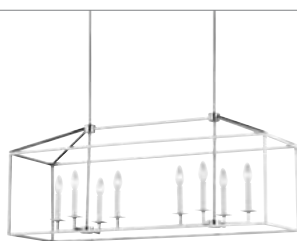

Medium Eight Light
Linear Lantern