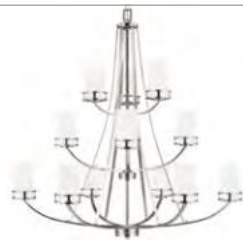

Extra Large
Twelve Light
Chandelier