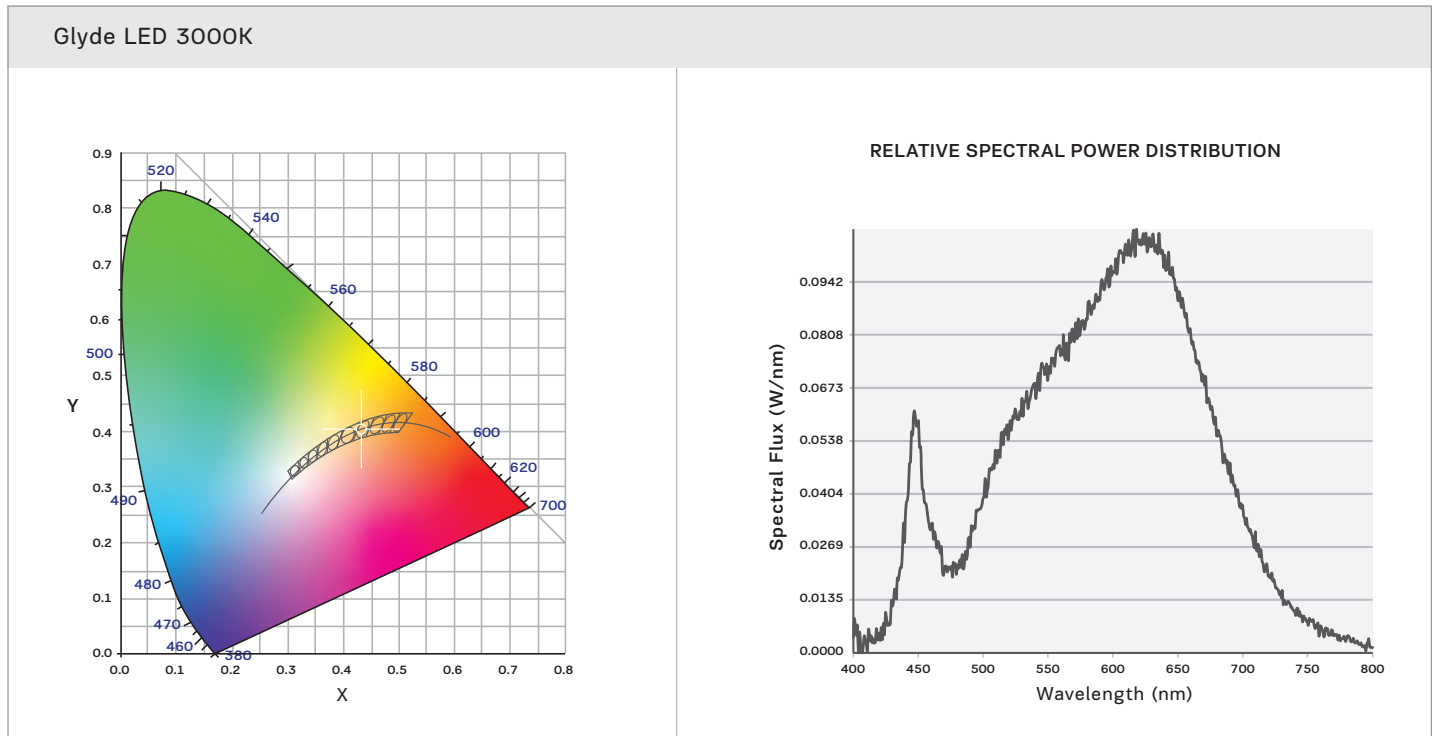

DIMMER COMPATIBILITY

Lutron	DIVA DVCL-153P, SKYLARK SCL-152P, LUMEA LECL-153P, SKYLARK CONTOUR CTCL-153P, MAESTRO MACL-153M, SUNNATA STCL-153, CASETA PD-6WCL, CASETA PD-5NE, MAESTRO MA-PRO, RADIORA 2 RRD-6NA, MAESTRO MRF2-6ELV, RADIORA 2 RRD-10ND, HOMEWORKS QS HQRD-10ND, MAESTRO MRF2S-6CL, RADIORA2 RRD-6CL, HOMEWORKS QS HQRD-6CL, HOMEWORKS QS HQRA-6CL, RADIORA 2 RRD-H6BRL, RADIORA 2 HYBRID KEYPADS
Leviton	DECORA SMART DW1DK-1BZ, SURESLIDE 6672, DECORA DSE06-1
Eaton	TOGGLE TAL06P2
Legrand	ADORNE ADTP600RMHW1, ADORNE ADTH700RMTUW1
Forbes & Lomax	FLR603P-2ND GEN
Insteon	2477D
Control4	DECORA FORWARD PHASE C4-FPD120, ADAPTIVE PHASE C4-APD120