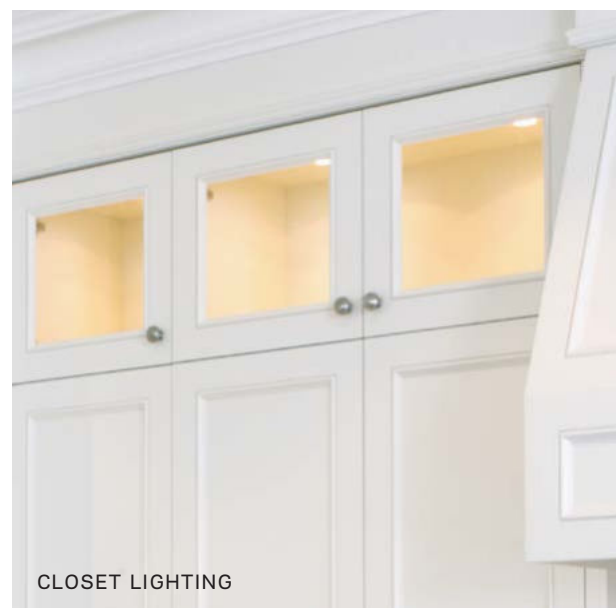

A WEALTH OF APPLICATIONS

Sea Gull is a trusted source for decorative and energy efficient accent lighting. We offer encased Undercabinet lighting, LED Disk Lights, Low-Voltage LED Linear Lighting, and our industry leading LX Cable System. We provide solutions for cove, undercabinet, display, and other accent lighting applications to create layers of lighting and visual interest. Our flexible, long-life LED linear lighting offers maximum flexibility – easy to install on most surfaces and field cuttable to ensure lighting that exactly meets your needs. Our product is certified for residential and commercial applications.