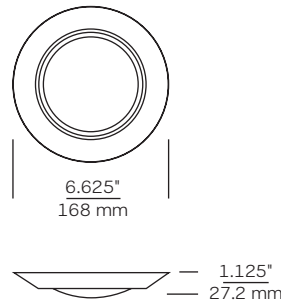

FEATURES & BENEFITS

- Designed for superior performance and value
- Economical, longer lasting alternative to standard recessed downlights
- Provides visually pleasing, color accurate illumination (90 CRI)
- Easy to install: mounts directly to j-box without a mounting ring
- Standard 120V lighting fixture
- Mounts on all Standard junction boxes, including pan junction box
- ENERGY STAR® qualified
- Title-24 Compliant
- Wet rated for shower ceiling installations when adding silicone around trim
- Dimmable down to 3%

DIMMER COMPATIBILITY

Forbes & Lomax	FLR603P
Legrand	RHL743P
Insteon	2477D
Lutron	DVCL-153P, SCL-152P, LECL-153P, CTCL-153P, MACL-153M, STCL-153, DVRP-253P, PD-6WCL, PD-5NE, MA-PRO, RRD-6NA, MRF2-6ELV, RRD-10ND, MRF2S-6CL,
Leviton	TSL06, DW1DK-1BZ, DSL06 SSL7A, 6672, DSE06-1

SPECIFICATIONS

Item Number	14210S-15
Item Name	Traverse Direct
Finish	White (-15)
Color Temperature	3000K
Lumens Delivered	850
Watts Consumed	11.4 Watts
Efficacy	75 lm/w
Color Rendering Index	90 CRI
Beam Spread	Lambertian
Rated Average Life	50,000 hours to 70%
Dimmable	Yes to 3%
Warm On Dim	Yes
Voltage	120V
Power Factor	>.9
Ambient Operating Temp.	-40°C to +35°C
Construction	Stamped aluminum, powder coated
Lens	Polycarbonate
Warranty	5 years
Installation	Removable Lens for Flexible Installation, New Construction on 3" and 4" Round Junctions Boxes, 4" Square/Octagonal, Retrofit Requires 14795, 4" Pancake, Direct Mount to Junction Box
Qualifications