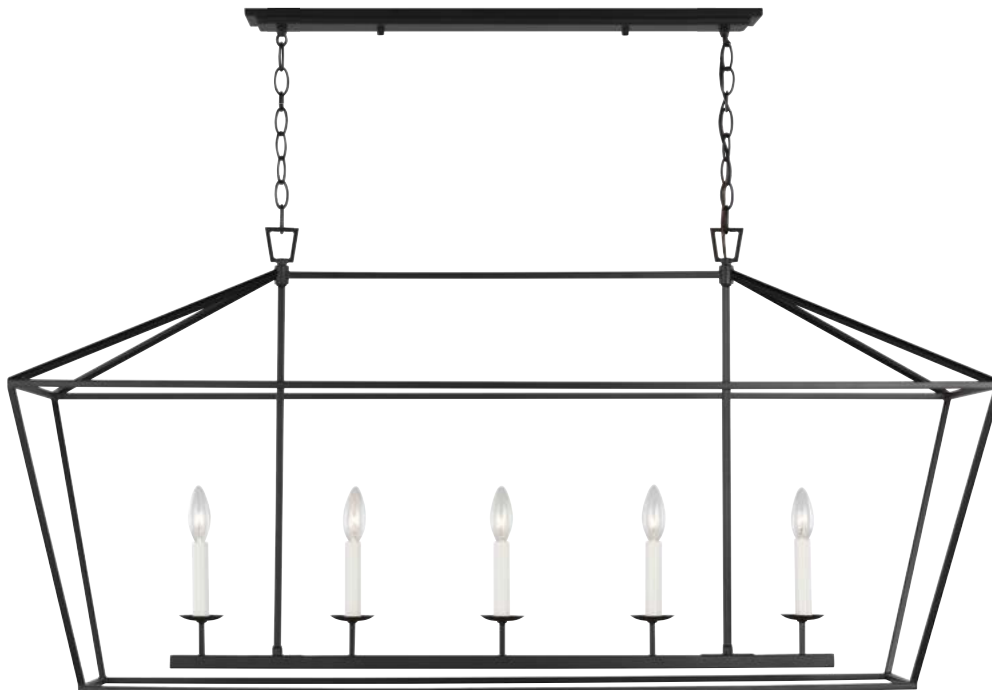

Midnight Black Finish (-112)

FINISH CODES

- (-962) Brushed Nickel
- (-848) Satin Brass
- (-112) Midnight Black