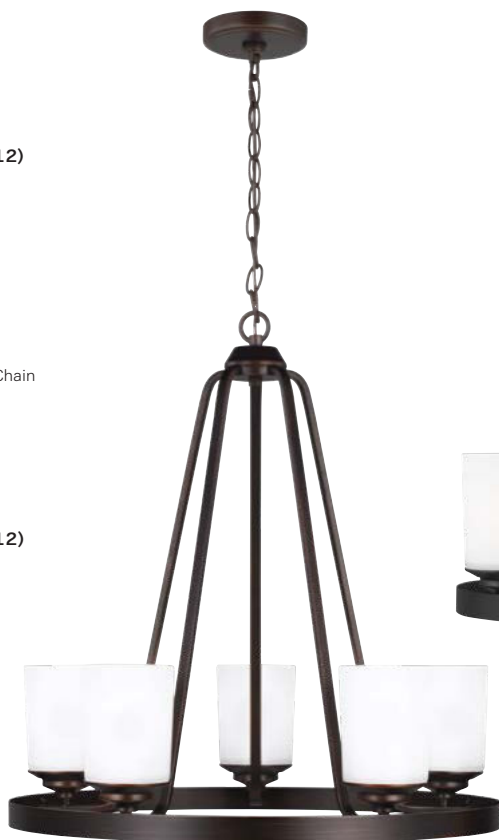

B. MEDIUM FIVE LIGHT CHANDELIER

D: 24" H: 24"
6' of Wire pre-laced through 3' of Chain
DAMP

3130705(-962 -710 -112)
(5) Medium Base 75W max.
T24

3130705EN3(-962 -710 -112)
(5) Med. Base LED 3000K,
9W, 800 Lumen lamps incl.
T24 EN*

C. SMALL THREE LIGHT CHANDELIER

D: 18.625" H: 19"
6' of Wire pre-laced through 3' of Chain
DAMP

3130703(-962 -710 -112)
(3) Medium Base 75W max.
T24

3130703EN3(-962 -710 -112)
(3) Med. Base LED 3000K,
9W, 800 Lumen lamps incl.
T24 EN*

B
Bronze Finish (-710)
Etched White Glass