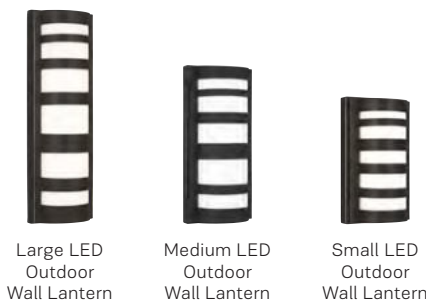

REBAY

p.328

FINISHES | MATERIAL

- Antique Bronze (-71)
Etched, White Inside Glass
- Black (-12)
Etched, White Inside Glass

WET T24 LED

Large LED Outdoor Wall Lantern
 Medium LED Outdoor Wall Lantern
 Small LED Outdoor Wall Lantern