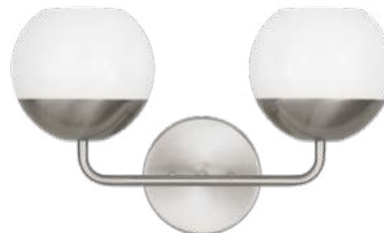

C

Brushed Nickel Finish (-962)
Milk Glass

D. ONE LIGHT WALL / BATH SCONCE

W: 6.25" H: 10.125" E: 7.625"
Height from center of outlet box up: 7.625" down: 2.5"
DAMP +

4168101(-962 -848 -112)

(1) Medium A19 60W max.

T24

4168101EN3(-962 -848 -112)

(1) LED Medium A19 9W Bulb lamps incl.

T24 EN*