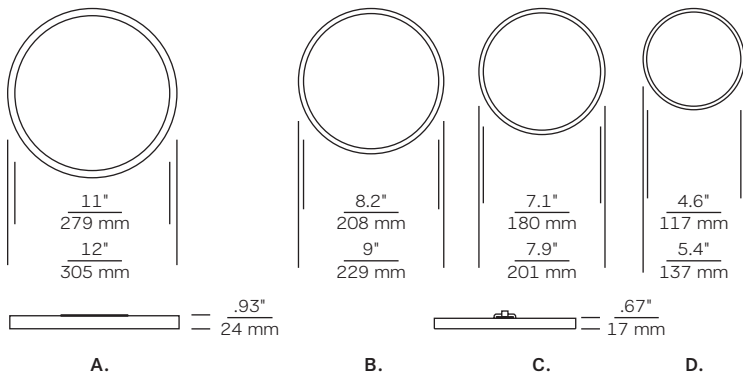

DIMMER COMPATIBILITY

Forbes & Lomax	FLR603P
Legrand	RHL743P
Insteon	2477D
Lutron	DVCL-153P, SCL-152P, LECL-153P, CTCL-153P, MACL-153M, STCL-153, DVRP-253P, PD-6WCL, PD-5NE, MA-PRO, RRD-6NA, MRF2-6ELV, RRD-10ND, MRF2S-6CL,
Leviton	TSL06, DW1DK-1BZ, DSL06 SSL7A, 6672, DSE06-1

SPECIFICATIONS

Item Number	149212RD-15	14929RD-15	14927RD-15	14925RD-15
Item Name	A. Traverse Lotus 12" Round	B. Traverse Lotus 9" Round	C. Traverse Lotus 7" Round	D. Traverse Lotus 5" Round
Finish	White (-15)	White (-15)	White (-15)	White (-15)
Color Temperature	3000K	3000K	3000K	3000K
Lumens Delivered	1400	1150	850	550
Watts Consumed	22 Watts	18 Watts	15 Watts	10 Watts
Efficacy	64 lm/w	64 lm/w	57 lm/w	55 lm/w
Color Rendering Index	90 CRI	90 CRI	90 CRI	90 CRI
Beam Spread	Lambertian	Lambertian	Lambertian	Lambertian
Rated Average Life	50,000 hours to 70%	50,000 hours to 70%	50,000 hours to 70%	50,000 hours to 70%
Dimmable	Yes to 10%	Yes to <10%	Yes to <10%	Yes to <10%
Voltage	120V	120V	120V	120V
Power Factor	>.9	>.9	>.9	>.9
Ambient Operating Temp.	-20°C to +45°C	-20°C to +45°C	-20°C to +45°C	-20°C to +45°C
Lens	Polycarbonate	Polycarbonate	Polycarbonate	Polycarbonate
Warranty	5 years	5 years	5 years	5 years
Installation	New Construction (3/4" Round, 4" Square/Octagonal, 4" Pancake)	New Construction (3/4" Round, 4" Square/Octagonal, 4" Pancake)	New Construction (3/4" Round, 4" Square/Octagonal, 4" Pancake)	New Construction (3/4" Round, 4" Square/Octagonal, 4" Pancake)
Qualifications	EN★ WET T24	EN★ WET T24	EN★ WET T24	EN★ WET T24