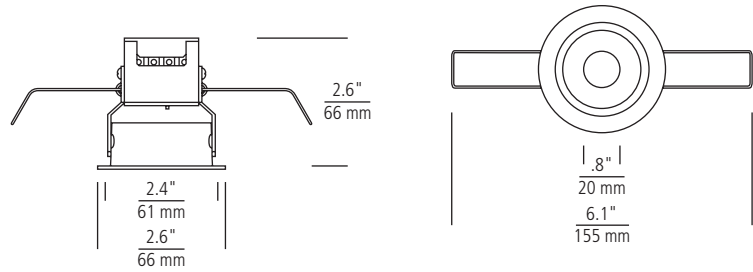

LUCARNE LED NICHE LIGHTS

Item Number (12V)	95411S-15	95412S(-15 -171)
Item Number (24V)	95511S(-15 -171)	95512S(-15 -171)
Finish	White (-15), Antique Bronze (-171)	
Color Temperature	2700K	3000K
Voltage	12v AC or 24v AC	
Delivered Lumens	300	
Power Consumption	5.5w	
Efficacy	55 lm/w	
Color Rendering Index	90	
Rated Average Life	50,000 hours to 70%	
Dimming Range⁽¹⁾	Down to 10%	
Included Lenses	30° and 65°	
Material	Steel/Aluminum	
Certification	WET and IC Rated	

⁽¹⁾ Generation LED Niche Lights perform best with electronic transformers and electronic low-voltage (ELV) dimmers.

SELECT POWER SOURCE

A. ZERO LOAD TRANSFORMERS

Hardwire to power source and operate remotely or with installed switch.

96623S-12
L: 7.805" W: 1.36" H: 0.949"
Wattage: 0w-75W Class II
Input: 120v AC Output: 24v AC
Max Run: 35 ft.

96622S-12
L: 7.805" W: 1.36" H: 0.949"
Wattage: 0w-75W Class II
Input: 120v AC Output: 12v AC
Max Run: 35 ft.

96624S-12
L: 8.385" W: 2.53" H: 1.219"
Wattage: 0w-150w Class I
Input: 120v AC Output: 12v AC
Max Run: 35 ft.

B. MAGNETIC TRANSFORMER

UL/cUL Listed. NEX 411 approved, thermally protected, dimmable and have resettable magnetic circuit breakers for short circuit protection. Housings feature easy-hang bracket wiring access door and knockouts for line voltage entry. Include boost tap for use when transformer is located 20' or more from first light.

94461-12
L: 10.75" W: 4.5" H: 4.25"
Wattage: 250w
24v single output
Max Run: 35 ft.