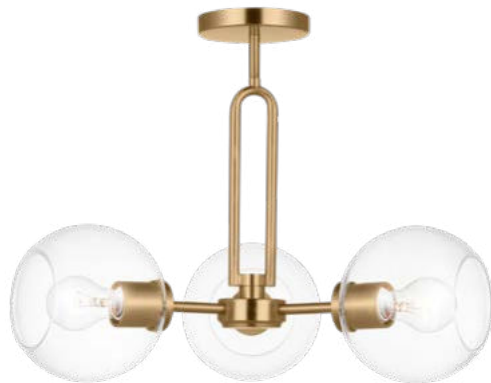

Satin Brass Finish (-848)
Clear Glass