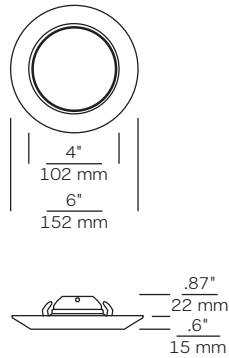

TRAVERSE MIRAGE

FEATURES & BENEFITS

- Recessed look and feel with unparalleled Efficacy of LED
- Economical, long lasting upgrade to standard recessed lighting
- Provides visually pleasing, color accurate illumination (90 CRI)
- Dimmable down to 10%
- ENERGY STAR® Qualified
- Title-24 Compliant
- Wet Rated for shower ceiling installations
- Flat lens
- Easy to install

DIMMER COMPATIBILITY

Forbes & Lomax	FLR603P
Legrand	RHL743P
Insteon	2477D
Lutron	DVCL-153P, SCL-152P, LECL-153P, CTCL-153P, MACL-153M, STCL-153, DVRP-253P, PD-6WCL, PD-5NE, MA-PRO, RRD-6NA, MRF2-6ELV, RRD-10ND, MRF2S-6CL,
Leviton	TSL06, DW1DK-1BZ, DSL06 SSL7A, 6672, DSE06-1

SPECIFICATIONS

Item Number	14916RD-15
Item Name	Traverse Mirage
Finish	White (-15)
Color Temperature	3000K
Lumens Delivered	800
Watts Consumed	13.8
Efficacy	58
Color Rendering Index	90 CRI
Beam Spread	Lambertian
Rated Average Life	50,000 hours to 70%
Dimmable	Yes to <10%
Warm On Dim	No
Voltage	120V
Power Factor	>.9
Ambient Operating Temp.	-40°C to +35°C
Construction	Die Cast Metal
Lens	Polycarbonate
Warranty	5 years
Installation	New Construction (4" Round, 4" Square / Octagonal)
Qualifications	EN* WET T24