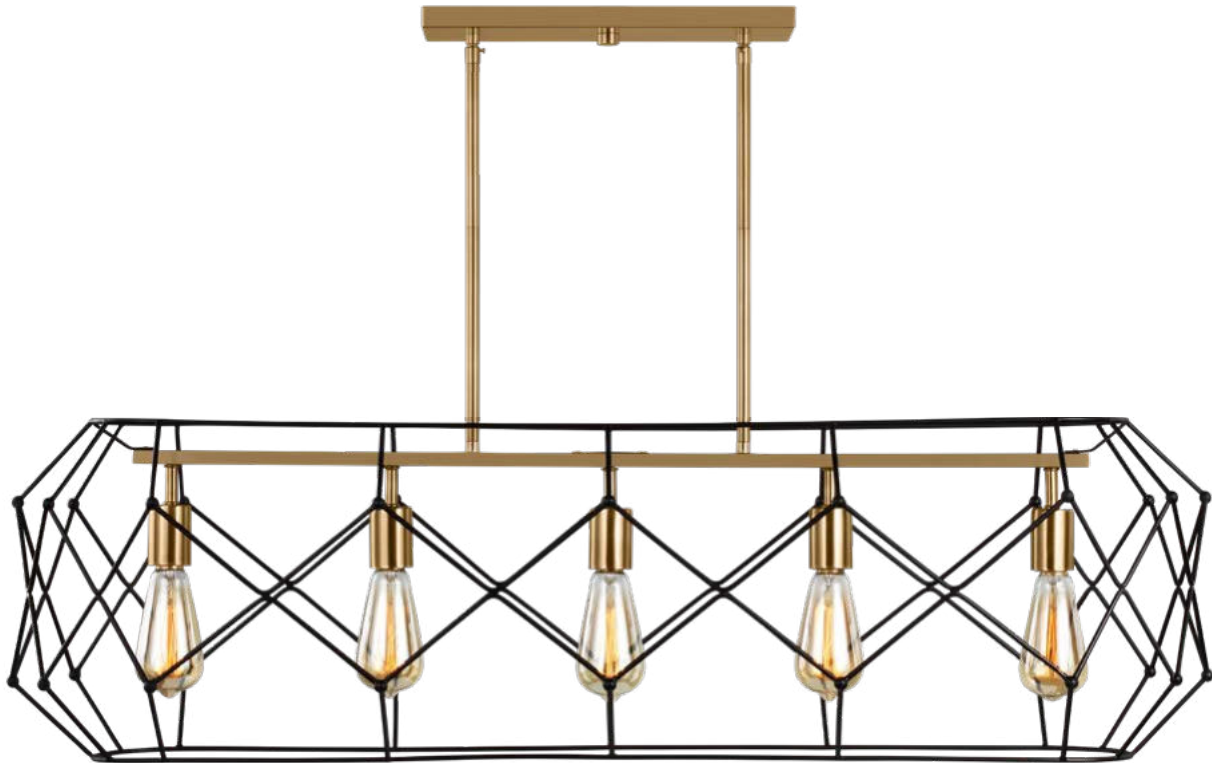

**A. MEDIUM FIVE LIGHT
LINEAR LANTERN**

L: 44" W: 12" H: 12"
Supplied with 10' of Wire
(6) 12" Stems, (2) 6" Stems
DAMP

6634105-848

(5) Medium Base 60W max.
T24

A

Satin Brass Finish (-848)
Midnight Black Accents

FINISH CODE

(-848) Satin Brass with Midnight Black Accents