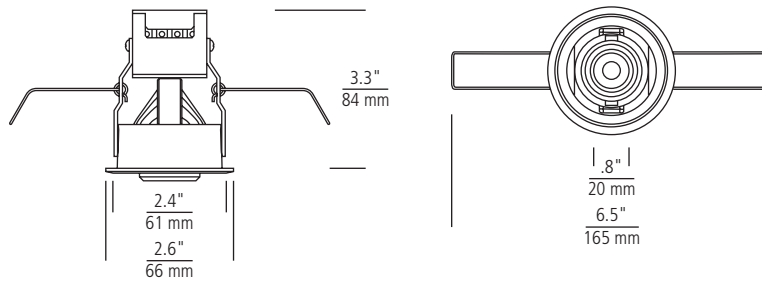

LUCARNE LED NICHE LIGHTS

Item Number (12V)	95416S(-15 -171)	95417S-171
Item Number (24V)	95516S-15	
Finish	White (-15), Antique Bronze (-171)	
Color Temperature	2700K	3000K
Voltage	12v AC or 24v AC	
Delivered Lumens	300	
Power Consumption	5.5w	
Efficacy	55 lm/w	
Color Rendering Index	90	
Rated Average Life	50,000 hours to 70%	
Dimming Range⁽¹⁾	Down to 10%	
Included Lenses	30° and 65°	
Material	Steel/Aluminum	
Certification	DAMP and IC Rated	

⁽¹⁾ Generation LED Niche Lights perform best with electronic transformers and electronic low-voltage (ELV) dimmers.

HOW TO BUILD A SYSTEM

CHOOSE FIXTURE		CONNECTOR
	ROUND ADJUSTABLE	
	2700K	3000K
	95416S(-15 -171) 12V	95417S-171 12V
	95516S-15 24V	
	ROUND FIXED	
	2700K	3000K
95411S-15 12V	95412S(-15 -171) 12V	
95511S(-15 -171) 24V	95512S(-15 -171) 24V	
		A. ROMEX CONNECTOR L: 1.5" W:1.25" H: 2.25" Use in lieu of existing cap on top of Lucarne Niche Lights for Romex and MC connections. 95620