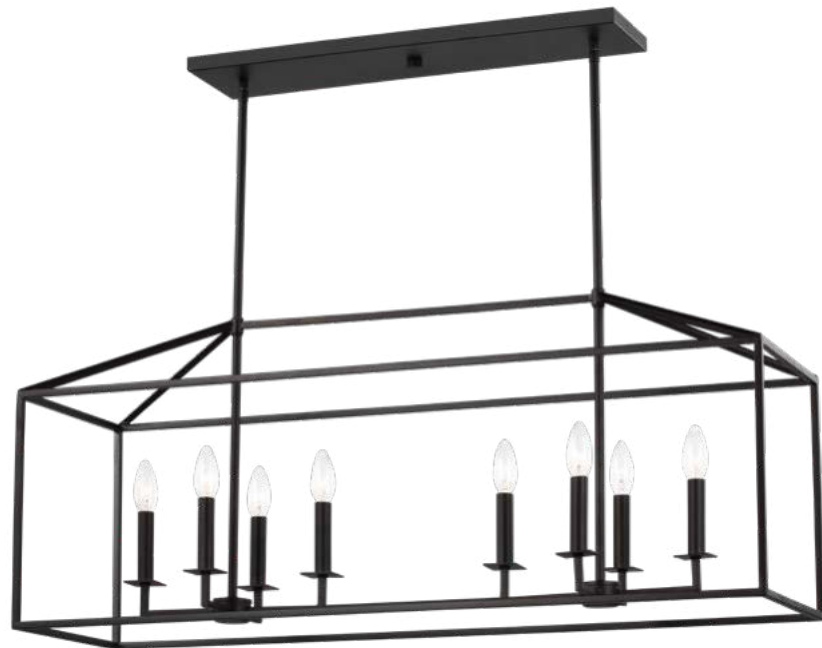

Bronze Finish (-710)
Satin Brass Candle Holders

Midnight Black Finish (-112)
Midnight Black Candle Holders

**FINISH CODES AND
INCLUDED CANDLE HOLDERS**

- (-848) Satin Brass Finish
  Satin Brass and Cream Candle Holders
- (-05) Chrome
  Chrome and Cream Candle Holders
- (-710) Bronze
  Bronze and Satin Brass Candle Holders
- (-112) Midnight Black
  Midnight Black and Chrome Candle Holders