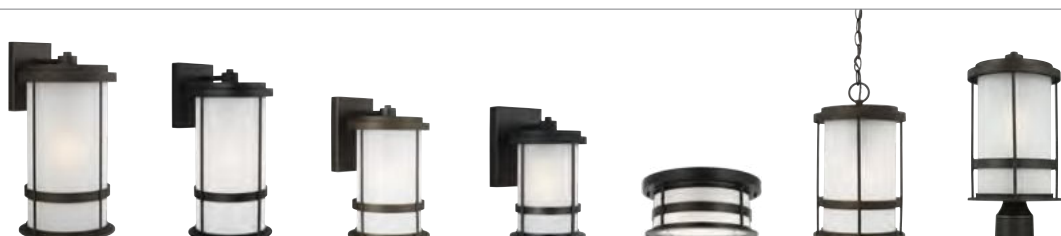

- Antique Bronze (-71)
Clear Glass
- Black (-12)
Clear Glass

EN* WET DAMP T24 T24

Extra Large
One Light
Outdoor
Wall Lantern

Large
One Light
Outdoor
Wall Lantern

Medium
One Light
Outdoor
Wall Lantern

Small
One Light
Outdoor
Wall Lantern

One Light
Outdoor
Ceiling
Flush Mount

One Light
Outdoor
Pendant
Lantern

One Light
Outdoor
Post
Lantern

WILBURN

p.336

FINISHES | MATERIAL

- Antique Bronze (-71)
Etched, White Inside Glass
- Black (-12)
Etched, White Inside Glass

EN* WET DAMP T24 T24

Extra Large
One Light
Outdoor
Wall Lantern

Large
One Light
Outdoor
Wall Lantern

Medium
One Light
Outdoor
Wall Lantern

Small
One Light
Outdoor
Wall Lantern

Two Light
Outdoor
Flush Mount