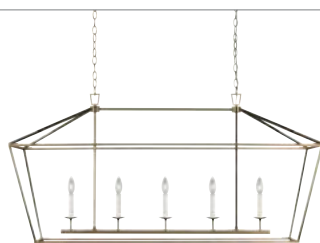

Medium Four Light
Linear Lantern

DIANNA

p.114

FINISHES

- Brushed Nickel (-962)
- Satin Brass (-848)
- Midnight Black (-112)

EN★ DAMP T24 T24

Medium Five Light
Linear Lantern

Medium Five Light
Linear Lantern