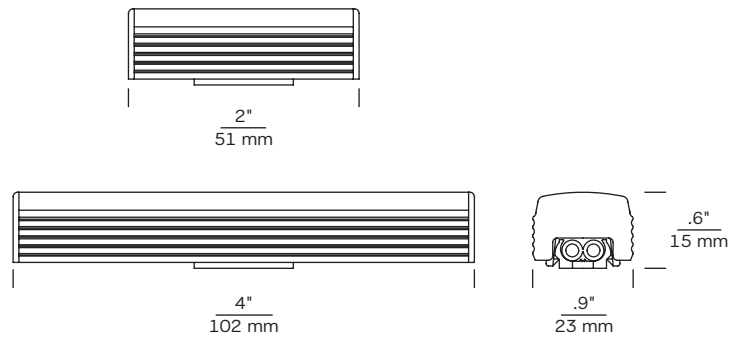

HIGH OUTPUT LED MODULES

Simply snap the LED modules onto LX track and cable to provide a generous amount of illumination without the need for a lampholder. These high intensity LED modules utilize wider recommended spacing than our festoons while still providing even surface illumination.

Item Number	98700S-986	98701S-986	98702S-986	98703S-986
Length	2"		4"	
Color Temperature	2700K	3000K	2700K	3000K
Voltage	12V AC			
Finish	TINTED ALUMINUM (-986)			
Diffuser	FROSTED			
Delivered Lumens	85	90	220	230
Power Consumption	1.7W		4W	
Efficacy	50 LM/W	53 LM/W	55 LM/W	58 LM/W
Color Rendering Index	90 CRI			
Rated Average Life	50,000 HOURS TO 70%			
Dimmable⁽¹⁾	DOWN TO 10%			
Installation	HIGH OUTPUT LED MODULES SNAP ONTO THE LX TRACK			
Recommended Spacing	6" ON CENTER (1" MINIMUM SEPARATION)		12" ON CENTER (1" MINIMUM SEPARATION)	
Certification	ETL			

⁽¹⁾ Generation Lighting High Output LED Modules are dimmable on magnetic and electronic low voltage systems. For magnetic systems, a standard incandescent or magnetic low voltage (MLV) dimmer can be used. For electronic, an electronic low voltage (ELV) dimmer is recommended.