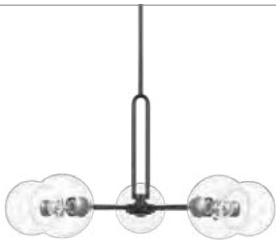

Large Five Light Chandelier