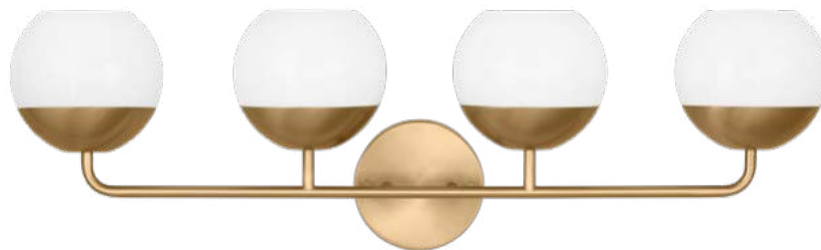

A. FOUR LIGHT WALL / BATH

W: 33.375" H: 10.25" E: 7.625"
Height from center of outlet box up: 7.625" down: 2.5"
DAMP +

4468104(-962 -848 -112)

(4) Medium A19 60W max.

T24

4468104EN3(-962 -848 -112)

(4) LED Medium A19 9W Bulb lamps incl.

T24 EN*

A

Satin Brass Finish (-848)
Milk Glass

B. THREE LIGHT WALL / BATH

W: 24.125" H: 10.25" E: 7.625"
Height from center of outlet box up: 7.625" down: 2.5"
DAMP +

4468103(-962 -848 -112)

(3) Medium A19 60W max.

T24

4468103EN3-848

(3) LED Medium A19 9W Bulb lamps incl.

T24 EN*