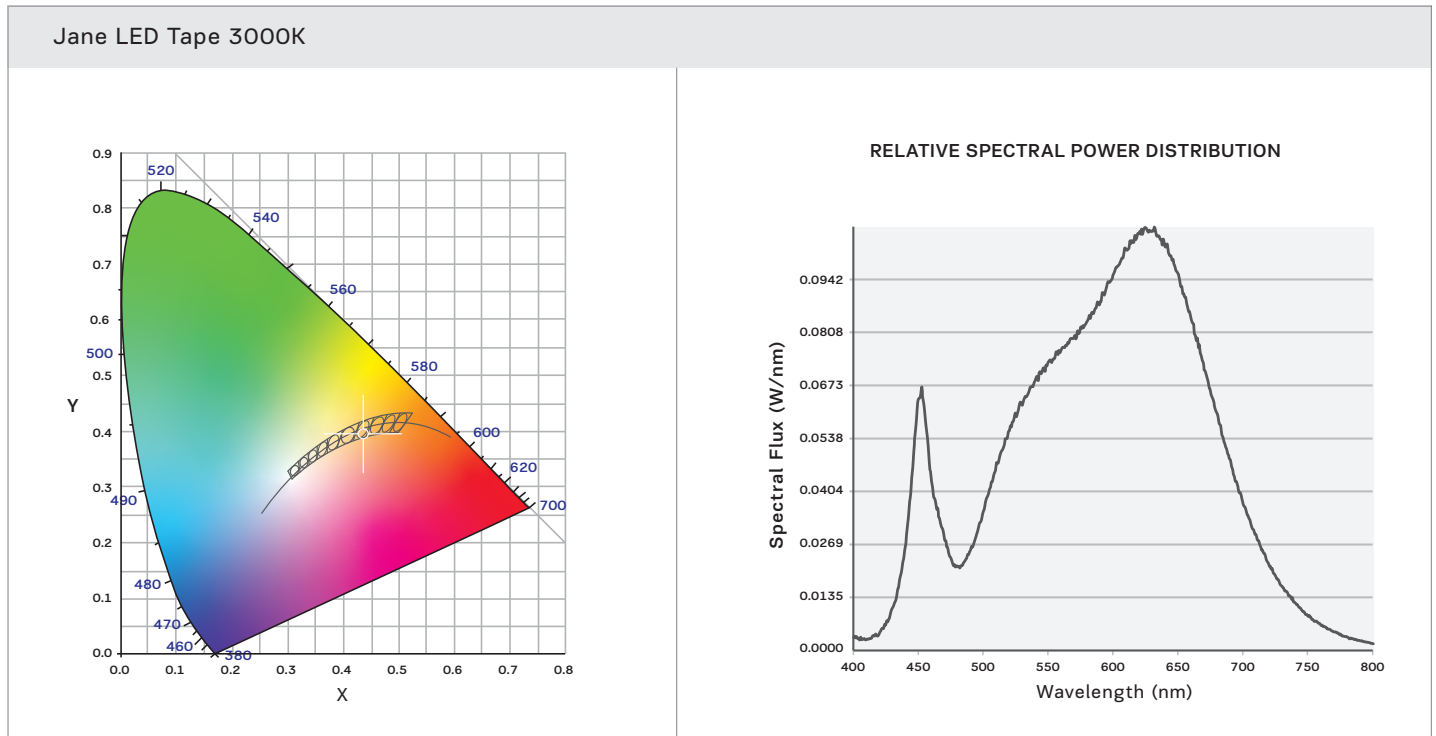

BINNING CHART

Indicates how consistent color is from LED-to-LED along the black body curve of natural light. 1-step color binning helps ensure color variance is imperceptible to the human eye. Chart applies to all LED Disk Light fixtures with a variance of 5%.