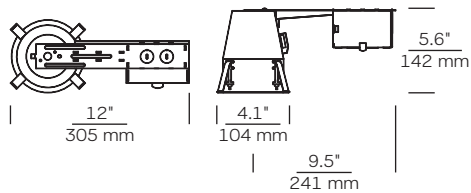

1115
Remodel / Non-IC

Safe – thermally protected, listed for damp location

Non-IC housings approved for use at least 3" away from insulation.

Junction box

Features snap-on covers, pry-out knockouts, riveted ground Wire, and through-circuit wiring, with 2-in/2-out #12 Wire.

4" SHOWER TRIM

(1) Medium Base
PAR20 35w max.

WET

1152AT-15

4" SHOWER TRIM

(1) Medium Base
PAR20 35w max.

WET

1153AT-15

4" BAFFLE TRIM

(1) Medium Base
PAR20 50w max.

DAMP

1156AT-14

4" EYEBALL TRIM

(1) Medium Base
PAR20 50w max.

DAMP

1166AT-15

4" MULTIPLIER TRIM

(1) Medium Base
PAR20 50w max.

DAMP

1162AT-14