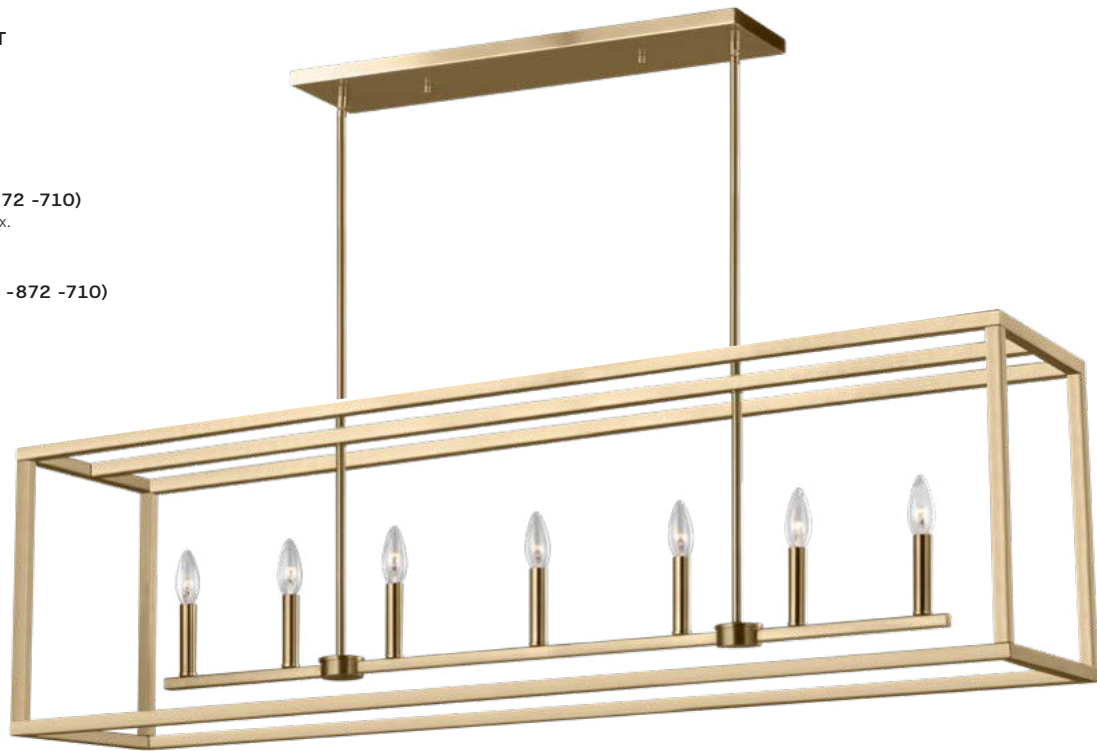

**B. LARGE SEVEN LIGHT
LINEAR LANTERN**

L: 54" W: 12" H: 15"
Supplied with 10' of Wire,
(2) 6" Stems, (6) 12" Stems

DAMP

6634507(-848 -962 -872 -710)

(7) Candelabra Base 60W max.

T24

6634507EN(-848 -962 -872 -710)

(7) Cand. Base LED 2700K,
3.5W, 350 Lumen lamps incl.

T24

EN*

B

Satin Brass Finish (-848)