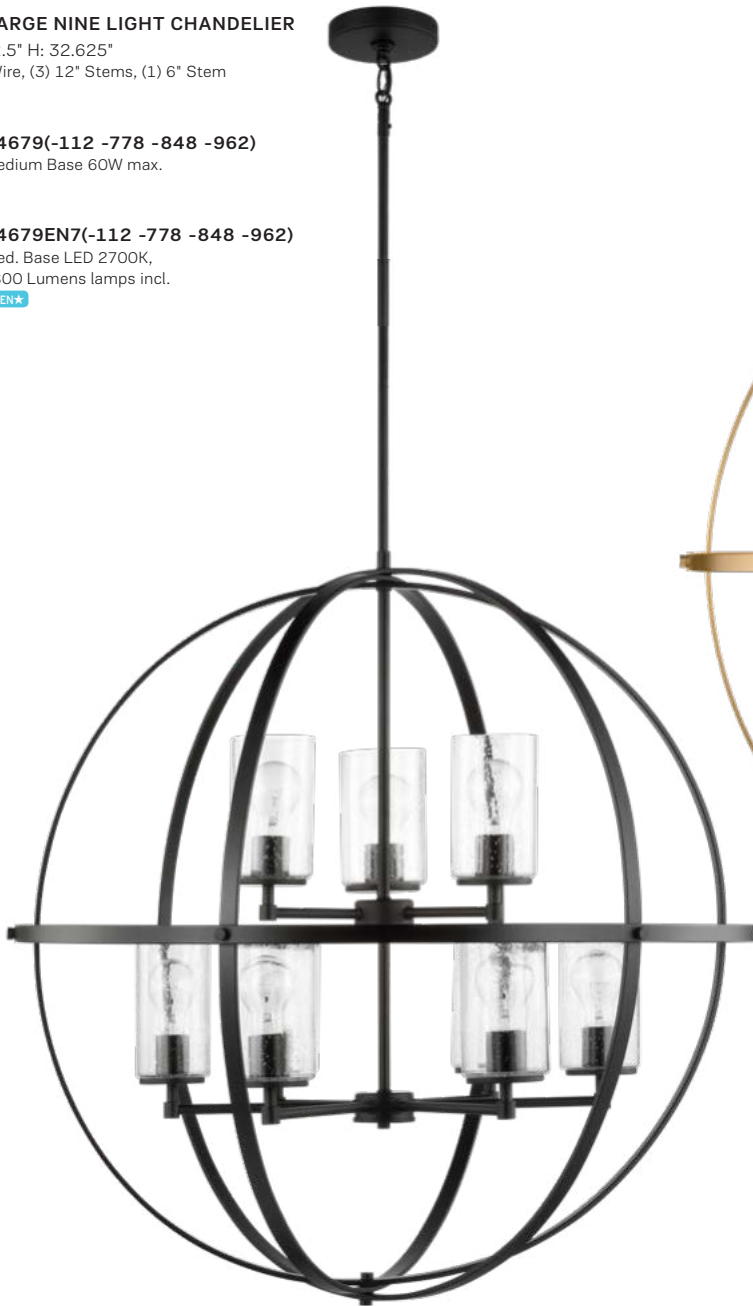

ALTURAS

D. LARGE NINE LIGHT CHANDELIER

D: 32.5" H: 32.625"
12' Wire, (3) 12" Stems, (1) 6" Stem
DAMP

3124679(-112 -778 -848 -962)

(9) Medium Base 60W max.
T24

3124679EN7(-112 -778 -848 -962)

(9) Med. Base LED 2700K,
8W, 800 Lumens lamps incl.
T24 EN★