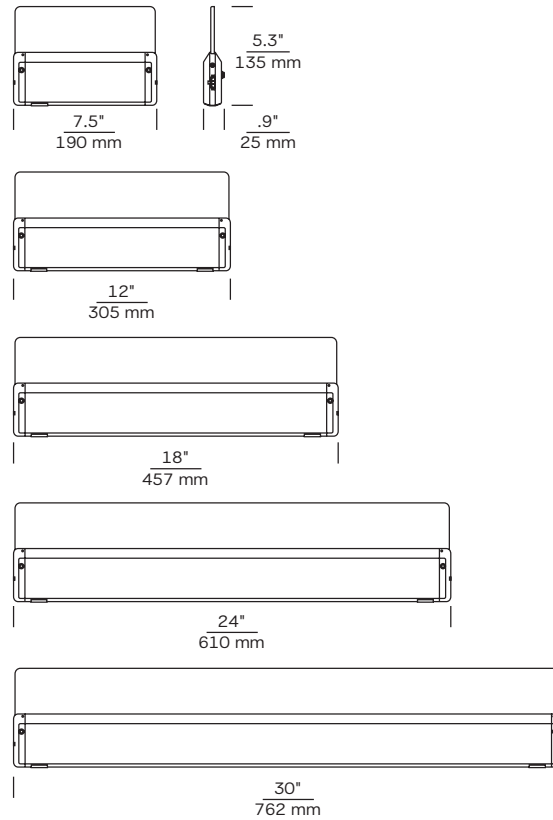

2700K	98870S-15	98872S-15	98874S-15	98876S-15	98878S-15
3000K	98871S-15	98873S-15	98875S-15	98877S-15	98879S-15
Length	7.5"	12"	18"	24"	30"
Voltage	120V AC				
Lumens (@ 3000K)	300	675	900	1275	1670
Power Consumption	6W	11.8W	15.7W	22.3W	28.3W
Efficacy	49.9 LM/W	57.3 LM/W	57 LM/W	57 LM/W	59 LM/W
Color Rendering Index	90 CRI				
Rated Average Life	50,000 HOURS TO 70%				
Dimming range⁽¹⁾	DOWN TO 10%				
Installation	HARD WIRE OR PLUG IN WITH OPTIONAL POWER CORD ACCESSORY. LINK MULTIPLE UNITS WITH OPTIONAL CONNECTOR CORDS.				
Certifications					
Features	LOCAL ON/OFF SWITCH				

⁽¹⁾ The Self-Contained Glyde is dimmable with a standard incandescent or electronic low voltage (ELV) dimmer. When sizing dimmer consult with the dimmer manufacturer for information on de-rating the dimmer for in-rush current.