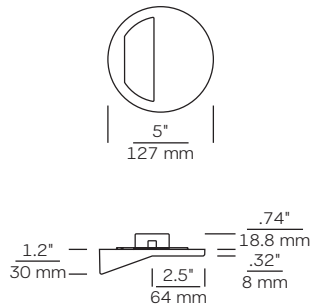

TRAVERSE AUBREY WALL WASH

FEATURES & BENEFITS

- Designed for superior performance and value
- Economical, longer lasting alternative to standard recessed downlights
- Provides visually pleasing, color accurate illumination (90 CRI)
- ENERGY STAR® Qualified
- Title-24 Compliant
- Wet rated for shower ceiling installations
- Dimmable down to 10%
- Angled housing for optimal light performance displayed on a wall
- Easy to install

DIMMER COMPATIBILITY

Forbes & Lomax	FLR603P
Legrand	RHL743P
Insteon	2477D
Lutron	DVCL-153P, SCL-152P, LECL-153P, CTCL-153P, MACL-153M, STCL-153, DVRP-253P, PD-6WCL, PD-5NE, MA-PRO, RRD-6NA, MRF2-6ELV, RRD-1OND, MRF2S-6CL,
Leviton	TSL06, DW1DK-1BZ, DSL06 SSL7A, 6672, DSE06-1

SPECIFICATIONS

Item Number	14936RD-15
Item Name	Traverse Aubrey Wall Wash
Finish	White (-15)
Color Temperature	3000K
Lumens Delivered	580
Watts Consumed	10
Efficacy	58
Color Rendering Index	90 CRI
Beam Spread	Lambertian
Rated Average Life	50,000 hours to 70%
Dimmable	Yes to <10%
Voltage	120V
Power Factor	>.9
Ambient Operating Temp.	-40°C to +35°C
Lens	Polycarbonate
Warranty	5 years
Installation	New Construction (3/4" Round, 4" Square/Octagonal)
Qualifications