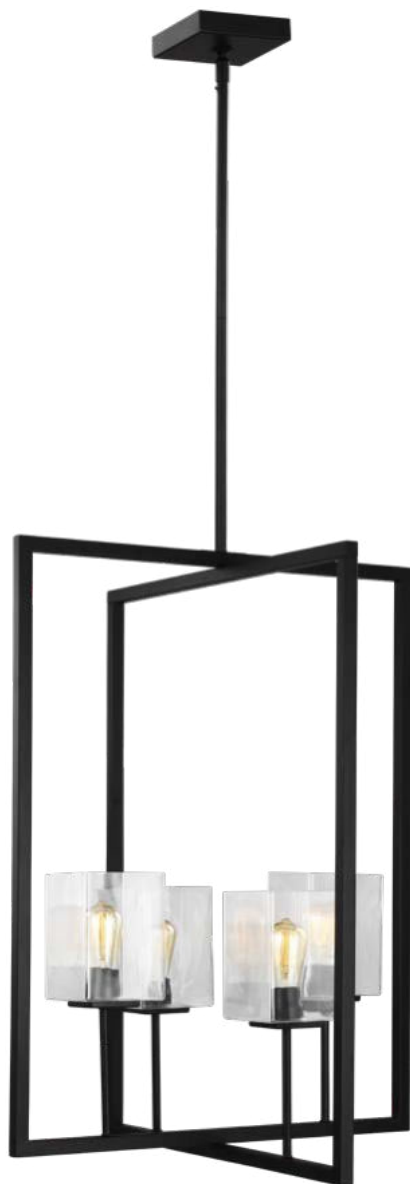

A. LARGE FOUR LIGHT LANTERN

L: 27" W: 27" H: 36.125"
Supplied with 15' of Wire
(4) 12" Stems, (1) 6" Stem
DAMP

5341504-112

(4) Medium Base 75W max.
T24

5341504EN7-112

(4) Med. Base LED 2700K,
8W, 800 Lumen lamps incl.
T24 EN*

B. SMALL FOUR LIGHT LANTERN

L: 21" W: 21" H: 27.25"
Supplied with 15' of Wire
(4) 12" Stems, (1) 6" Stem
DAMP

5241504-112

(4) Medium Base 75W max.
T24

5241504EN7-112

(4) Med. Base LED 2700K,
8W, 800 Lumen lamps incl.
T24 EN*

C. LARGE ONE LIGHT PENDANT

L: 16.5" W: 16.5" H: 19.25"
Supplied with 15' of Wire
(4) 12" Stems, (1) 6" Stem
DAMP

5141501-112

(1) Medium Base 75W max.
T24

5141501EN7-112

(1) Med. Base LED 2700K,
8W, 800 Lumen lamp incl.
T24 EN*

A

Midnight Black (-112)
Clear Glass