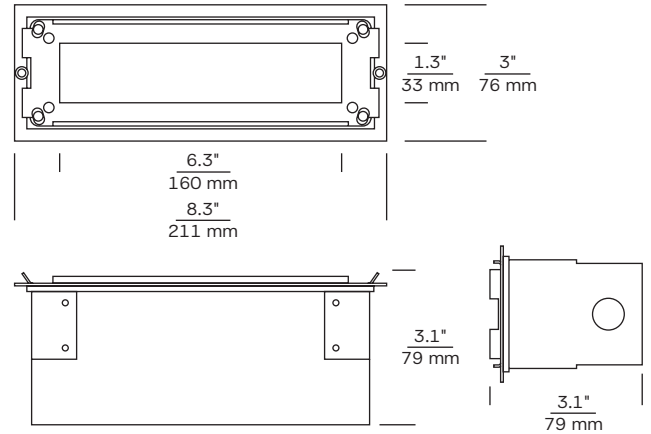

LED HALL LIGHTING

Style	LOUVER	TARPA	VITRA
120V	93401S(-15 -849 -171)	93403S(-15 -849 -171)	93405S(-15 -849 -171)
120V Turtle Light (Amber 560 Nm)	93481S(-15 -849 -171)	93483S(-15 -849 -171)	93485S(-15 -849 -171)
Finishes	White (-15) Satin Nickel (-849) Antique Bronze (-171)	White (-15) Satin Nickel (-849) Antique Bronze (-171)	White (-15) Satin Nickel (-849) Antique Bronze (-171)
Face Plate Dimensions	L: 4.7" H: 3" D: .37"	L: 4.7" H: 3" D: .94"	L: 4.7" H: 3" D: .27"
Input Voltage	120v		
Delivered Lumens	Up to 90		
Power Consumption	3.3w		
Efficacy	36 lm/w		
Color Temperature	3000K		
Color Rendering Index	90 CRI		
Rated Average Life	50,000 hrs to 70%		
Dimmable	Down to 10% with ELV Dimmer (120v, 3000K units only)		
Listings	Suitable for indoor or outdoor installations. cETL and IP-65 WET		
Installation	Installs in a single, 2" x 4", switch box with a minimum depth of 2"