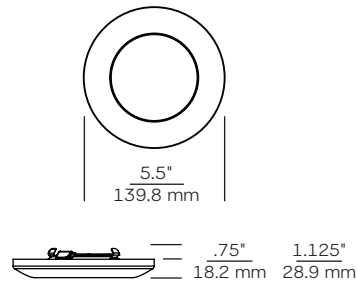

FEATURES & BENEFITS

- Designed for superior performance and value
- Economical, longer lasting alternative to standard recessed downlights
- Provides visually pleasing, color accurate illumination (90 CRI)
- Easy to install: uses mounting ring, trim snaps into ring with springs
- Standard 120V lighting fixture
- Mounts to 4" junction boxes, including pancake junction box
- ENERGY STAR® qualified
- Title-24 Compliant
- Wet rated for shower ceiling installations
- Dimmable down to 3%

DIMMER COMPATIBILITY

Forbes & Lomax	FLR603P
Legrand	RHL743P
Insteon	2477D
Lutron	DVCL-153P, SCL-152P, LECL-153P, CTCL-153P, MACL-153M, STCL-153, DVRP-253P, PD-6WCL, PD-5NE, MA-PRO, RRD-6NA, MRF2-6ELV, RRD-10ND, MRF2S-6CL,
Leviton	TSL06, DW1DK-1BZ, DSL06 SSL7A, 6672, DSE06-1

SPECIFICATIONS

Item Number	14620S-15
Item Name	Traverse Flex
Finish	White (-15)
Color Temperature	3000K
Lumens Delivered	850
Watts Consumed	13 Watts
Efficacy	65 lm/w
Color Rendering Index	90 CRI
Beam Spread	Lambertian
Rated Average Life	50,000 hours to 70%
Dimmable	Yes to 3%
Warm On Dim	Yes
Voltage	120V
Power Factor	>.9
Ambient Operating Temp.	-40°C to +35°C
Construction	Stamped aluminum, powder coated
Lens	Polycarbonate snap in
Warranty	5 years
Installation	New Construction on 4" Round or Octagonal Junction Box, 4" Pancake
Qualifications	EN* WET T24